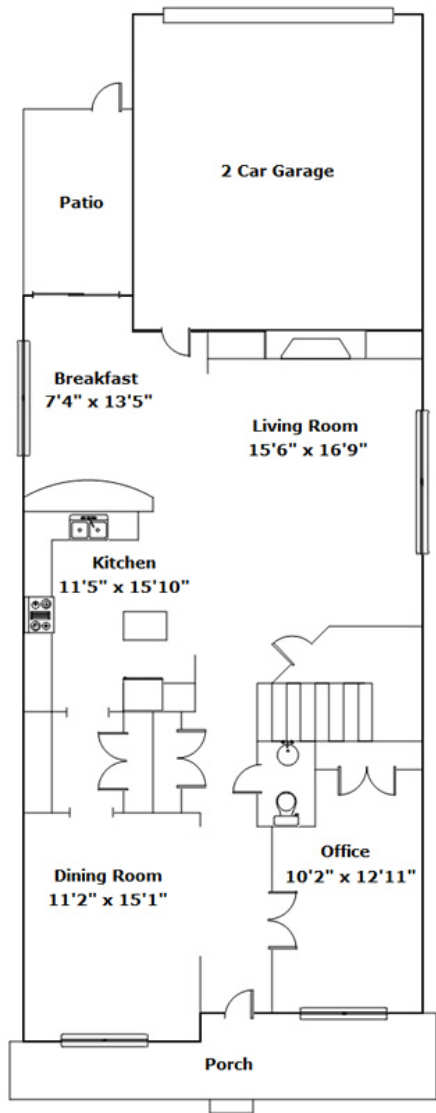

20 Downing Circle - Gilbert, SC 29054

Drawn by: Look2 Homes Columbia

View this floor plan online at
<https://tours.look2homes.com/index/17056>

Kathryn Zellers

Office Phone: 803-356-0424

Cell Phone: 803-530-3962

kathryn@zellersproperties.com

Information is deemed reliable but not guaranteed!

RE/MAX
PURPOSE DRIVEN