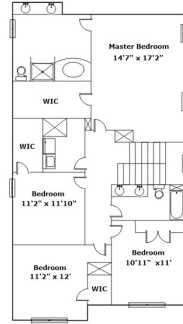

20 Downing Circle - Gilbert, SC 29054