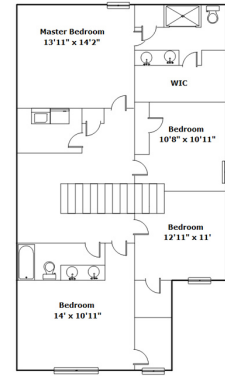

Drawn by: Look2 Homes Columbia

View this floor plan online at
<https://tours.look2homes.com/index/16830>