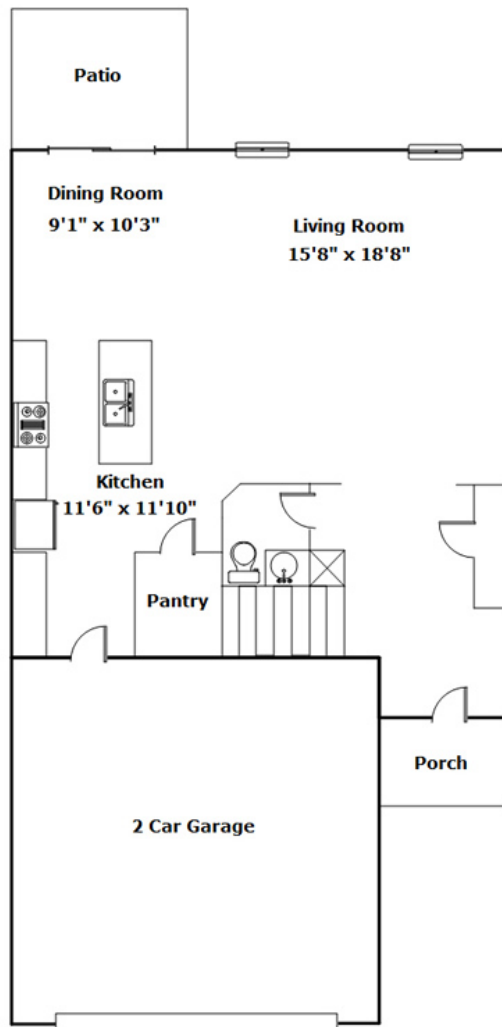

Drawn by: Look2 Homes Columbia

View this floor plan online at
<https://tours.look2homes.com/index/16830>