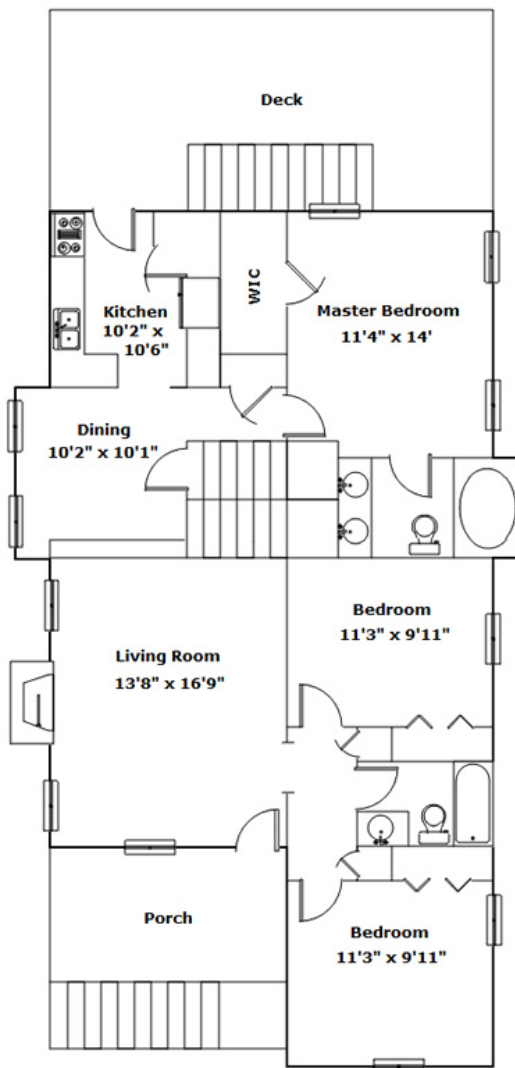

**Presenting a beautiful home for your consideration!**

**Property Details**

3 Bedroom(s)  
2 Bath(s)

**SQFT**

Total	1733
Main Level	1187
Unfin. Lower Level	546
Garage	382

**Morris Lyles**

Cell Phone: 803-261-9886

[morris.lyles@era.com](mailto:morris.lyles@era.com)

<http://www.morrislyles.com/>

Information is deemed reliable but not guaranteed!

**Drawn by:** Look2 Homes Columbia

View this floor plan online at  
<https://tours.look2homes.com/index/16616>