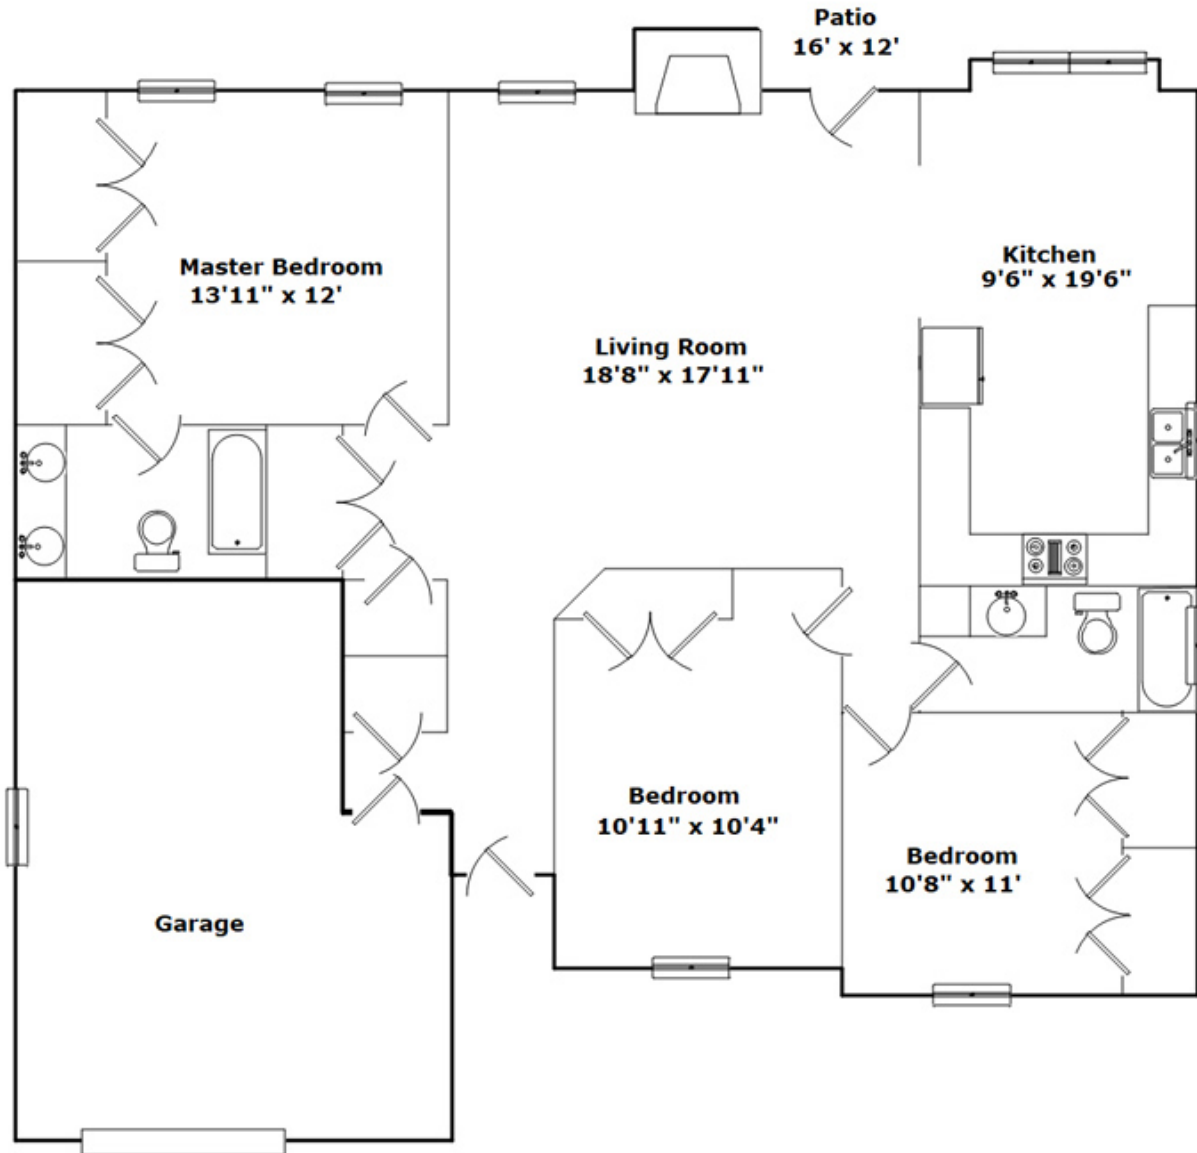

520 Cardinal Woods Way - Easley, SC 29642

Drawn by: Look2 Home Marketing Upstate SC
<https://tours.look2homes.com/index/16379>

Cell Phone: 864-660-3858

aubreelewis@kw.com

Information is deemed reliable but not guaranteed!