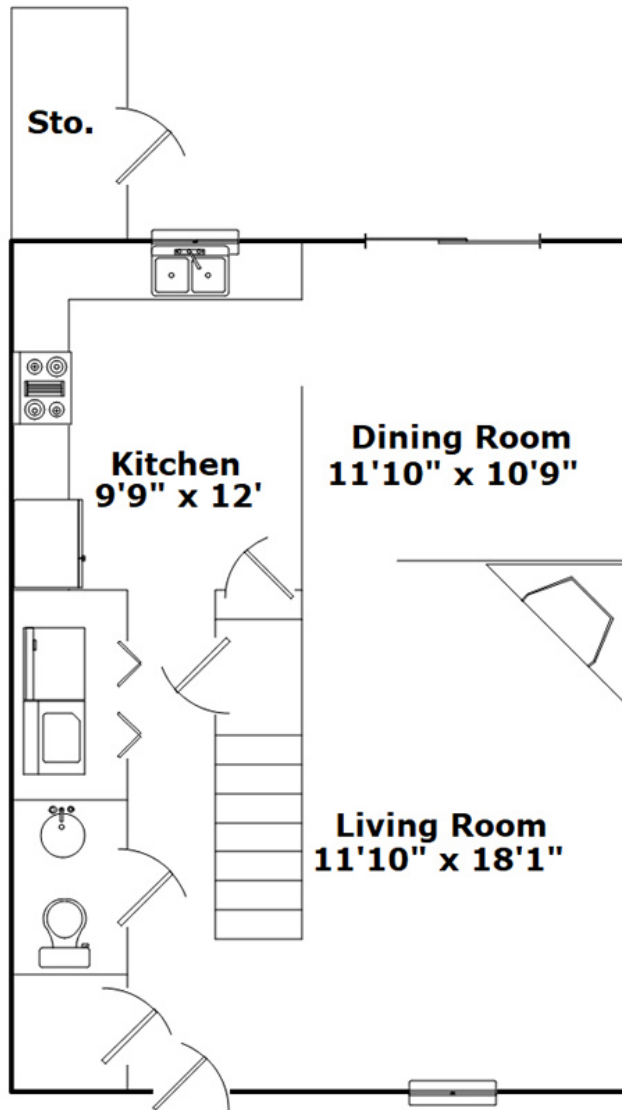

6018 Heath Valley Dr. - Charlotte, NC 28210

Drawn by: Look2 Home Marketing Upstate SC

View this floor plan online at
<https://tours.look2homes.com/index/16378>

Regina Vance

Cell Phone: 704-361-2292

rvance@cbscarolinas.com

<http://www.ReginaandJerryVance.com>

Information is deemed reliable but not guaranteed!

RESIDENTIAL BROKERAGE