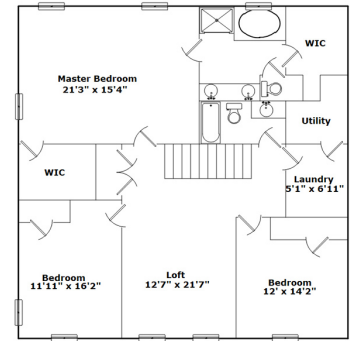

3520 Ashley View Dr. - Charlotte, NC 28213