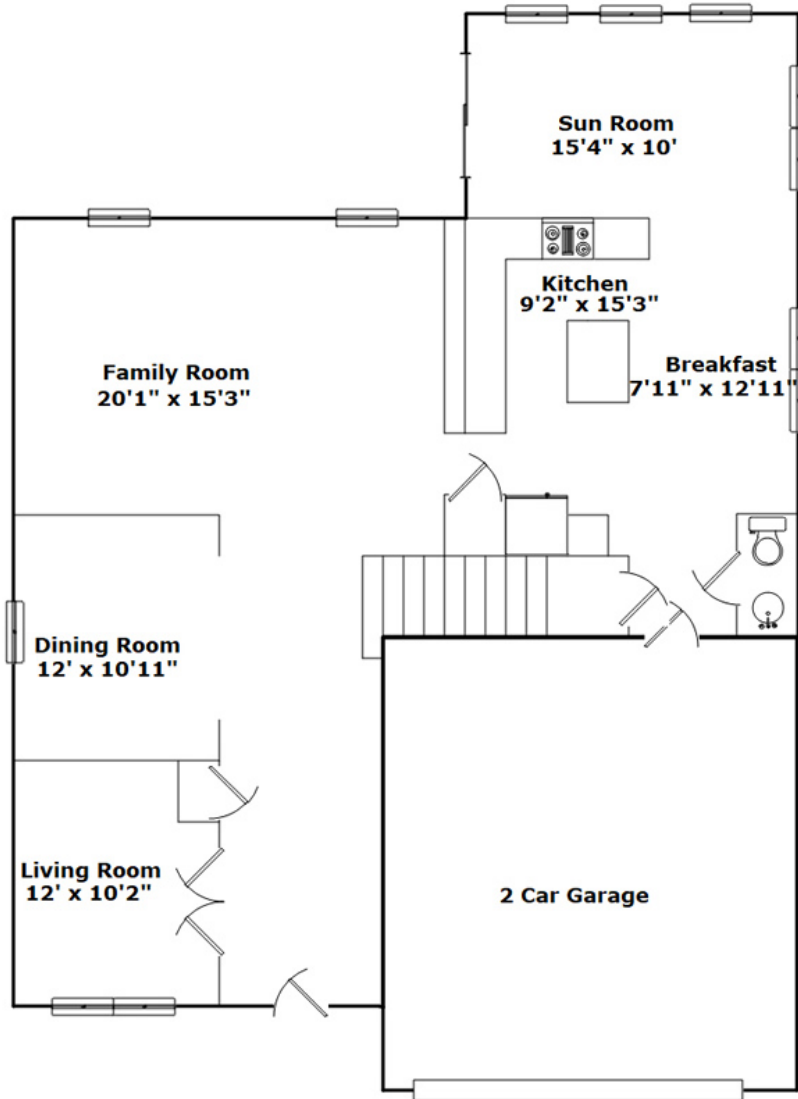

3520 Ashley View Dr. - Charlotte, NC 28213

Drawn by: Look2 Home Marketing Upstate SC

View this floor plan online at
<https://tours.look2homes.com/index/16209>

Melissa Small

Cell Phone: 704-968-0826

melissa.small@cbcarolinas.com

<http://https://www.coldwellbankerhomes.com/nc/charlotte/agent/melissa-small/aid_195203/>

Information is deemed reliable but not guaranteed!

RESIDENTIAL BROKERAGE