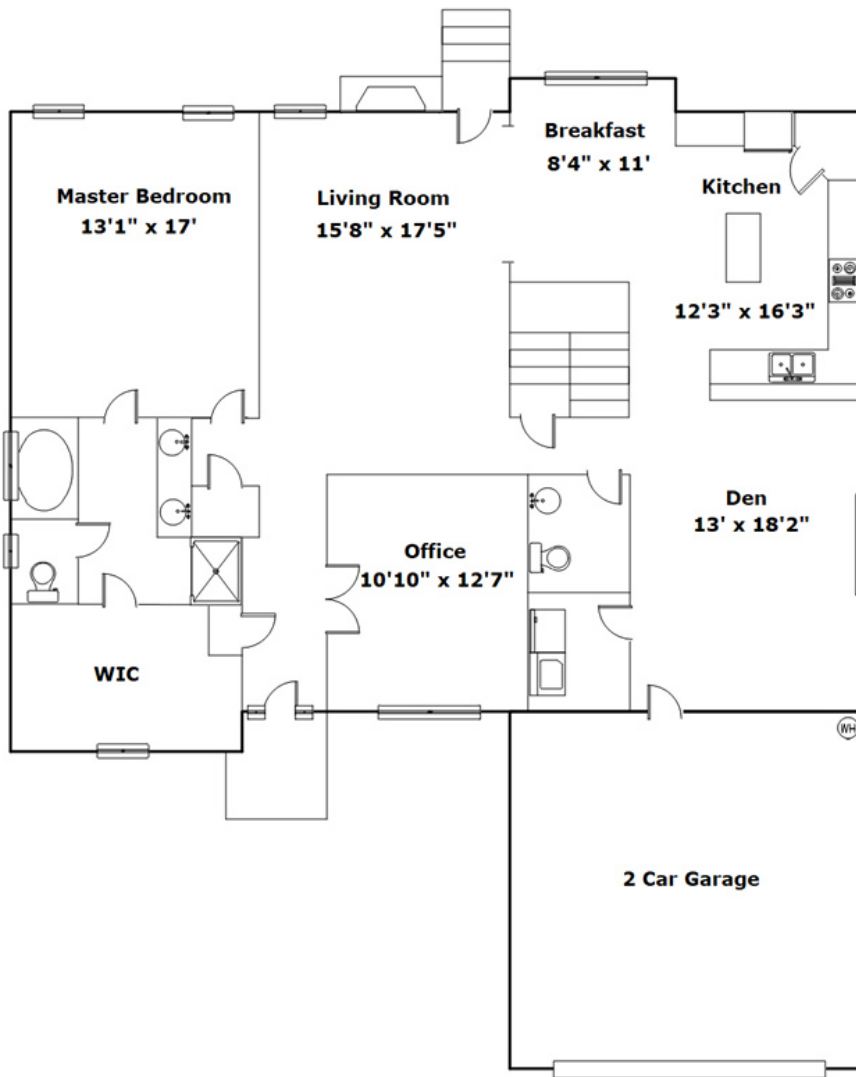

Drawn by: Look2 Homes Columbia

View this floor plan online at
<https://tours.look2homes.com/index/15966>

Morris Lyles

Cell Phone: 803-261-9886

morris.lyles@era.com

<http://www.morrislyles.com/>

Information is deemed reliable but not guaranteed!