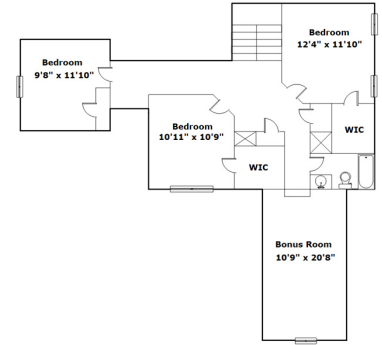

Drawn by: Look2 Homes Columbia

View this floor plan online at
<http://www.look2homes.com/l2fp/floorplan/index.php?oid=15966>

Morris Lyles
Cell Phone: 803-261-9886
morris.lyles@era.com
<http://www.morrislyles.com/>

Information is deemed reliable but not guaranteed!