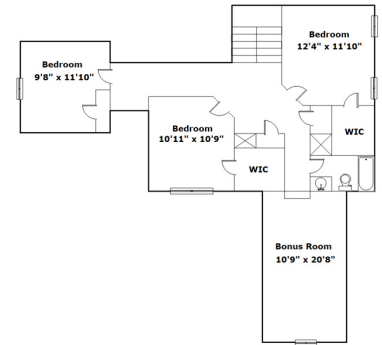

329 O'Neil Ln - Lexington, SC 29072

Presenting a beautiful home for your consideration!

Property Details

4 Bedroom(s)
2 Bath(s)
1 Half Bath(s)

SQFT

Total	2999
Main Level	1824
Upper Level	1175
Garage	436

Morris Lyles

Cell Phone: 803-261-9886

morris.lyles@era.com

<http://www.morrislyles.com/>

Information is deemed reliable but not guaranteed!

Drawn by: Look2 Homes Columbia

View this floor plan online at
<https://tours.look2homes.com/index/15966>