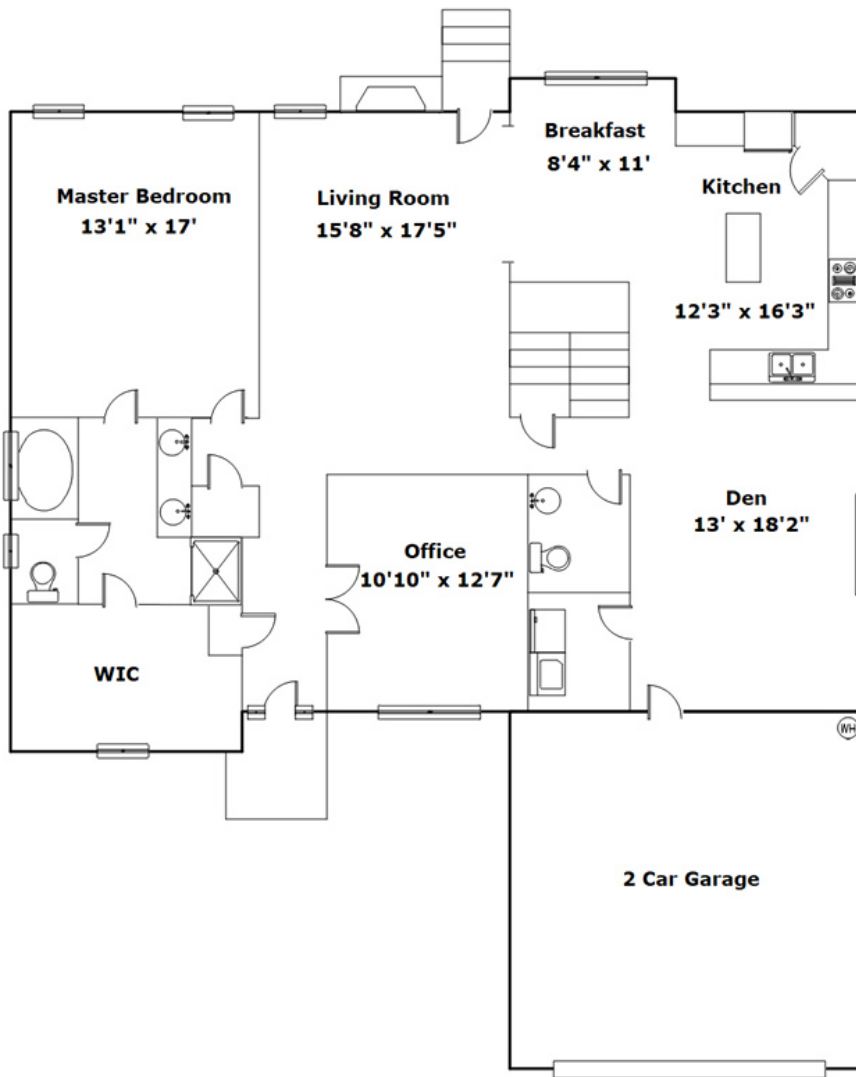

329 O'Neil Ln - Lexington, SC 29072

Presenting a beautiful home for your consideration!

Property Details

4 Bedroom(s)
2 Bath(s)
1 Half Bath(s)

SQFT

Total	2999
Main Level	1824
Upper Level	1175
Garage	436

Morris Lyles

Cell Phone: 803-261-9886

morris.lyles@era.com

<http://www.morrislyles.com/>

Information is deemed reliable but not guaranteed!

Drawn by: Look2 Homes Columbia

View this floor plan online at
<https://tours.look2homes.com/index/15966>