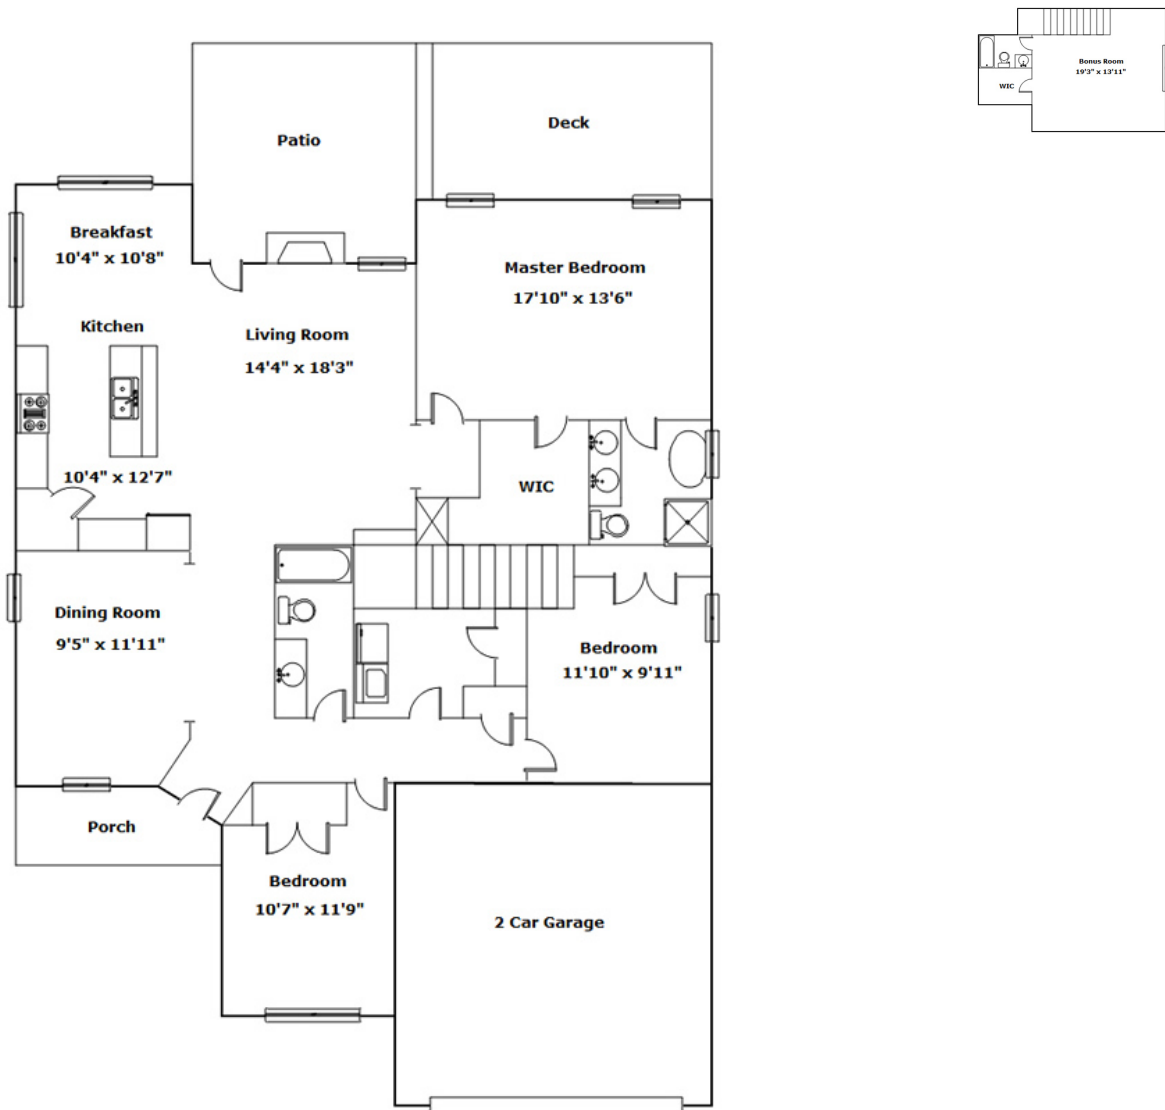

Drawn by: Look2 Homes Columbia

View this floor plan online at
<http://www.look2homes.com/l2fp/floorplan/index.php?oid=15956>

Michael Hallman

Office Phone: 803-957-5566

Cell Phone: 803-446-4582

realestatemikerj@aol.com

Information is deemed reliable but not guaranteed!

RESIDENTIAL BROKERAGE