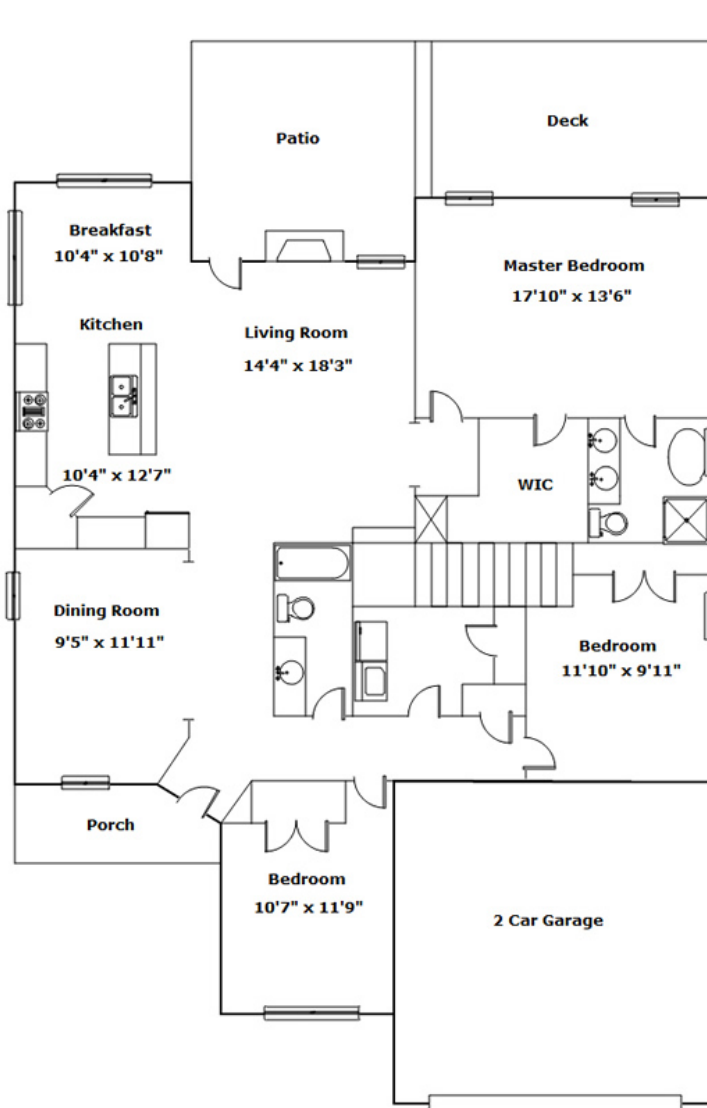

132 Castlefield Dr - Lexington, SC 29073

Presenting a beautiful home for your consideration!

Property Details

4 Bedroom(s)
3 Bath(s)

SQFT

Total	2243
Main Level	1772
Upper Level	471
Garage	414

Michael Hallman

Office Phone: 803-957-5566
Cell Phone: 803-446-4582
realestatemikerj@aol.com

Information is deemed reliable but not guaranteed!

RESIDENTIAL BROKERAGE

Drawn by: Look2 Homes Columbia

View this floor plan online at
<https://tours.look2homes.com/index/15956>