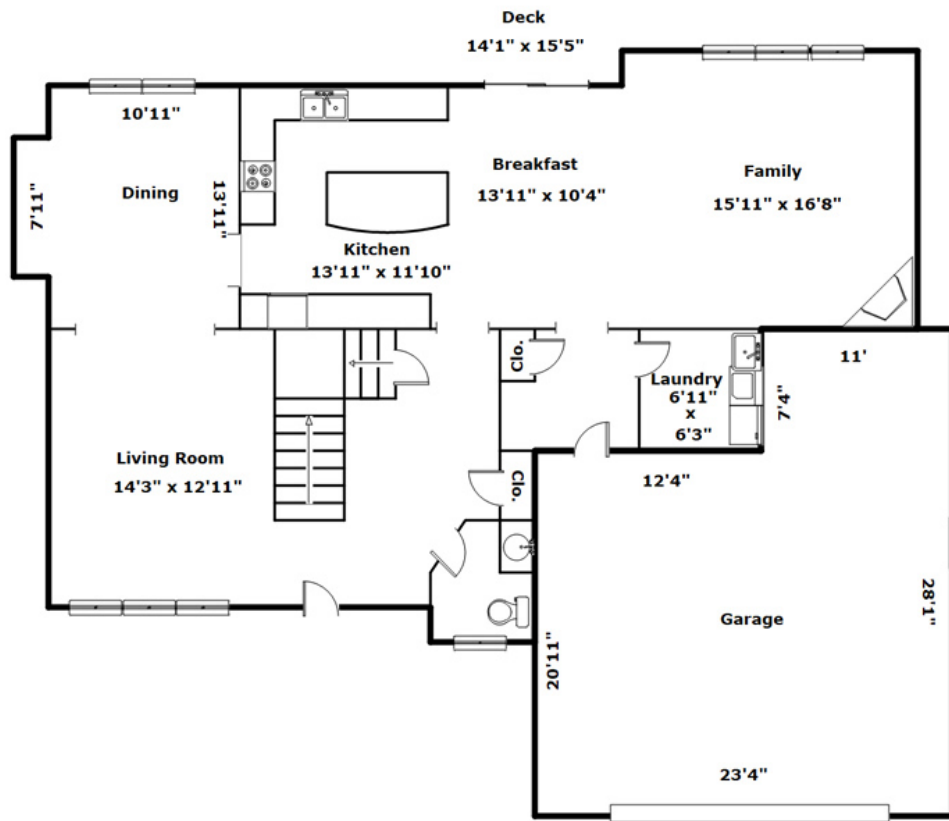

2310 W Paddington Court - Dunlap, IL 61525

Drawn by: Look2Home Services

View this floor plan online at
<http://www.look2homes.com/l2fp/floorplan/index.php?oid=15854>

Pam Skehan

Office Phone: 309-692-7776

Cell Phone: 309-208-7776

pamskehan@gmail.com

Information is deemed reliable but not guaranteed!