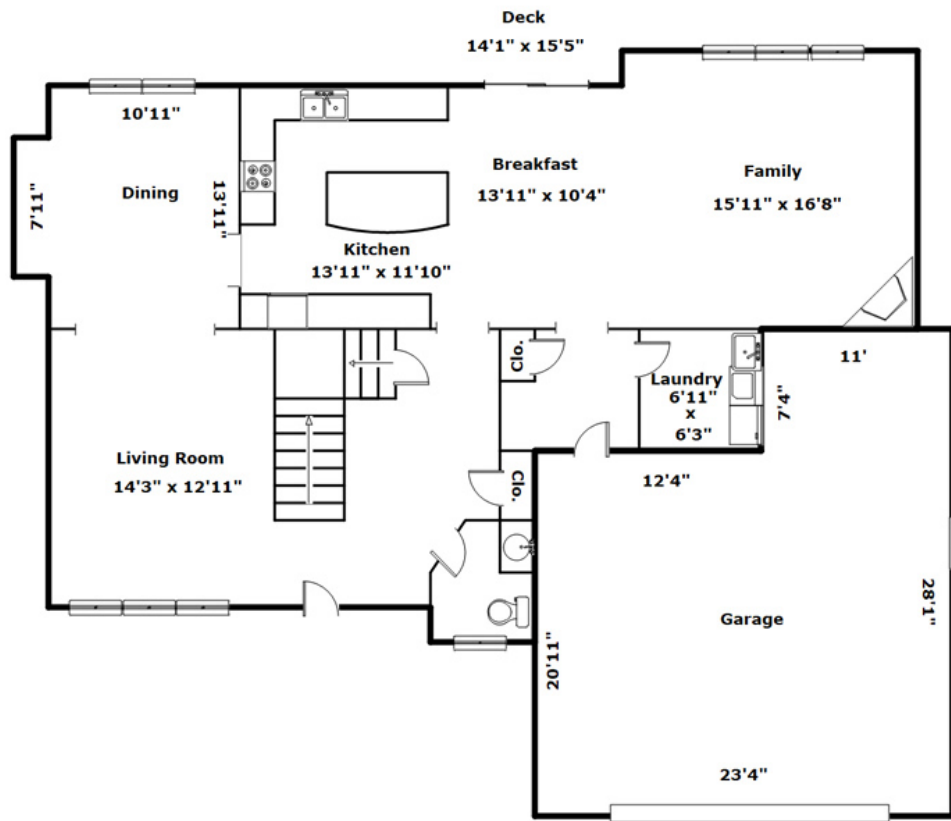

## SQFT

Total	3691
Main Level	1301
Upper Level	1181
Fin. Basement	933
Unfin. Basement	276
Garage	581

 **Pam Skehan**

Office Phone: 309-692-7776

Cell Phone: 309-208-7776

pamskehan@gmail.com

Information is deemed reliable but not guaranteed!

# 2310 W Paddington Court - Dunlap, IL 61525

**Drawn by:** Look2Home Services

View this floor plan online at  
<https://tours.look2homes.com/index/15854>

 **Pam Skehan**

Office Phone: 309-692-7776

Cell Phone: 309-208-7776