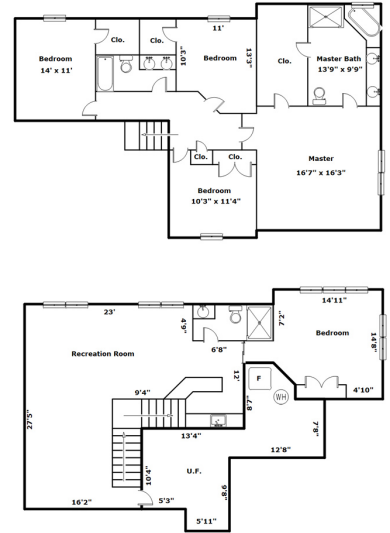

2310 W Paddington Court - Dunlap, IL 61525

Drawn by: Look2Home Services

View this floor plan online at
<https://tours.look2homes.com/index/15854>

Pam Skehan

Office Phone: 309-692-7776

Cell Phone: 309-208-7776

pamskehan@gmail.com

Information is deemed reliable but not guaranteed!