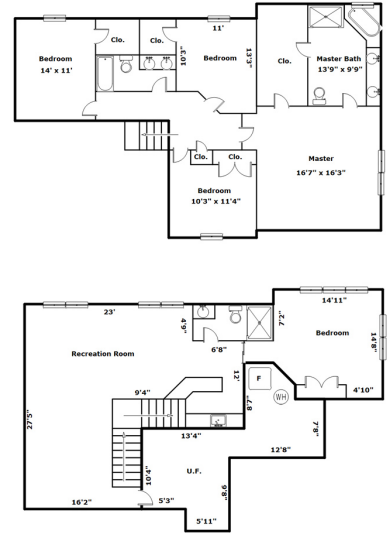

## SQFT

Total	3691
Main Level	1301
Upper Level	1181
Fin. Basement	933
Unfin. Basement	276
Garage	581

 **Pam Skehan**

Office Phone: 309-692-7776

Cell Phone: 309-208-7776

pamskehan@gmail.com

Information is deemed reliable but not guaranteed!

# 2310 W Paddington Court - Dunlap, IL 61525

**Drawn by:** Look2Home Services

View this floor plan online at  
<https://tours.look2homes.com/index/15854>

 **Pam Skehan**

Office Phone: 309-692-7776

Cell Phone: 309-208-7776