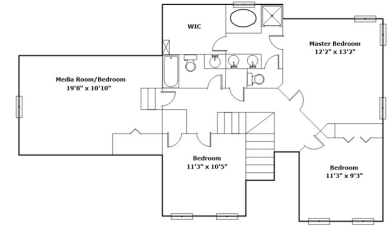

43 Dovecreek - Columbia, SC 29229