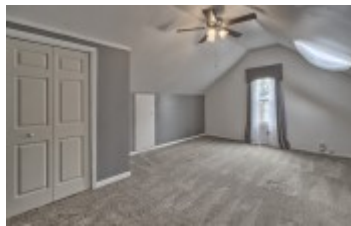

43 Dovecreek - Columbia, SC 29229

Presenting a beautiful home for your consideration!

Property Details

4 Bedroom(s)
2 Bath(s)
1 Half Bath(s)

SQFT

Total	2504
Main Level	1370
Upper Level	1134

 **Carlina Davis**
Cell Phone: 803-361-5351
carlina.davis@cbcarolinas.com