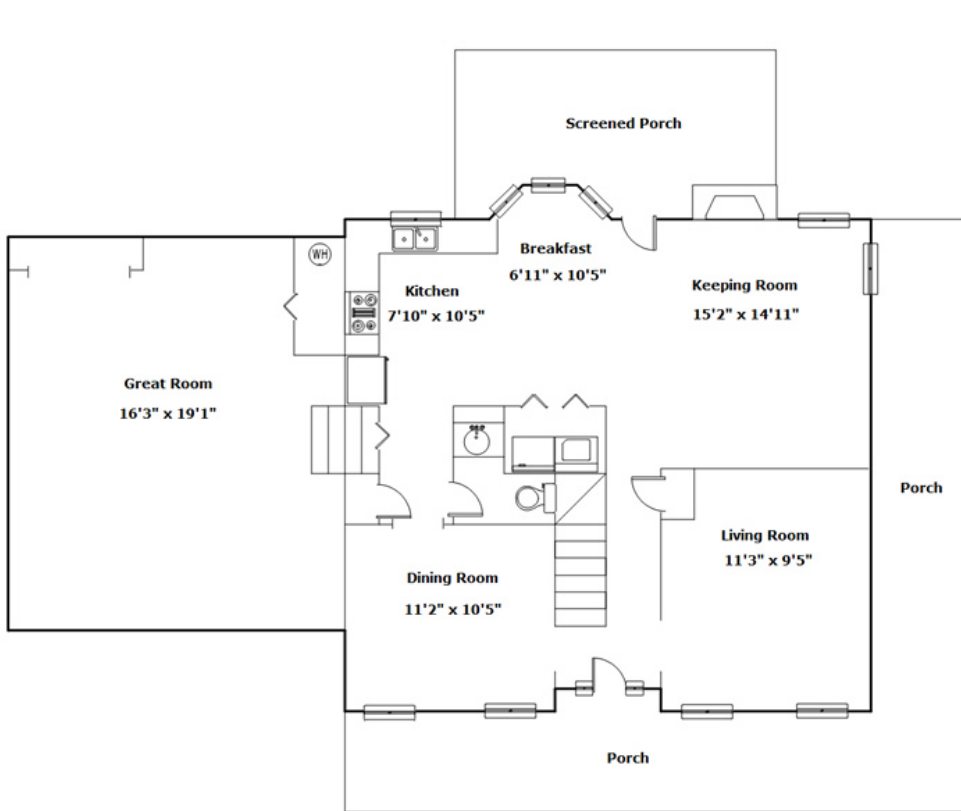

43 Dovecreek - Columbia, SC 29229

Drawn by: Look2 Homes Columbia

View this floor plan online at
<https://tours.look2homes.com/index/15847>

Carlina Davis
Cell Phone: 803-361-5351
carlina.davis@cbcarolinas.com

Information is deemed reliable but not guaranteed!

RESIDENTIAL BROKERAGE