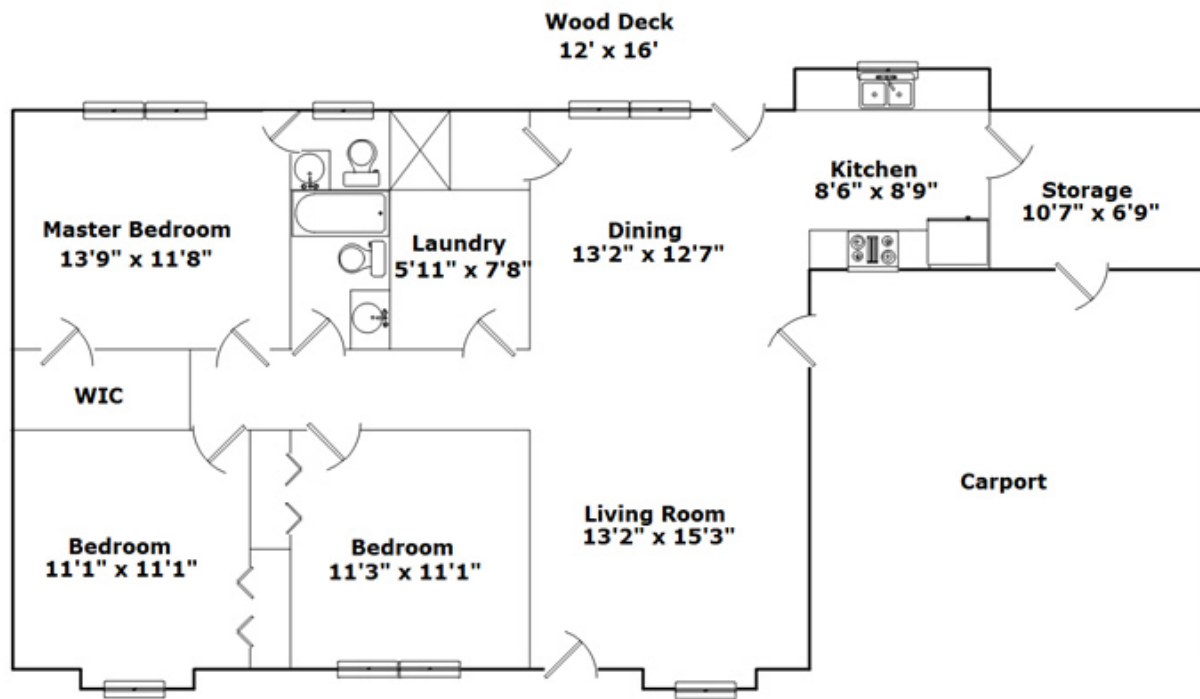

512 Craig Kropff Drive - Wellford, SC 29385

Drawn by: Look2 Home Marketing Upstate SC
<https://tours.look2homes.com/index/15845>

Kallie Thompson
Cell Phone: 864-706-6482

Information is deemed reliable but not guaranteed!

RE/MAX
RESULTS