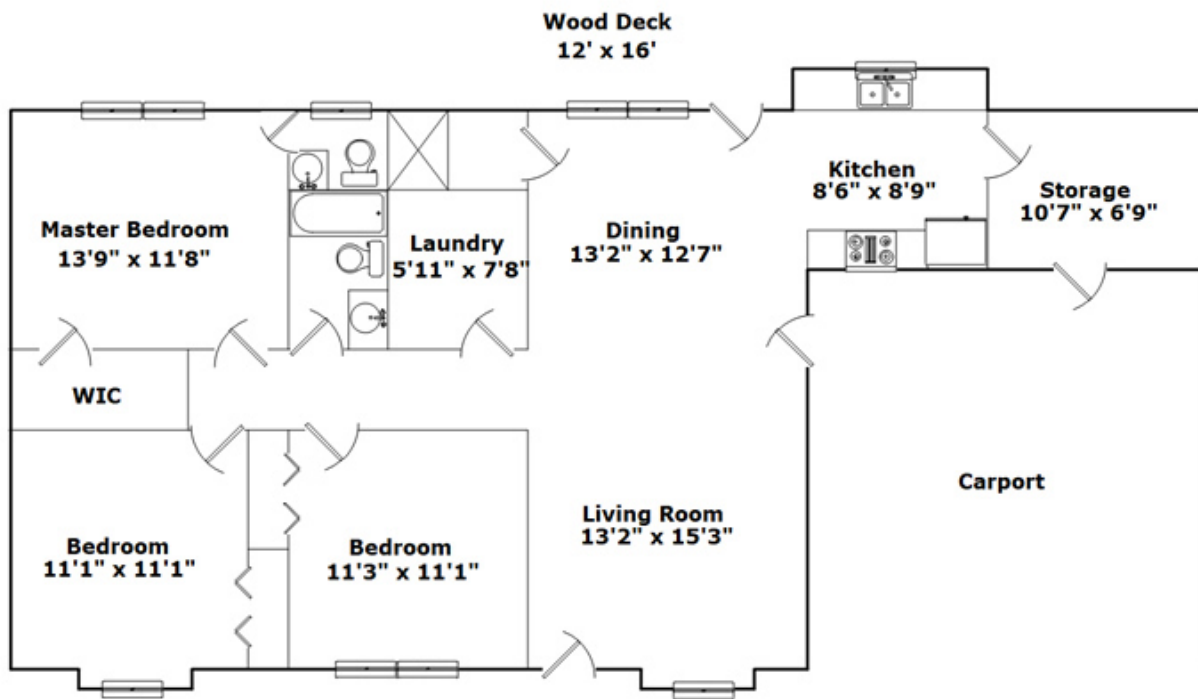

512 Craig Kropff Drive - Wellford, SC 29385

Drawn by: Look2 Home Marketing Upstate SC
<https://tours.look2homes.com/index/15845>

Kallie Thompson
Cell Phone: 864-706-6482

Information is deemed reliable but not guaranteed!

RE/MAX
RESULTS