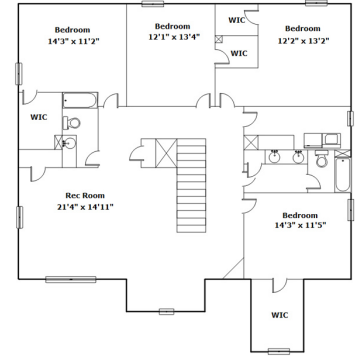

243 Longmont Dr - Lexington, SC 29072