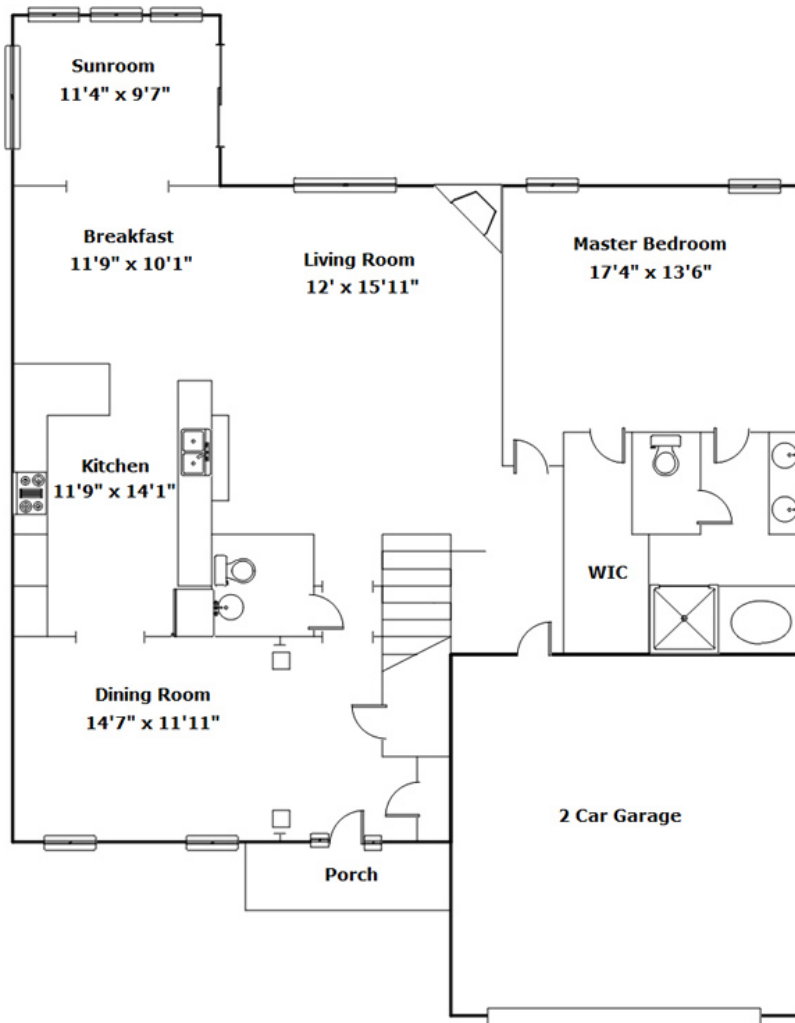

243 Longmont Dr - Lexington, SC 29072

Drawn by: Look2 Homes Columbia

View this floor plan online at
<https://tours.look2homes.com/index/15726>

Donnie Shealy

Office Phone: 803-957-5566

Cell Phone: 803-238-9925

donnie.shealy@cbcarolinas.com

Information is deemed reliable but not guaranteed!

RESIDENTIAL BROKERAGE