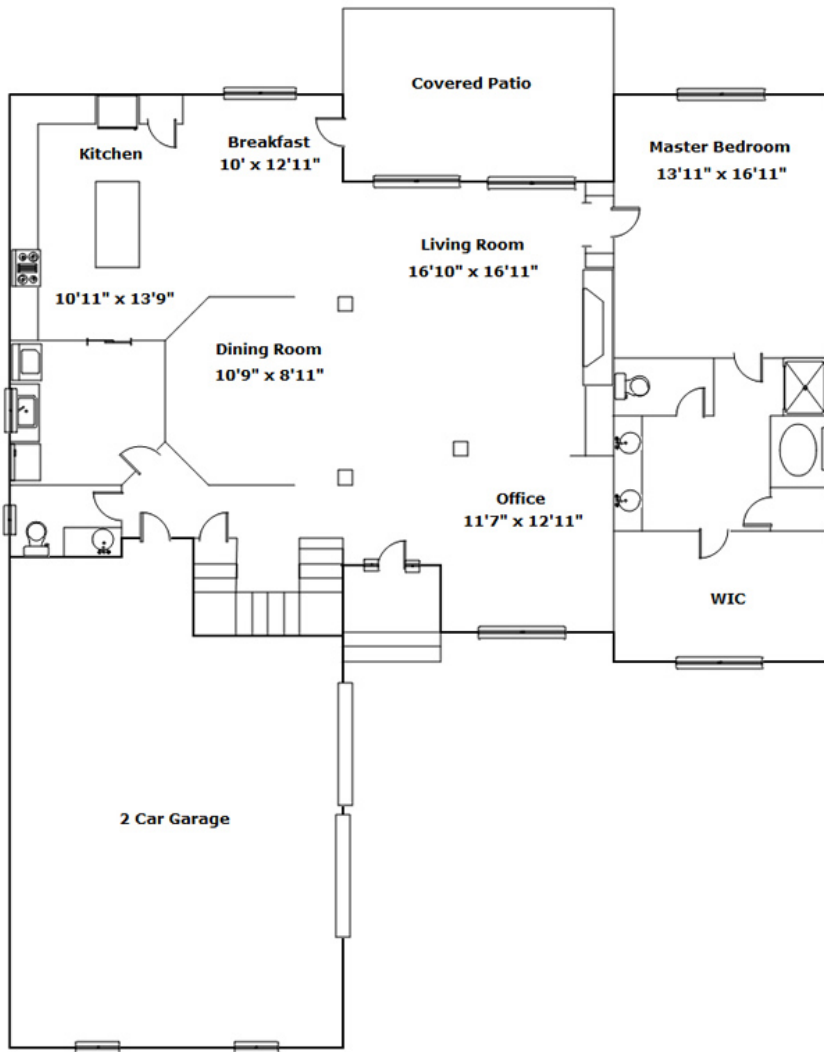

110 Elliptica Dr - Columbia, SC 29229

Drawn by: Look2 Homes Columbia

View this floor plan online at
<https://tours.look2homes.com/index/15706>

Greg Newman
Office Phone: 803-788-2811
Cell Phone: 803-243-0401
gnewmanrealtor@gmail.com

Information is deemed reliable but not guaranteed!

RESIDENTIAL BROKERAGE