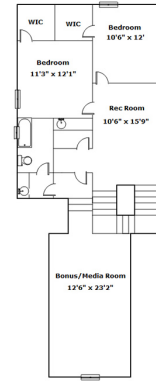

## SQFT

Total	3063
Main Level	1926
Upper Level	1137
Garage	735

# 110 Elliptica Dr - Columbia, SC 29229

**Drawn by:** Look2 Homes Columbia

View this floor plan online at  
<https://tours.look2homes.com/index/15706>

**Greg Newman**  
Office Phone: 803-788-2811  
Cell Phone: 803-243-0401  
gnewmanrealtor@gmail.com