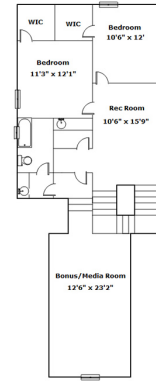

110 Elliptica Dr - Columbia, SC 29229