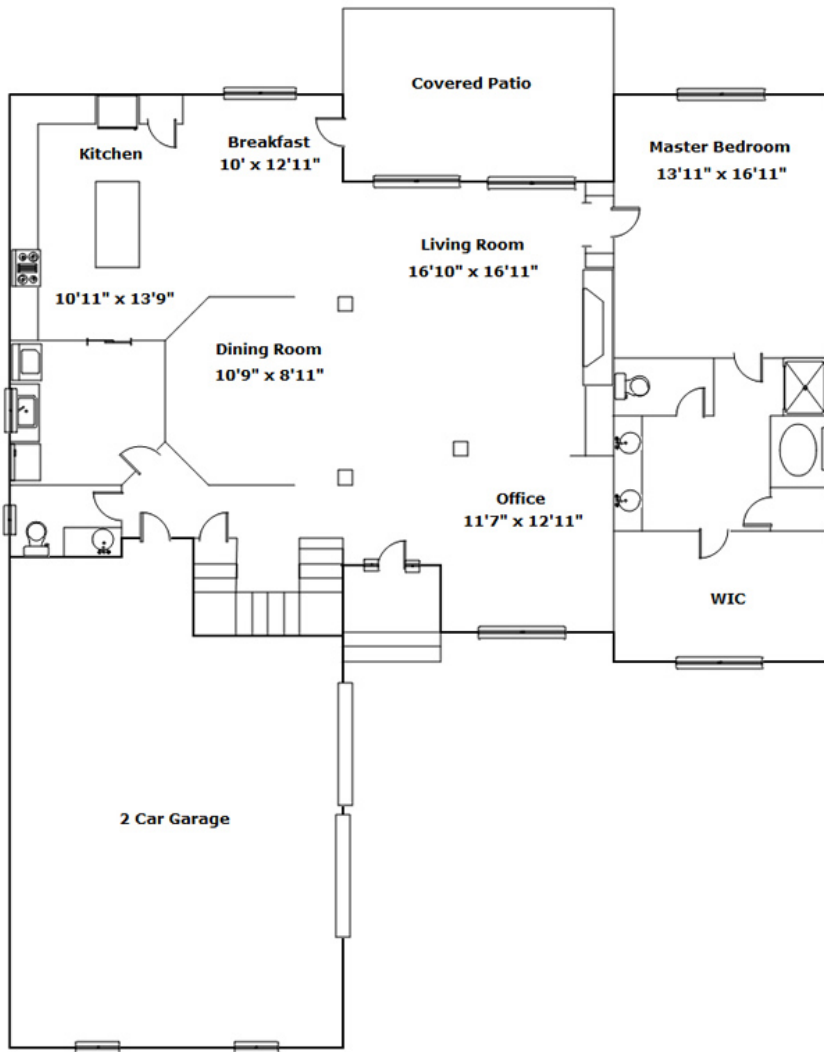

# 110 Elliptica Dr - Columbia, SC 29229

**Drawn by:** Look2 Homes Columbia

View this floor plan online at  
<https://tours.look2homes.com/index/15706>

**Greg Newman**  
Office Phone: 803-788-2811  
Cell Phone: 803-243-0401  
gnewmanrealtor@gmail.com