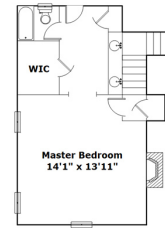

1807 Woodvalley Ct - Columbia, SC 29212