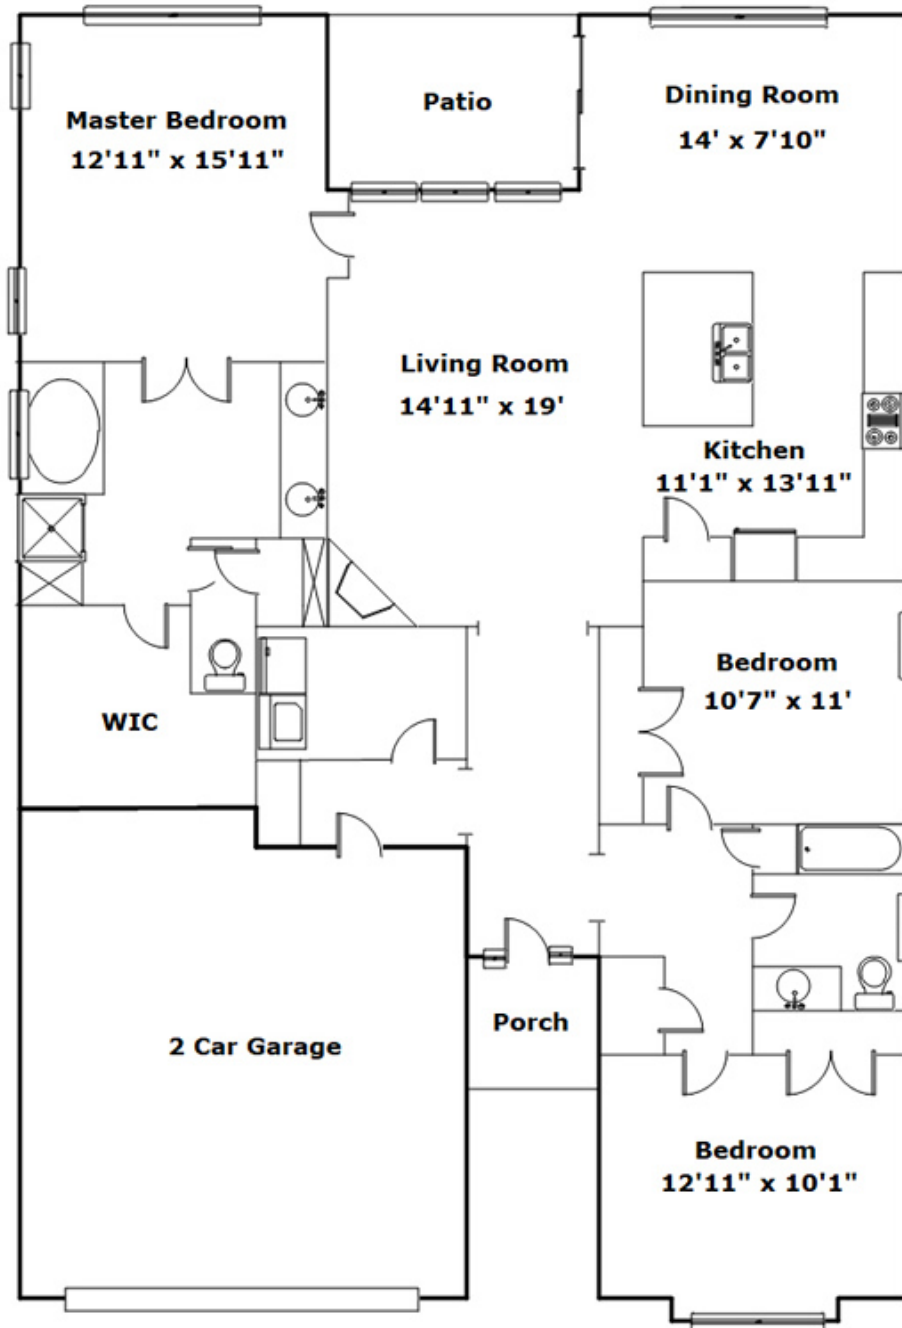

656 Scarlet Baby Dr - Blythewood, SC 29016

Drawn by: Look2 Homes Columbia

<http://www.look2homes.com/l2fp/floorplan/index.php?oid=15589>

Lisa Conley

Office Phone: 803-788-1450

Cell Phone: 803-873-4038

lisa.conley@cbcarolinas.com

Information is deemed reliable but not guaranteed!

RESIDENTIAL BROKERAGE