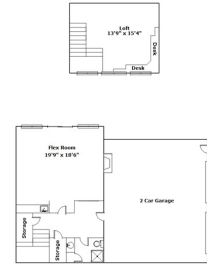

644 Rebecca Drive - Leesville, SC 29070

Presenting a beautiful home for your consideration!

Property Details

2 Bedroom(s)
3 Bath(s)

SQFT

Total	3341
Main Level	2286
Upper Level	363
Lower Level	692
Garage	734

644 Rebecca Drive - Leesville, SC 29070

Drawn by: Look2 Homes Columbia

View this floor plan online at
<https://tours.look2homes.com/index/15579>

Renee Graham
Cell Phone: 803-960-5541
rgraham@bhhsmidlands.com
<http://https://www.reneegraham.com/>