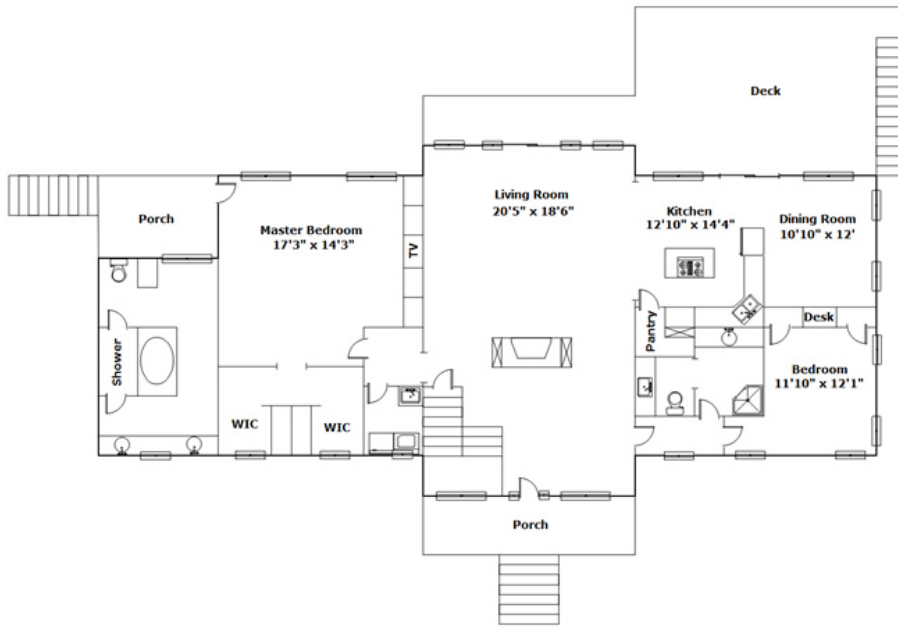

644 Rebecca Drive - Leesville, SC 29070

Presenting a beautiful home for your consideration!

Property Details

2 Bedroom(s)
3 Bath(s)

SQFT

Total	3341
Main Level	2286
Upper Level	363
Lower Level	692
Garage	734

644 Rebecca Drive - Leesville, SC 29070

Drawn by: Look2 Homes Columbia

View this floor plan online at
<https://tours.look2homes.com/index/15579>

Renee Graham
Cell Phone: 803-960-5541
rgraham@bhhsmidlands.com
<http://https://www.reneegraham.com/>