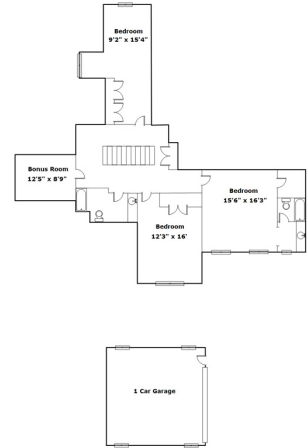

206 Belfry Ct - Lexington, SC 29072

Presenting a beautiful home for your consideration!

Property Details

4 Bedroom(s)
3 Bath(s)
1 Half Bath(s)

SQFT

Total	3914
Main Level	2444
Upper Level	1470
Attached Garage	608
Detached Garage	437

Drawn by: Look2 Homes Columbia

View this floor plan online at
<https://tours.look2homes.com/index/15215>

Jason Compton

Office Phone: 803-957-5566

Cell Phone: 803-665-5253

jasoncompton@cbscarolinas.com

Information is deemed reliable but not guaranteed!