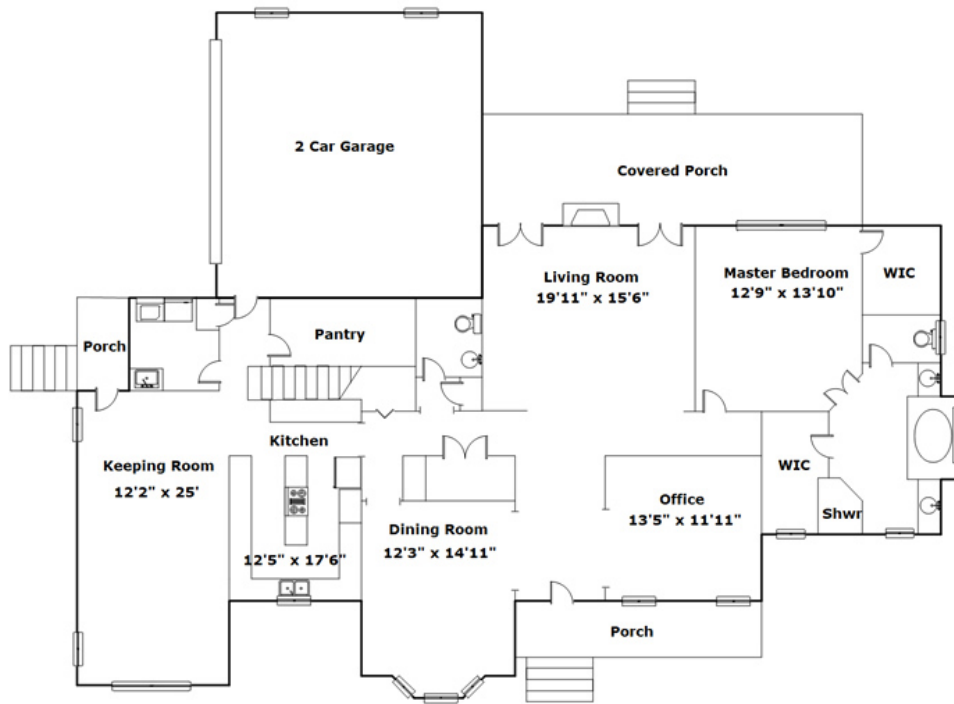

206 Belfry Ct - Lexington, SC 29072

Presenting a beautiful home for your consideration!

Property Details

4 Bedroom(s)
3 Bath(s)
1 Half Bath(s)

SQFT

Total	3914
Main Level	2444
Upper Level	1470
Attached Garage	608
Detached Garage	437

Drawn by: Look2 Homes Columbia

View this floor plan online at
<https://tours.look2homes.com/index/15215>

Jason Compton

Office Phone: 803-957-5566

Cell Phone: 803-665-5253

jasoncompton@cbscarolinas.com

Information is deemed reliable but not guaranteed!