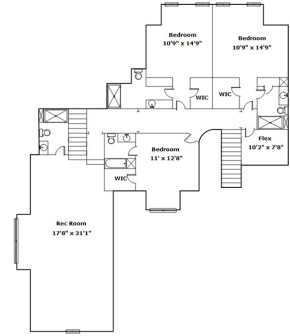

20 Sweetspire Dr - Elgin, SC 29045