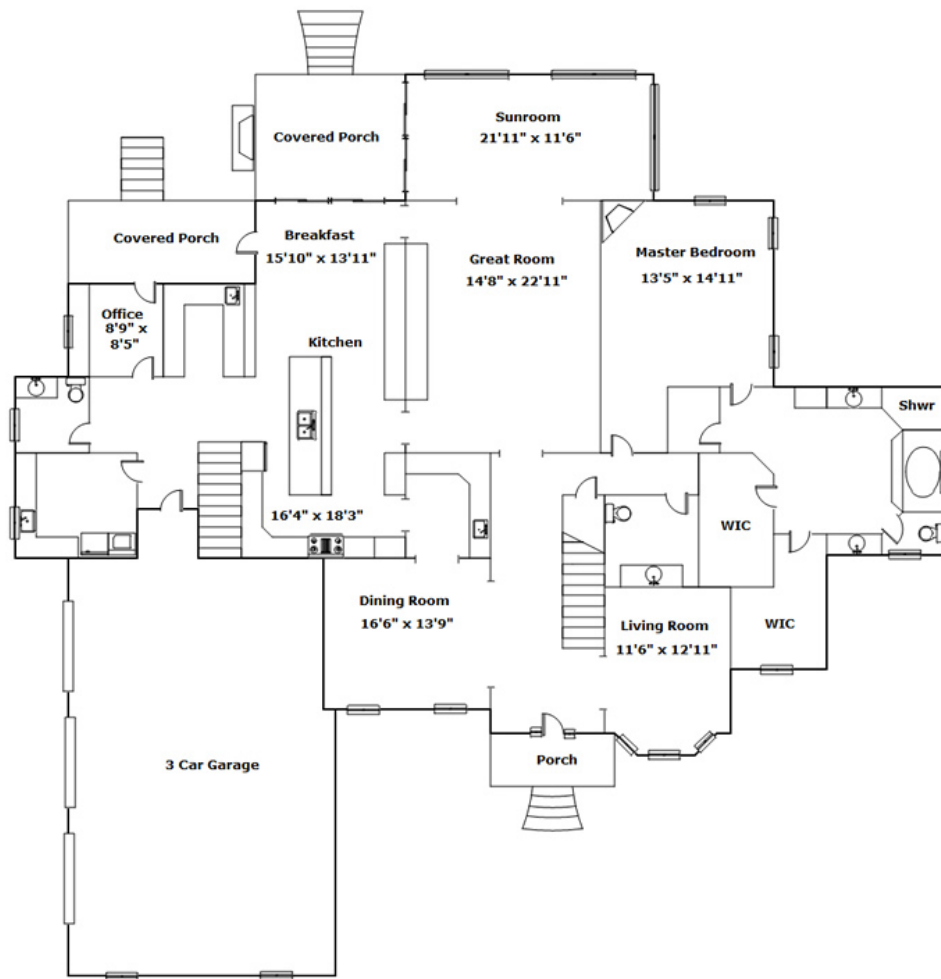

20 Sweetspire Dr - Elgin, SC 29045

Drawn by: Look2 Homes Columbia

View this floor plan online at
<https://tours.look2homes.com/index/14776>

Steve Applewhite

Cell Phone: 803-309-2023

slapplew@gmail.com

<http://www.applewhitehomes.com>

Information is deemed reliable but not guaranteed!

RESIDENTIAL BROKERAGE