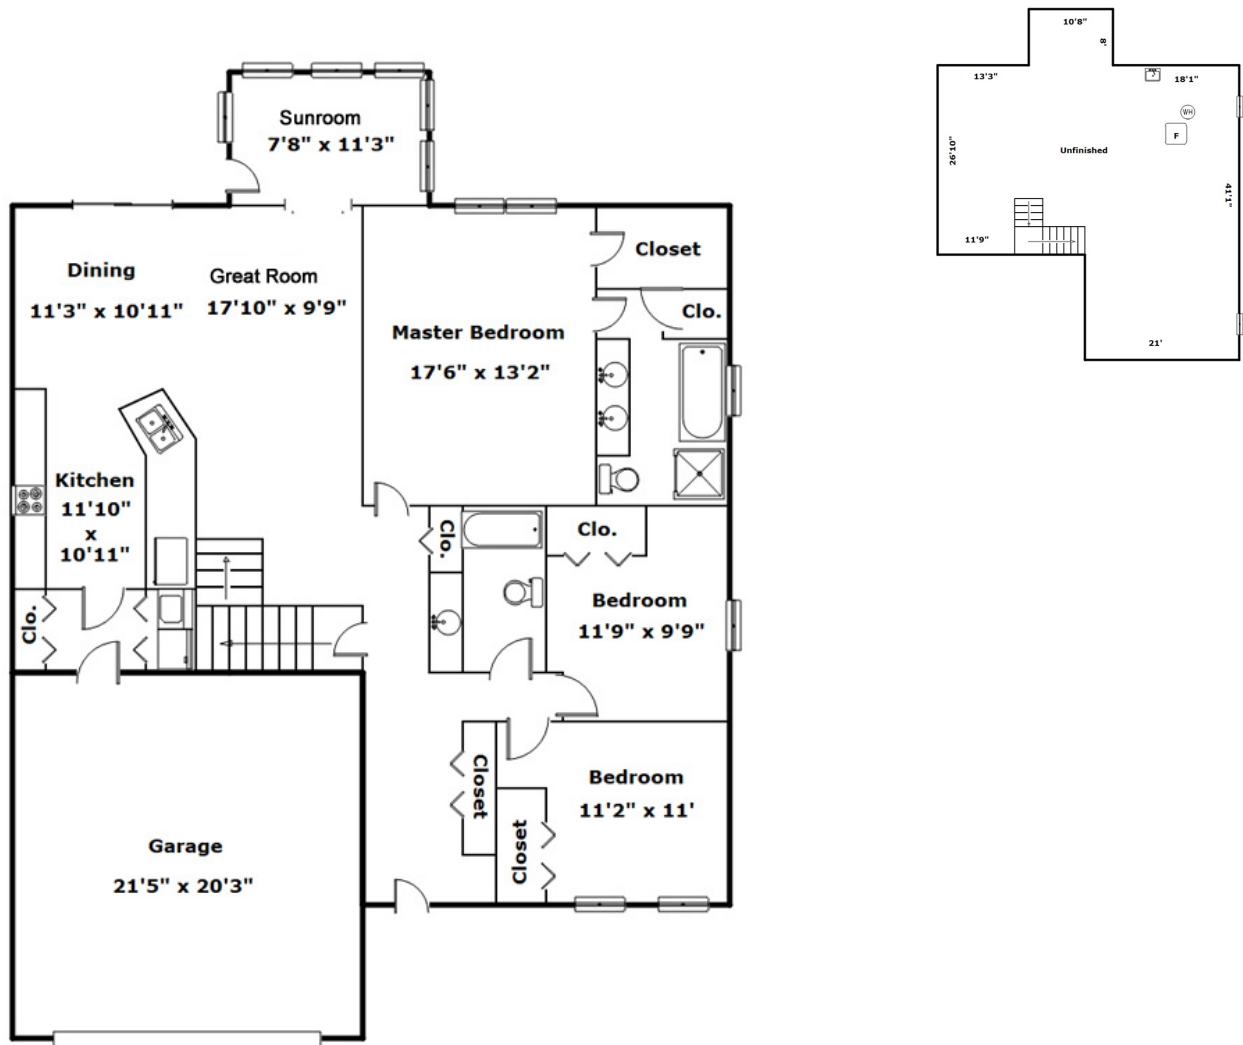

1505 County Road 875E - Metamora, IL 61548

Drawn by: Look2Home Services

View this floor plan online at
<http://www.look2homes.com/l2fp/floorplan/index.php?oid=14737>

Michelle Largent
Office Phone: 309-687-4862
Cell Phone: 309-208-7446
michellelargent1@gmail.com
<http://www.michellelargent.com>

RE/MAX
TRADERS UNLIMITED

Information is deemed reliable but not guaranteed!