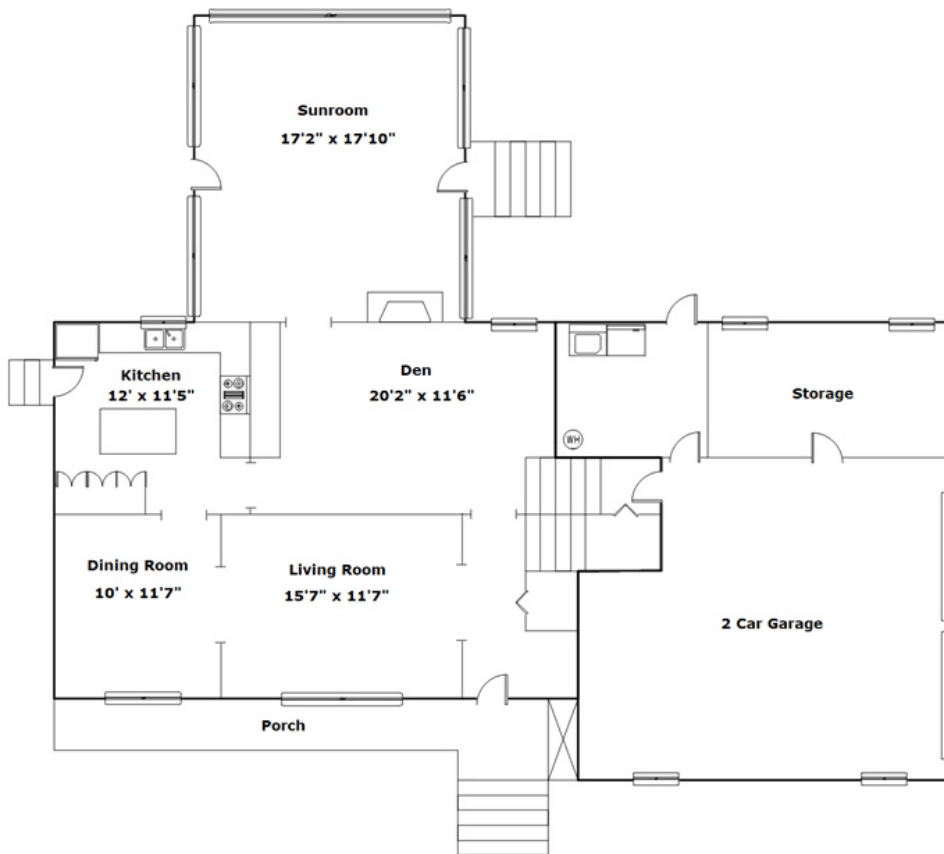

207 Shillingford Rd - Irmo, SC 29063

Presenting a beautiful home for your consideration!

Property Details

3 Bedroom(s)
2 Bath(s)

SQFT

Total	2076
Main Level	1263
Upper Level	813
Garage	722

David DuPree

Cell Phone: 803-414-1231
ddupree@bhhsmidlands.com
<http://https://www.ddupree.com/>

Information is deemed reliable but not guaranteed!

**BERKSHIRE
HATHAWAY**
HomeServices
Midlands Real Estate

207 Shillingford Rd - Irmo, SC 29063

Drawn by: Look2 Homes Columbia

View this floor plan online at
<https://tours.look2homes.com/index/14559>