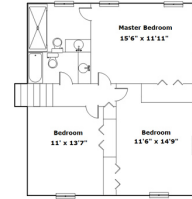

207 Shillingford Rd - Irmo, SC 29063