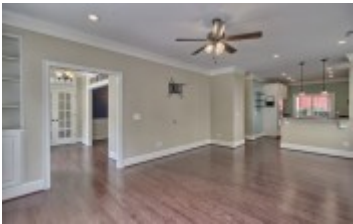

# 136 Harborside Circle - Columbia, SC 29229

Beautiful 2 story Williamsburg style home located in the Harborside community of award-winning Lake Carolina! This 4 bedroom, 3 ½ bath home features 3,067 square feet with open living spaces, large bedrooms and screened in back porch. You will be charmed by the location next to a community park, large green spaces and just a short walk to your PERSONAL DEEDED BOAT SLIP! Additional features include: beautiful molding, gas cooking!, living room with fireplace, stainless steel appliances, media room, tankless water heater, new roof in 2014 and much more!!