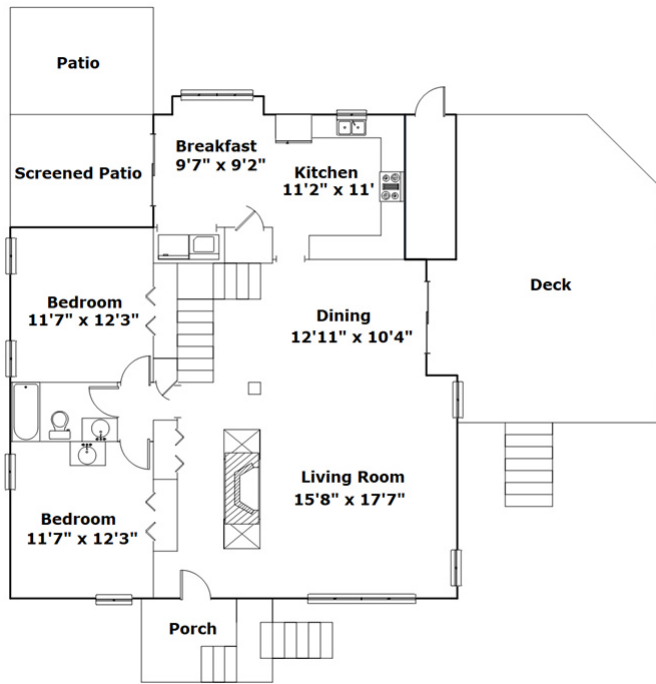

1807 Woodvalley Ct - Columbia, SC 29212

Drawn by: Look2 Homes Columbia
<http://www.look2homes.com/l2fp/floorplan/index.php?oid=15594>

Donnie Shealy

Office Phone: 803-957-5566

Cell Phone: 803-238-9925

donnie.shealy@cbcarolinas.com

Information is deemed reliable but not guaranteed!

RESIDENTIAL BROKERAGE