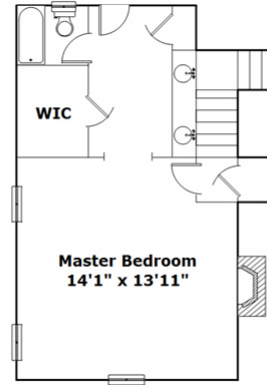

1807 Woodvalley Ct - Columbia, SC 29212

Drawn by: Look2 Homes Columbia
<http://www.look2homes.com/l2fp/floorplan/index.php?oid=15594>