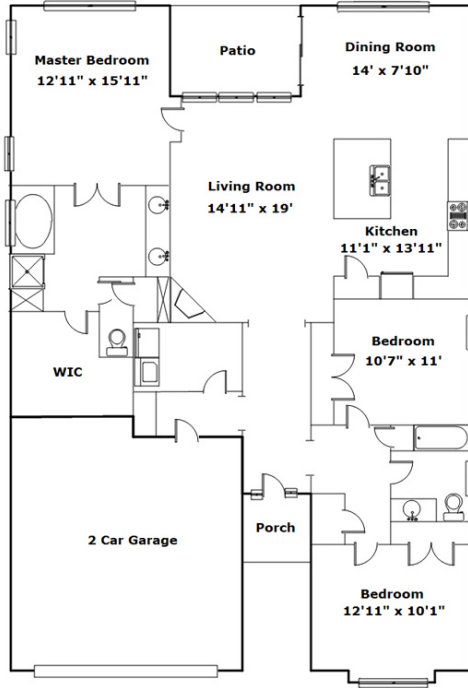

656 Scarlet Baby Dr - Blythewood, SC 29016

Drawn by: Look2 Homes Columbia

<http://www.look2homes.com/l2fp/floorplan/index.php?oid=15589>

Lisa Conley

Office Phone: 803-788-1450

Cell Phone: 803-873-4038

lisa.conley@cbc Carolinas.com

Information is deemed reliable but not guaranteed!

RESIDENTIAL BROKERAGE