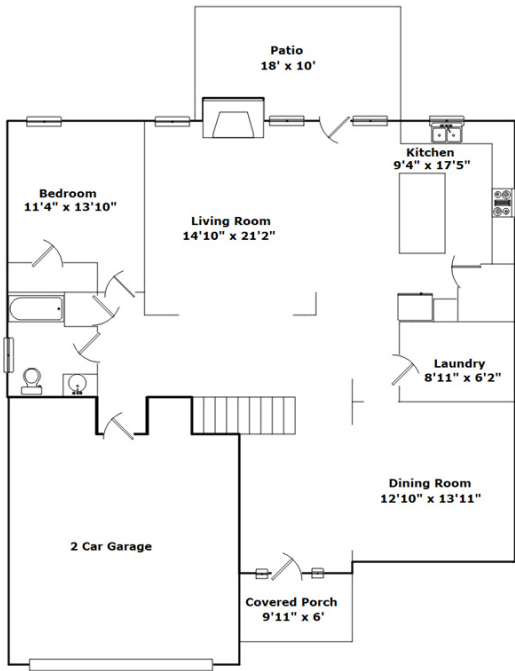

312 Amesbury lane - Easley, SC 29640

Drawn by: Look2 Home Marketing Upstate SC
<http://www.look2homes.com/l2fp/floorplan/index.php?oid=15211>

Cell Phone: 864-607-8338

Pam@leonardibracken.com

<http://www.leonardibracken.com/>

Information is deemed reliable but not guaranteed!

**LEONARDI
BRACKEN**
REAL ESTATE