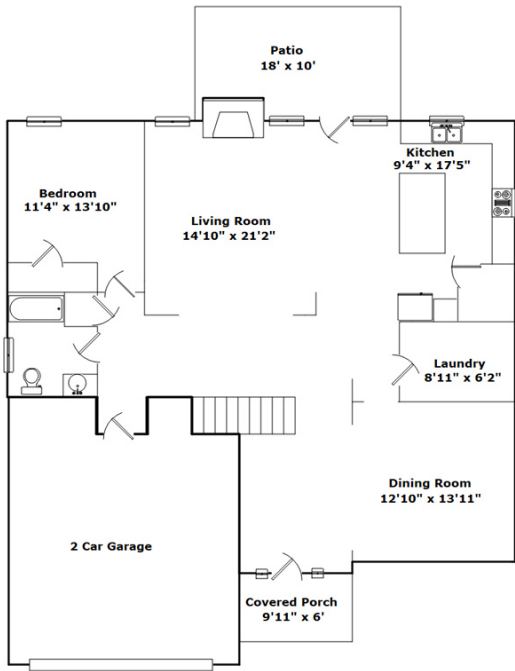

312 Amesbury lane - Easley, SC 29640

Drawn by: Look2 Home Marketing Upstate SC
<http://www.look2homes.com/l2fp/floorplan/index.php?oid=15211>

Pam Merritt

Cell Phone: 864-607-8338

Pam@leonardibracken.com

<http://www.leonardibracken.com/>

Information is deemed reliable but not guaranteed!

**LEONARDI
BRACKEN**
REAL ESTATE