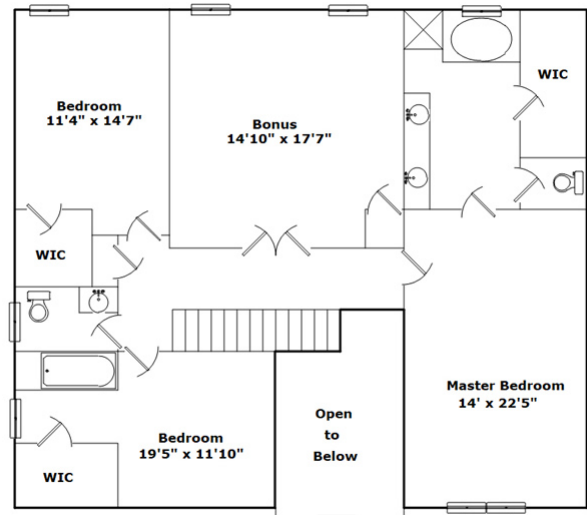

312 Amesbury lane - Easley, SC 29640

Drawn by: Look2 Home Marketing Upstate SC
<http://www.look2homes.com/l2fp/floorplan/index.php?oid=15211>

Pam Merritt

Cell Phone: 864-607-8338

Pam@leonardibracken.com

<http://www.leonardibracken.com/>

Information is deemed reliable but not guaranteed!

**LEONARDI
BRACKEN**
REAL ESTATE