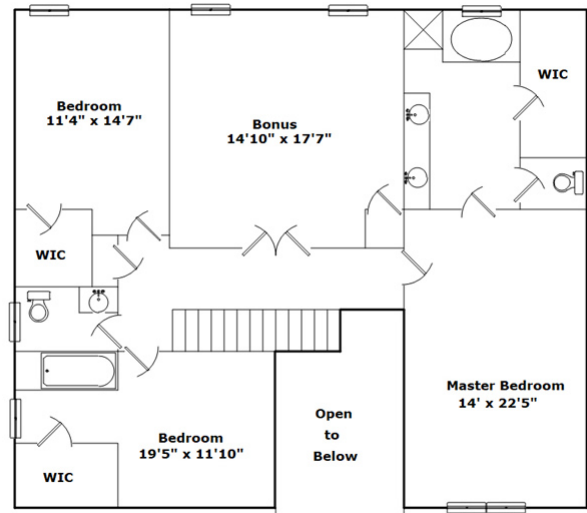

312 Amesbury lane - Easley, SC 29640

Drawn by: Look2 Home Marketing Upstate SC
<http://www.look2homes.com/l2fp/floorplan/index.php?oid=15211>

Cell Phone: 864-607-8338

Pam@leonardibracken.com

<http://www.leonardibracken.com/>

Information is deemed reliable but not guaranteed!

**LEONARDI
BRACKEN**
REAL ESTATE