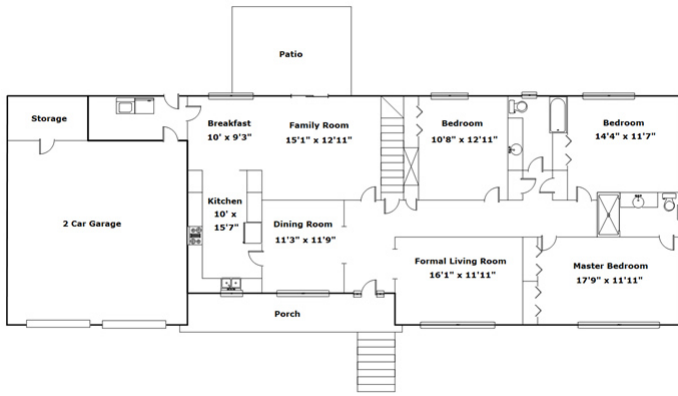

1512 Whippoorwill Dr - West Columbia, SC 29169

Drawn by: Look2 Homes Columbia

<http://www.look2homes.com/l2fp/floorplan/index.php?oid=14991>

Andee St John

Office Phone: 803-345-8300

Cell Phone: 803-606-6185

astjohn@cbscarolinas.com

Information is deemed reliable but not guaranteed!

RESIDENTIAL BROKERAGE