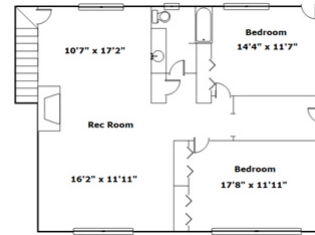

1512 Whippoorwill Dr - West Columbia, SC 29169

Drawn by: Look2 Homes Columbia

<http://www.look2homes.com/l2fp/floorplan/index.php?oid=14991>