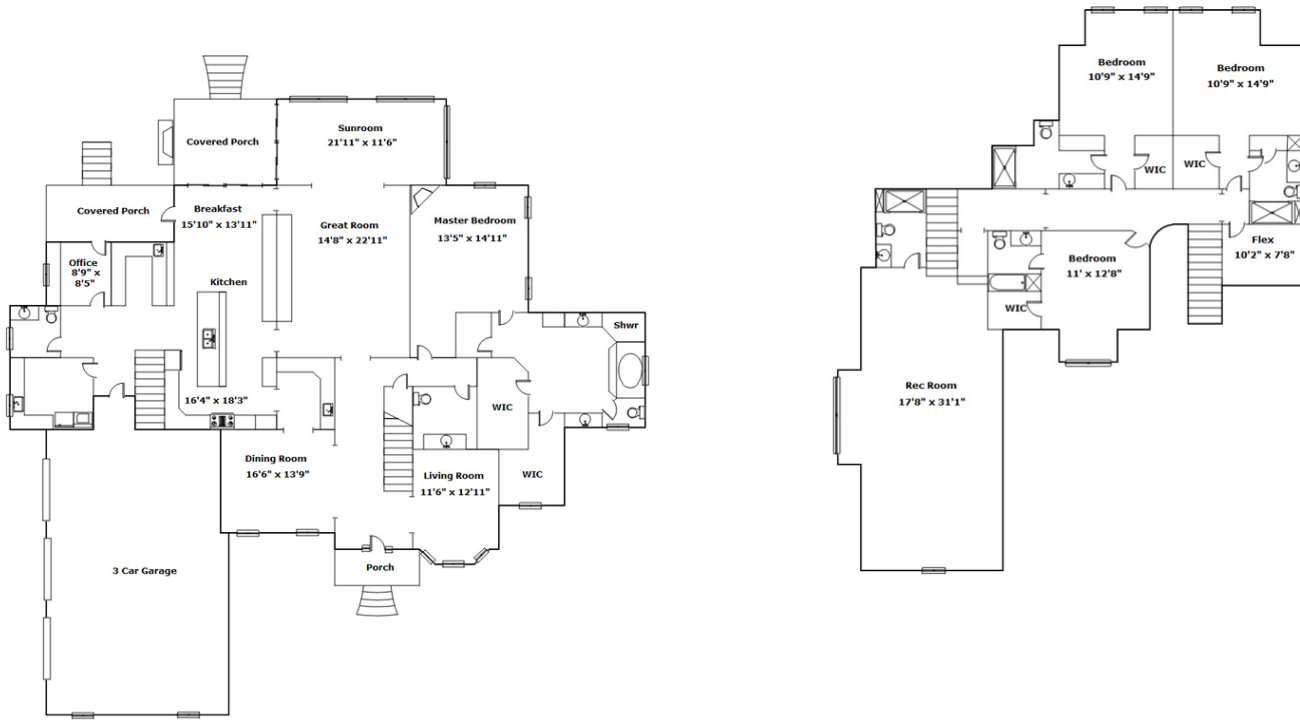

20 Sweetspire Dr - Elgin, SC 29045

Drawn by: Look2 Homes Columbia

<http://www.look2homes.com/l2fp/floorplan/index.php?oid=14776>

Steve Applewhite

Cell Phone: 803-309-2023

slapplew@gmail.com

<http://www.applewhitehomes.com>

Information is deemed reliable but not guaranteed!

RESIDENTIAL BROKERAGE