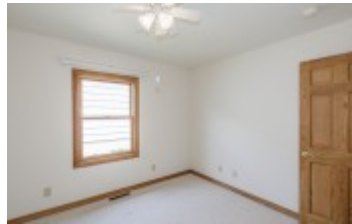

1505 County Road 875E - Metamora, IL 61548

**Presenting a beautiful home for your consideration!**

**MLS# 1194085**

**Property Details**

3 Bedroom(s)  
2 Bath(s)

**SQFT**

Total	3195
Main Level	1608
Unfin Basement	1587
Garage	462