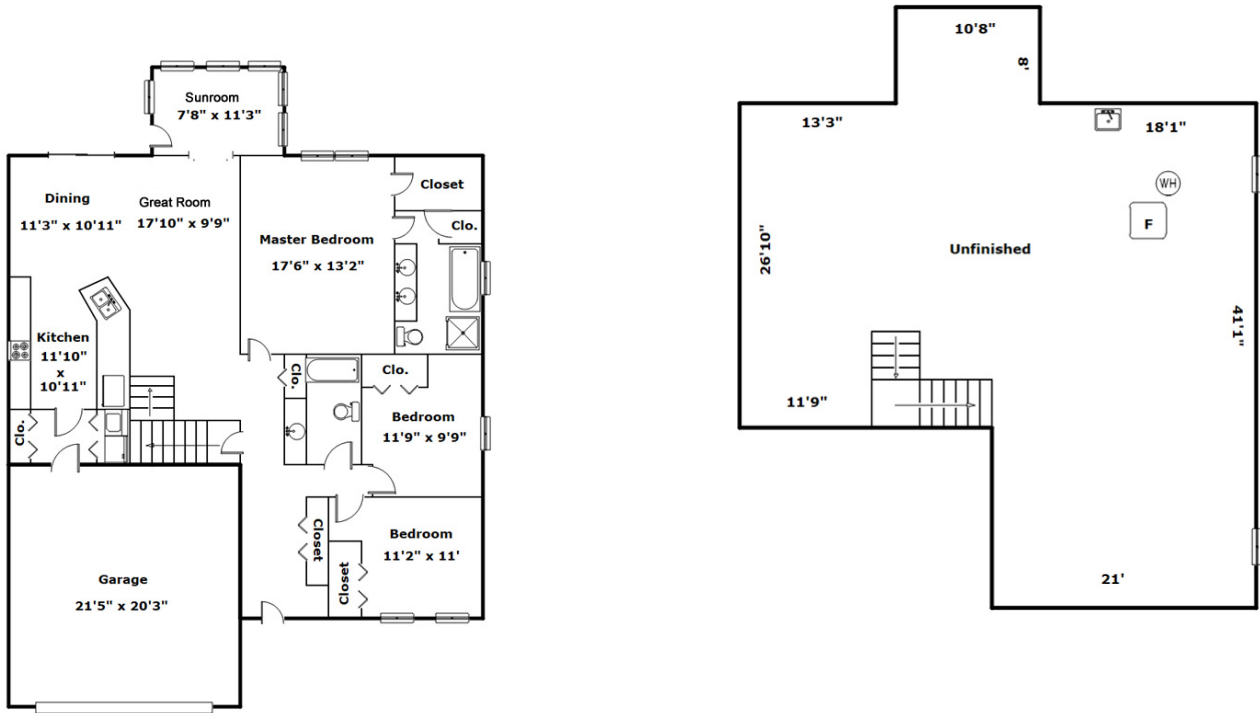

1505 County Road 875E - Metamora, IL 61548

Drawn by: Look2Home Services

<http://www.look2homes.com/l2fp/floorplan/index.php?oid=14737>

Michelle Largent

Office Phone: 309-687-4862

Cell Phone: 309-208-7446

michellelargent1@gmail.com

<http://www.michellelargent.com>