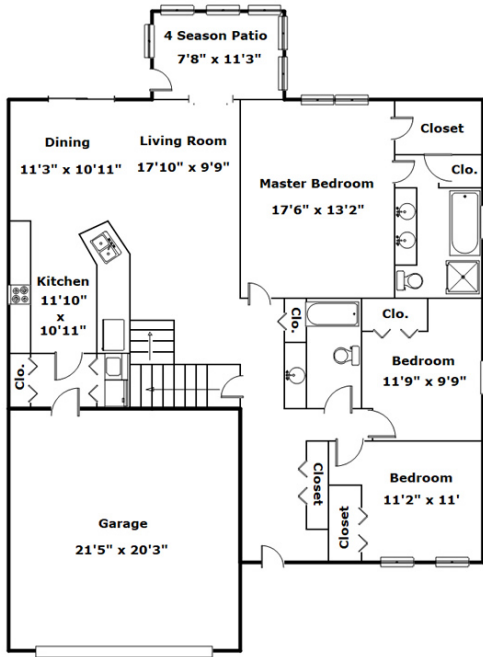

1505 County Road 875E - Metamora, IL 61548

Drawn by: Look2Home Services

<http://www.look2homes.com/l2fp/floorplan/index.php?oid=14737>

Michelle Largent

Office Phone: 309-687-4862

Cell Phone: 309-208-7446

michellelargent1@gmail.com

<http://www.michellelargent.com>