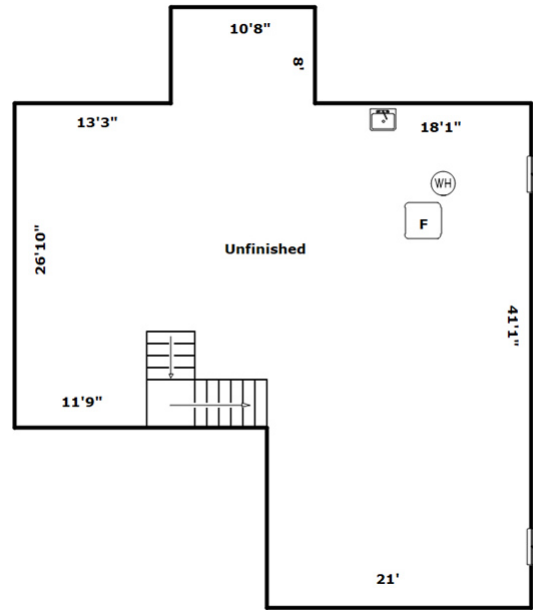

1505 County Road 875E - Metamora, IL 61548

Drawn by: Look2Home Services

<http://www.look2homes.com/l2fp/floorplan/index.php?oid=14737>

Michelle Largent

Office Phone: 309-687-4862

Cell Phone: 309-208-7446

michellelargent1@gmail.com

<http://www.michellelargent.com>