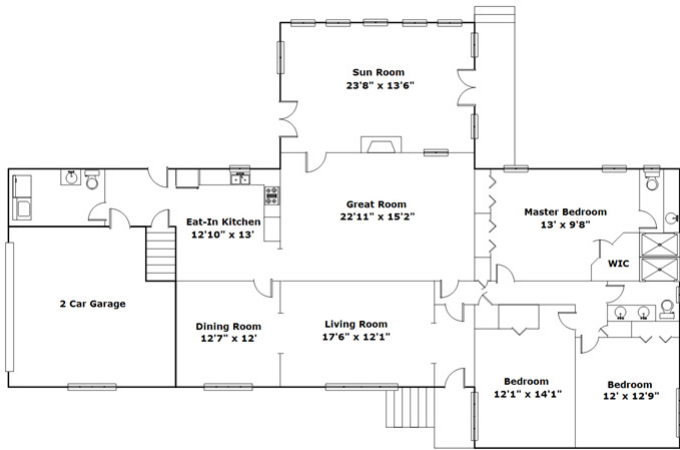

1335 Country Squire Dr - Columbia, SC 29212

Drawn by: Look2 Homes Columbia

<http://www.look2homes.com/l2fp/floorplan/index.php?oid=12351>

Office Phone: 803-781-1623

Cell Phone: 803-528-1260

sellbuylou@gmail.com

Information is deemed reliable but not guaranteed!