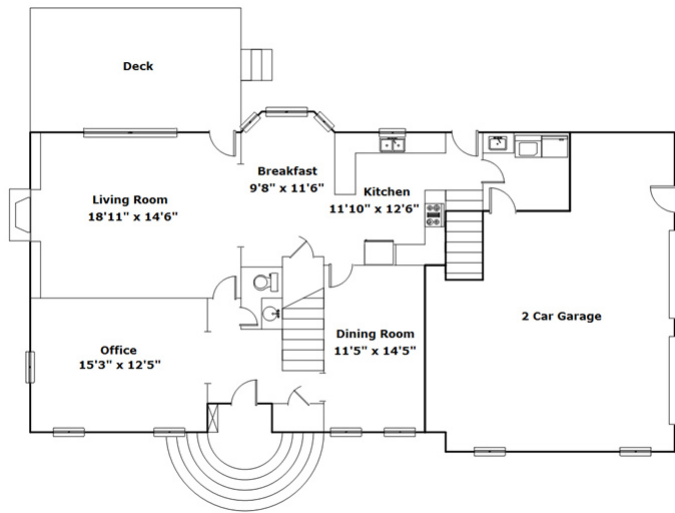

8 E Bend Ct - Columbia, SC 29223

Drawn by: Look2 Homes Columbia

<http://www.look2homes.com/l2fp/floorplan/index.php?oid=12349>

Buddy Lewis

Office Phone: 803-788-1450

Cell Phone: 803-960-7108

buddy@buddylewis.com

<http://www.buddylewis.com>

Information is deemed reliable but not guaranteed!

RESIDENTIAL BROKERAGE