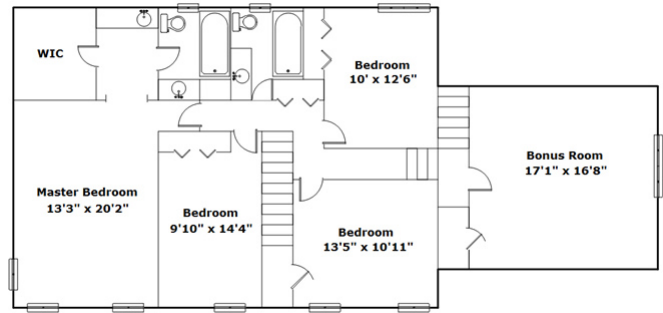

8 E Bend Ct - Columbia, SC 29223

Drawn by: Look2 Homes Columbia

<http://www.look2homes.com/l2fp/floorplan/index.php?oid=12349>

Buddy Lewis

Office Phone: 803-788-1450

Cell Phone: 803-960-7108

buddy@buddylewis.com

<http://www.buddylewis.com>

Information is deemed reliable but not guaranteed!

RESIDENTIAL BROKERAGE