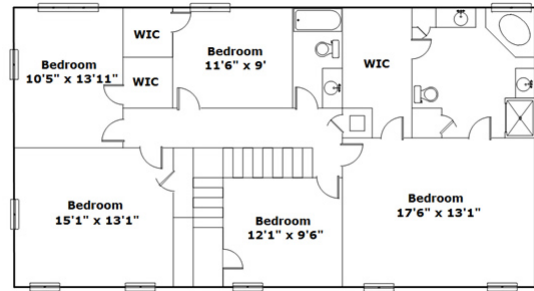

348 Ashley Oaks Rd - Ridgeway, SC 29130

Drawn by: Look2 Homes Columbia
<http://www.look2homes.com/l2fp/floorplan/index.php?oid=12339>

Ray Stoudemire
Office Phone: 803-957-5566
Cell Phone: 803-960-3083
ray@raystoudemire.com
<http://www.raystoudemire.com>

RESIDENTIAL BROKERAGE

Information is deemed reliable but not guaranteed!