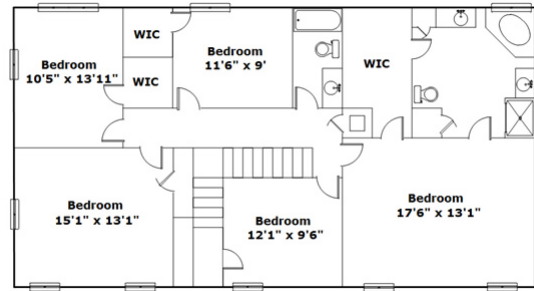

## SQFT

Total	3797
Main Level	2324
Upper Level	1473
Detached Garage	792

# 348 Ashley Oaks Rd - Ridgeway, SC 29130

**Drawn by:** Look2 Homes Columbia  
<http://www.look2homes.com/l2fp/floorplan/index.php?oid=12339>

**Ray Stoudemire**  
Office Phone: 803-957-5566  
Cell Phone: 803-960-3083  
ray@raystoudemire.com  
<http://www.raystoudemire.com>