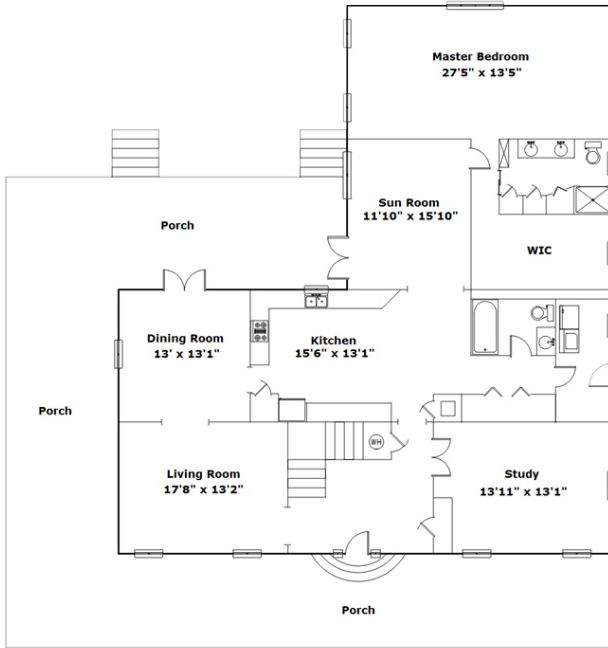

348 Ashley Oaks Rd - Ridgeway, SC 29130

Drawn by: Look2 Homes Columbia
<http://www.look2homes.com/l2fp/floorplan/index.php?oid=12339>

Ray Stoudemire
Office Phone: 803-957-5566
Cell Phone: 803-960-3083
ray@raystoudemire.com
<http://www.raystoudemire.com>

RESIDENTIAL BROKERAGE

Information is deemed reliable but not guaranteed!