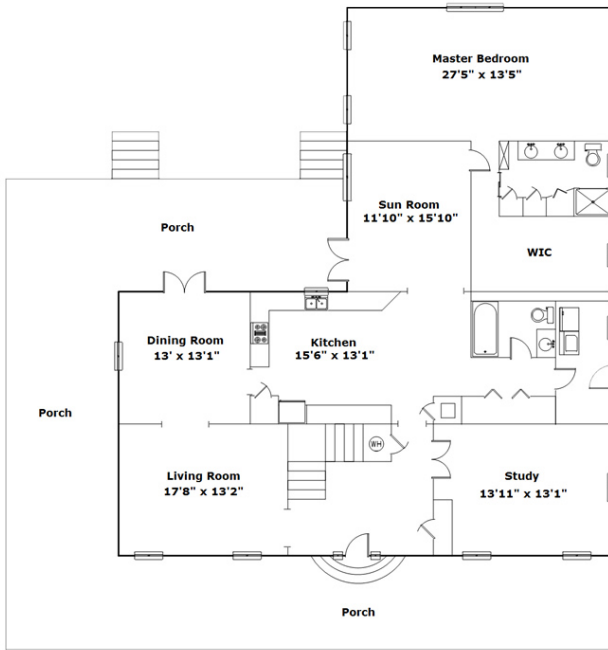

348 Ashley Oaks Rd - Ridgeway, SC 29130

Drawn by: Look2 Homes Columbia
<http://www.look2homes.com/l2fp/floorplan/index.php?oid=12339>

Ray Stoudemire
Office Phone: 803-957-5566
Cell Phone: 803-960-3083
ray@raystoudemire.com
<http://www.raystoudemire.com>

RESIDENTIAL BROKERAGE

Information is deemed reliable but not guaranteed!