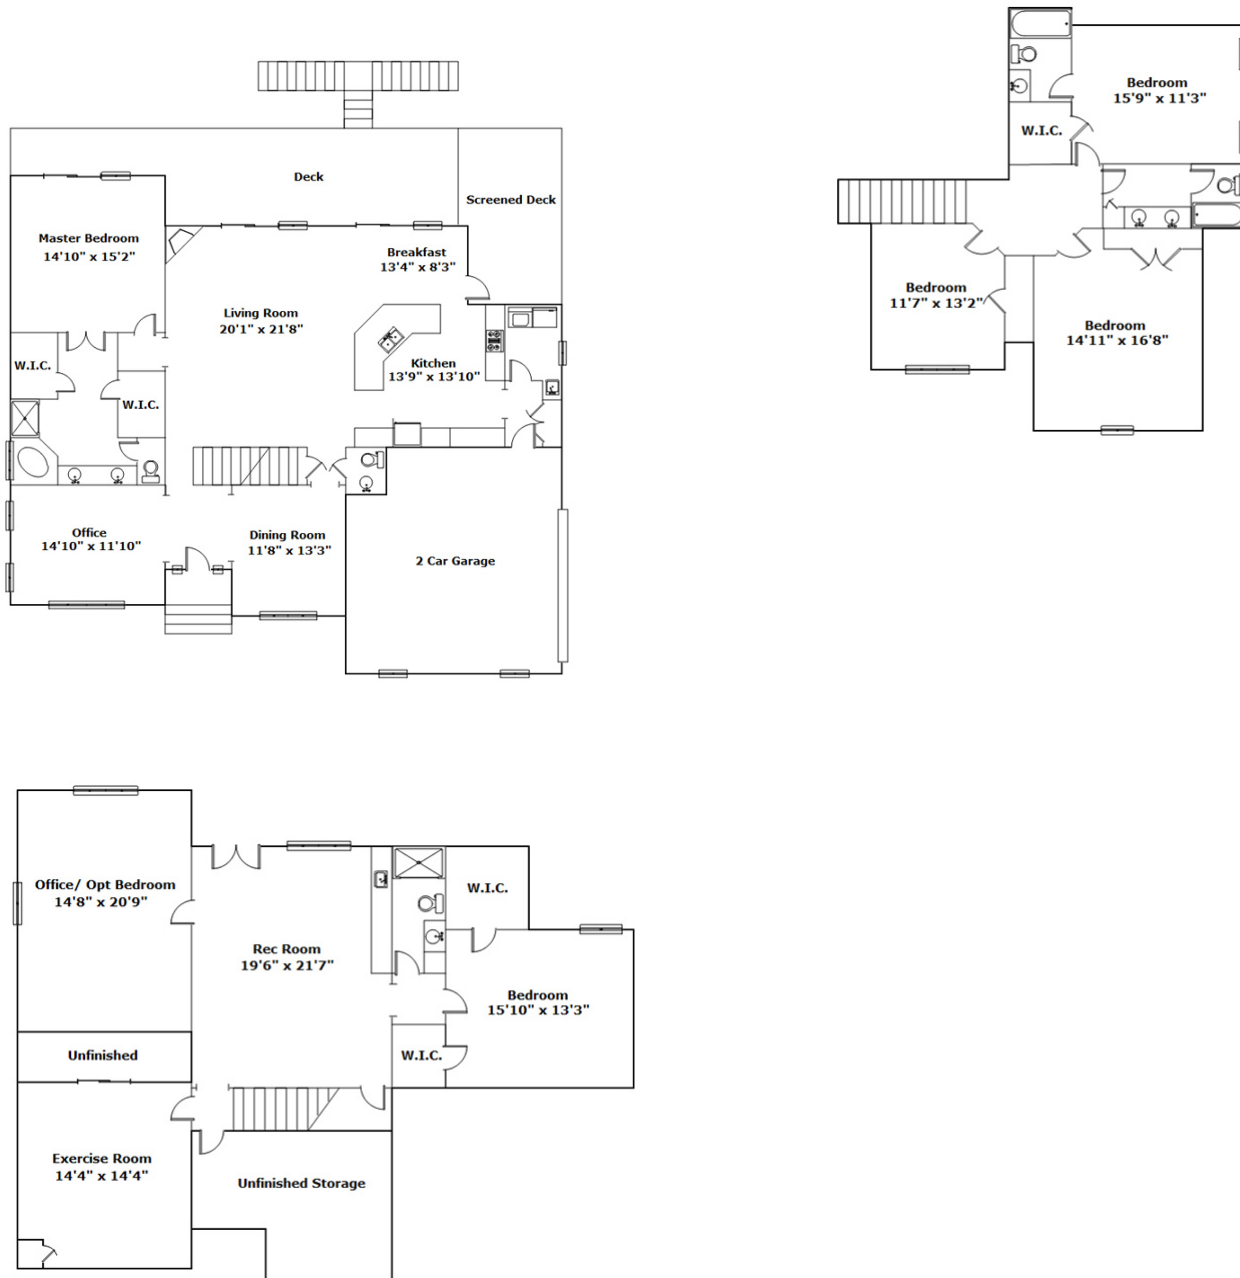

430 West Passage - Columbia, SC 29212

Drawn by: Look2 Homes Columbia

<http://www.look2homes.com/l2fp/floorplan/index.php?oid=12332>

Holly Street

Cell Phone: 803-210-5382

hstreet@cbcarolinas.com

Information is deemed reliable but not guaranteed!

RESIDENTIAL BROKERAGE