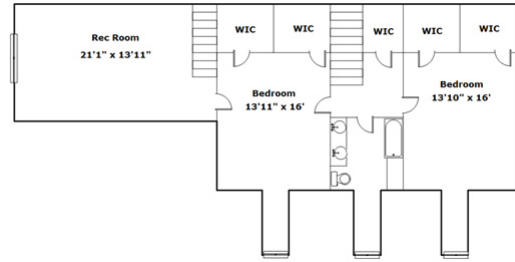

79 Cowdray Park - Columbia, SC 29223

Drawn by: Look2 Homes Columbia - Appraisal square footage
<http://www.look2homes.com/l2fp/floorplan/index.php?oid=12291>

Office Phone: 803-799-8035

Cell Phone: 803-513-1095

bobbycurt@aol.com

Information is deemed reliable but not guaranteed!

RESIDENTIAL BROKERAGE