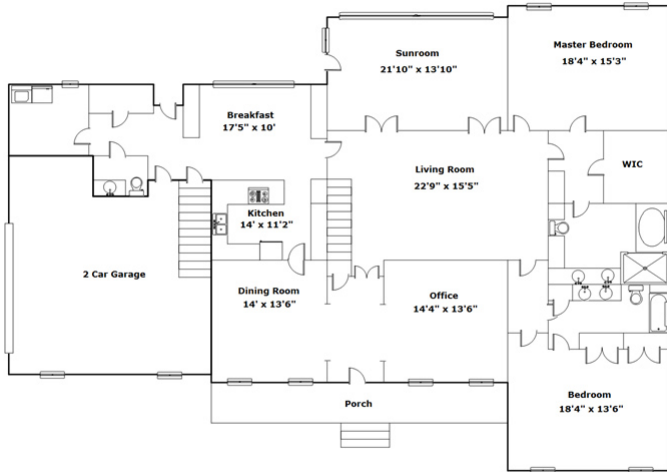

79 Cowdray Park - Columbia, SC 29223

Drawn by: Look2 Homes Columbia - Appraisal square footage
<http://www.look2homes.com/l2fp/floorplan/index.php?oid=12291>

Office Phone: 803-799-8035

Cell Phone: 803-513-1095

bobbycurt@aol.com

Information is deemed reliable but not guaranteed!

RESIDENTIAL BROKERAGE