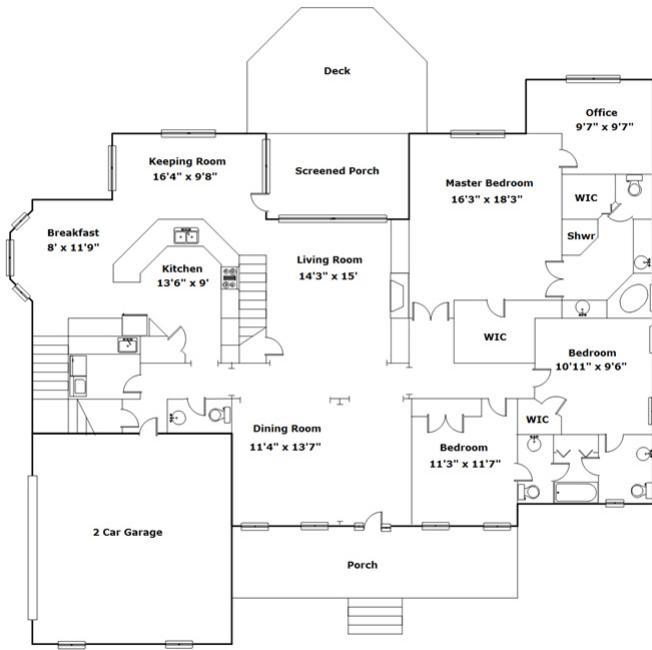

100 Arborshade Ct - Lexington, SC 29072

Drawn by: Look2 Homes Columbia
<http://www.look2homes.com/l2fp/floorplan/index.php?oid=12289>

DiDi Huntley

Office Phone: 803-957-5566

Cell Phone: 803-569-7235

brokerdidi@gmail.com

Information is deemed reliable but not guaranteed!

RESIDENTIAL BROKERAGE