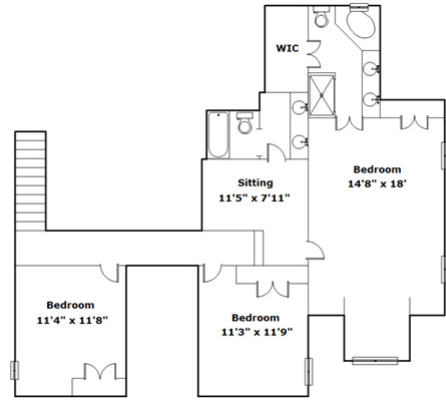

100 Arborshade Ct - Lexington, SC 29072

Drawn by: Look2 Homes Columbia
<http://www.look2homes.com/l2fp/floorplan/index.php?oid=12289>

DiDi Huntley

Office Phone: 803-957-5566

Cell Phone: 803-569-7235

brokerdidi@gmail.com

Information is deemed reliable but not guaranteed!

RESIDENTIAL BROKERAGE