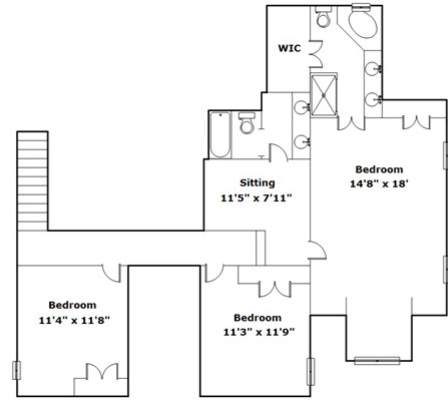

100 Arborshade Ct - Lexington, SC 29072

Drawn by: Look2 Homes Columbia
<http://www.look2homes.com/l2fp/floorplan/index.php?oid=12289>

DiDi Huntley

Office Phone: 803-957-5566

Cell Phone: 803-569-7235

brokerdidi@gmail.com

Information is deemed reliable but not guaranteed!

RESIDENTIAL BROKERAGE