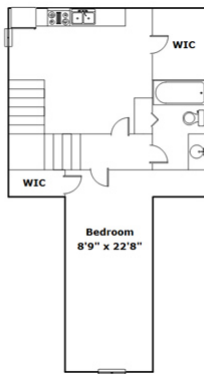

100 Arborshade Ct - Lexington, SC 29072

Drawn by: Look2 Homes Columbia
<http://www.look2homes.com/l2fp/floorplan/index.php?oid=12289>