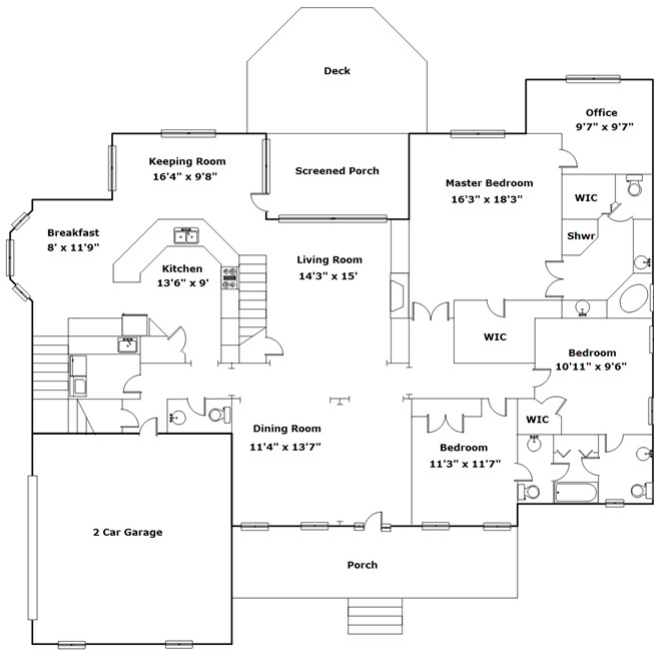

100 Arborshade Ct - Lexington, SC 29072

Drawn by: Look2 Homes Columbia
<http://www.look2homes.com/l2fp/floorplan/index.php?oid=12289>

DiDi Huntley

Office Phone: 803-957-5566

Cell Phone: 803-569-7235

brokerdidi@gmail.com

Information is deemed reliable but not guaranteed!

RESIDENTIAL BROKERAGE