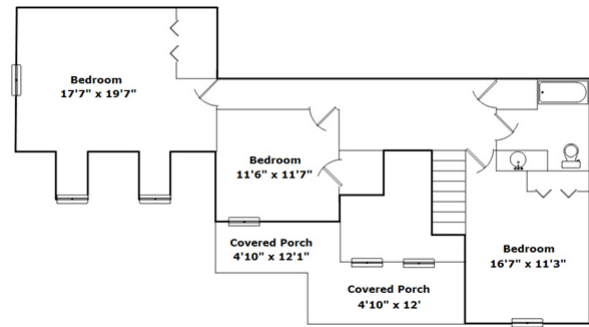

216 Creek Falls Crossing - Easley, SC 29640