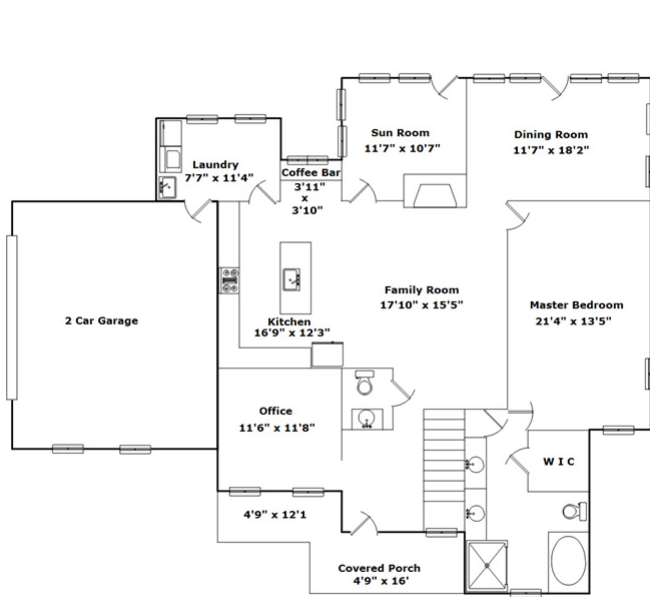

216 Creek Falls Crossing - Easley, SC 29640