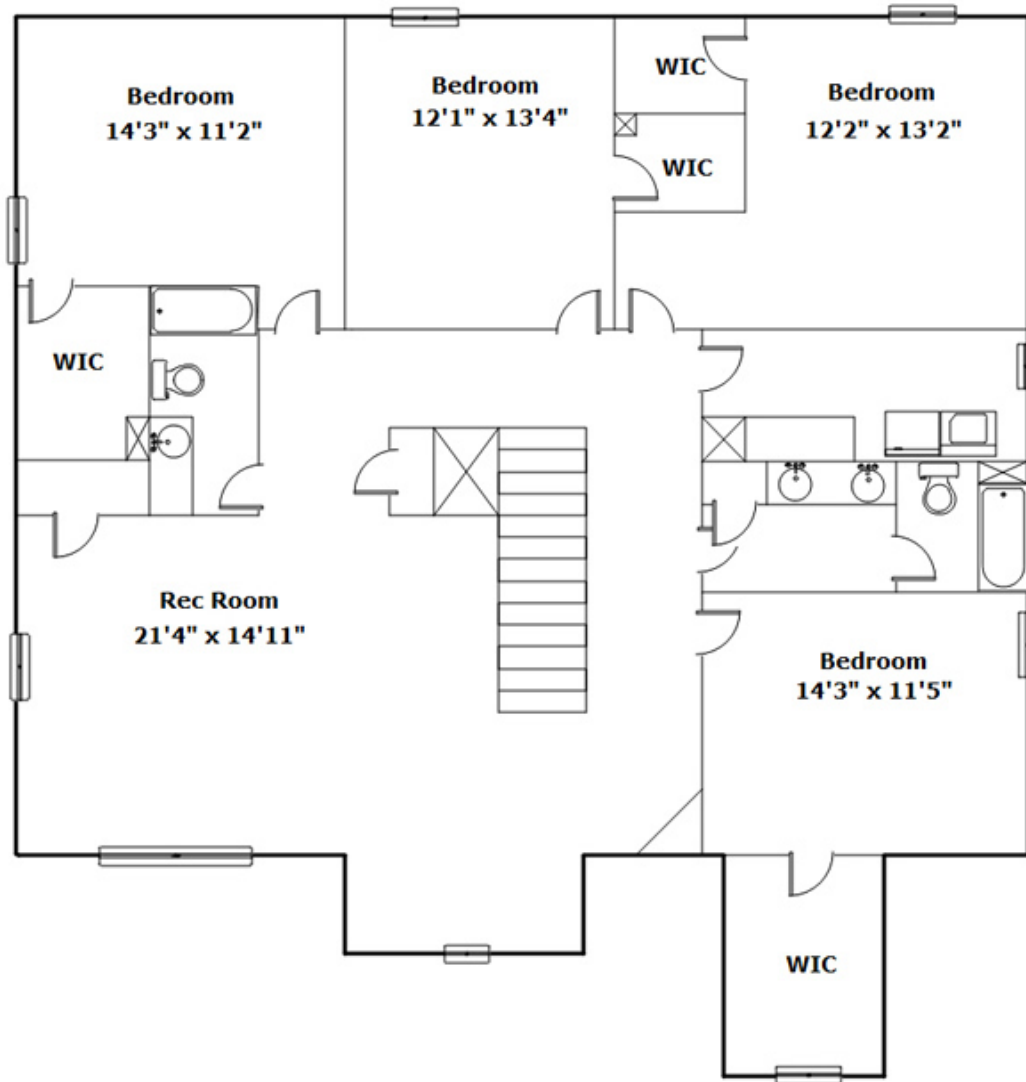

RESIDENTIAL BROKERAGE

243 Longmont Dr - Lexington, SC 29072

Drawn by: Look2 Homes Columbia

<http://www.look2homes.com/l2fp/floorplan/index.php?oid=15726>

Donnie Shealy

Office Phone: 803-957-5566

Cell Phone: 803-238-9925