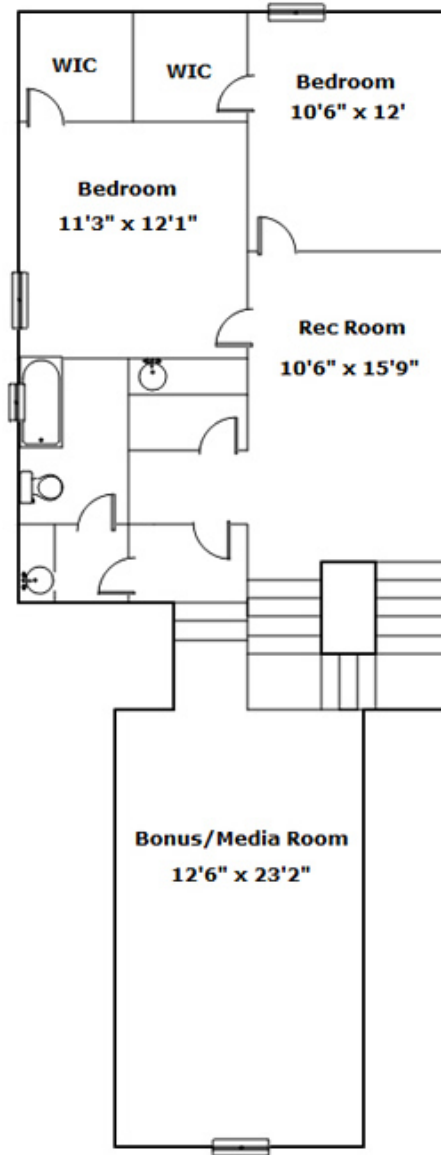

110 Elliptica Dr - Columbia, SC 29229

Drawn by: Look2 Homes Columbia

<http://www.look2homes.com/l2fp/floorplan/index.php?oid=15706>

Greg Newman

Office Phone: 803-788-2811

Cell Phone: 803-243-0401

gnewmanrealtor@gmail.com

Information is deemed reliable but not guaranteed!

RESIDENTIAL BROKERAGE