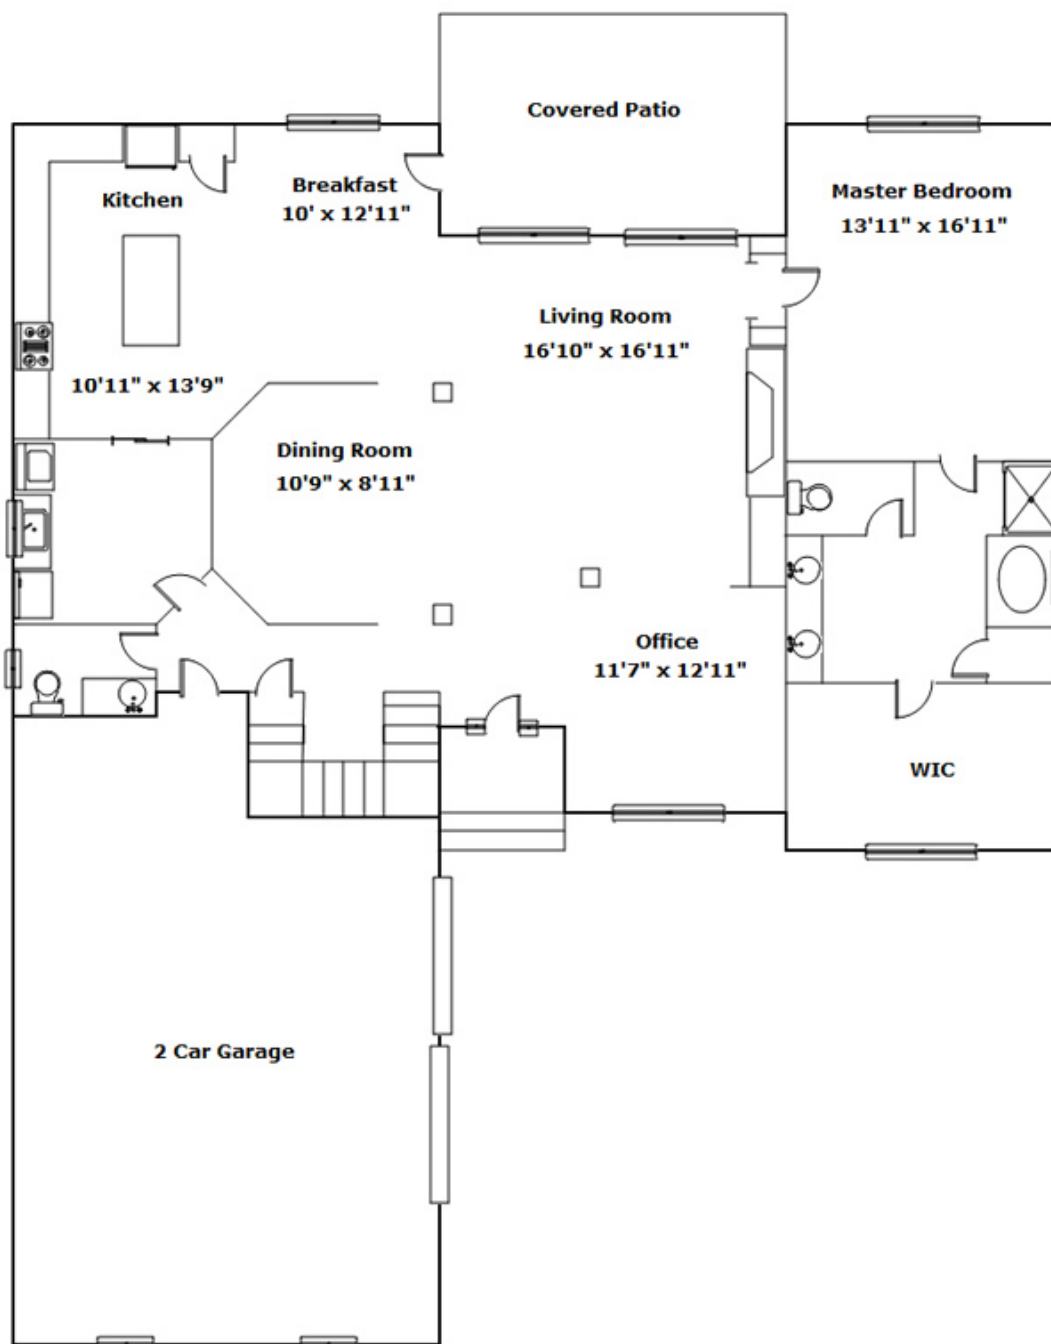

Drawn by: Look2 Homes Columbia
<http://www.look2homes.com/l2fp/floorplan/index.php?oid=15706>

Greg Newman
Office Phone: 803-788-2811
Cell Phone: 803-243-0401
gnewmanrealtor@gmail.com

Information is deemed reliable but not guaranteed!

RESIDENTIAL BROKERAGE