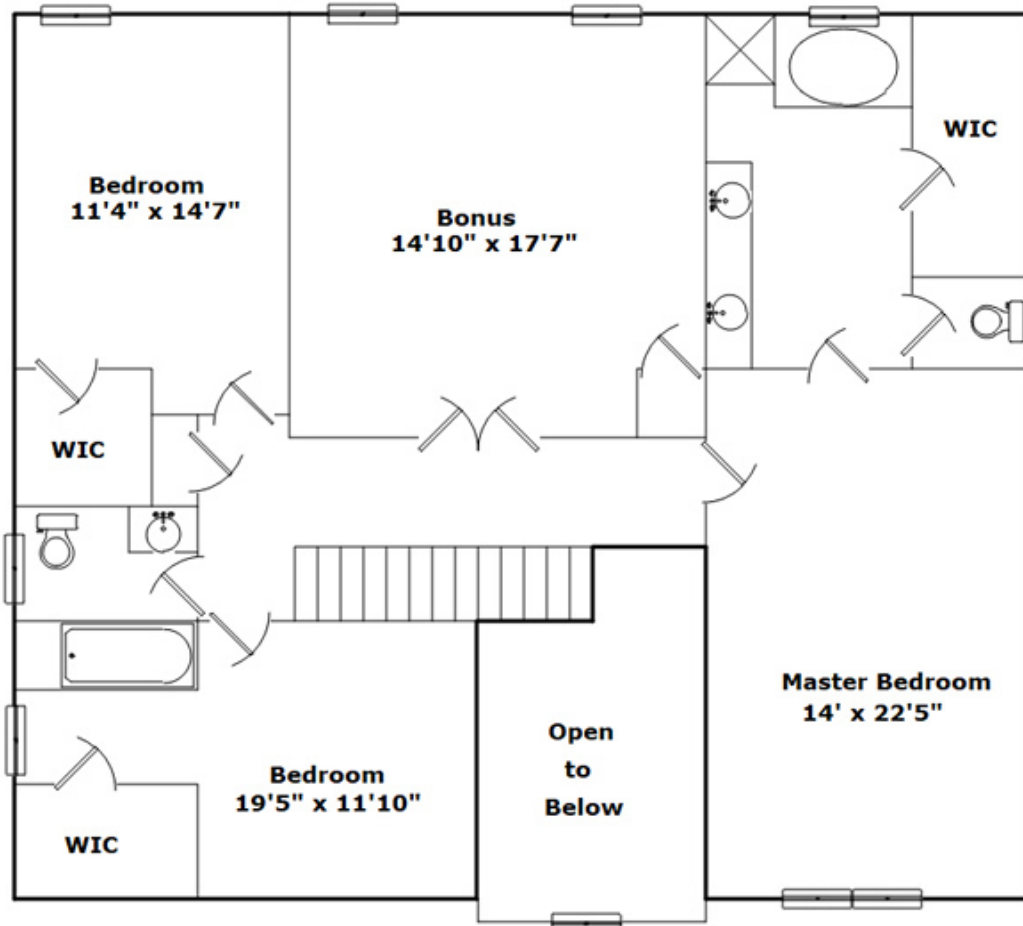

312 Amesbury lane - Easley, SC 29640

Drawn by: Look2 Home Marketing Upstate SC
<http://www.look2homes.com/l2fp/floorplan/index.php?oid=15211>

Pam Merritt
Cell Phone: 864-607-8338
Pam@leonardibracken.com
<http://www.leonardibracken.com/>

Information is deemed reliable but not guaranteed!

**LEONARDI
BRACKEN**
REAL ESTATE