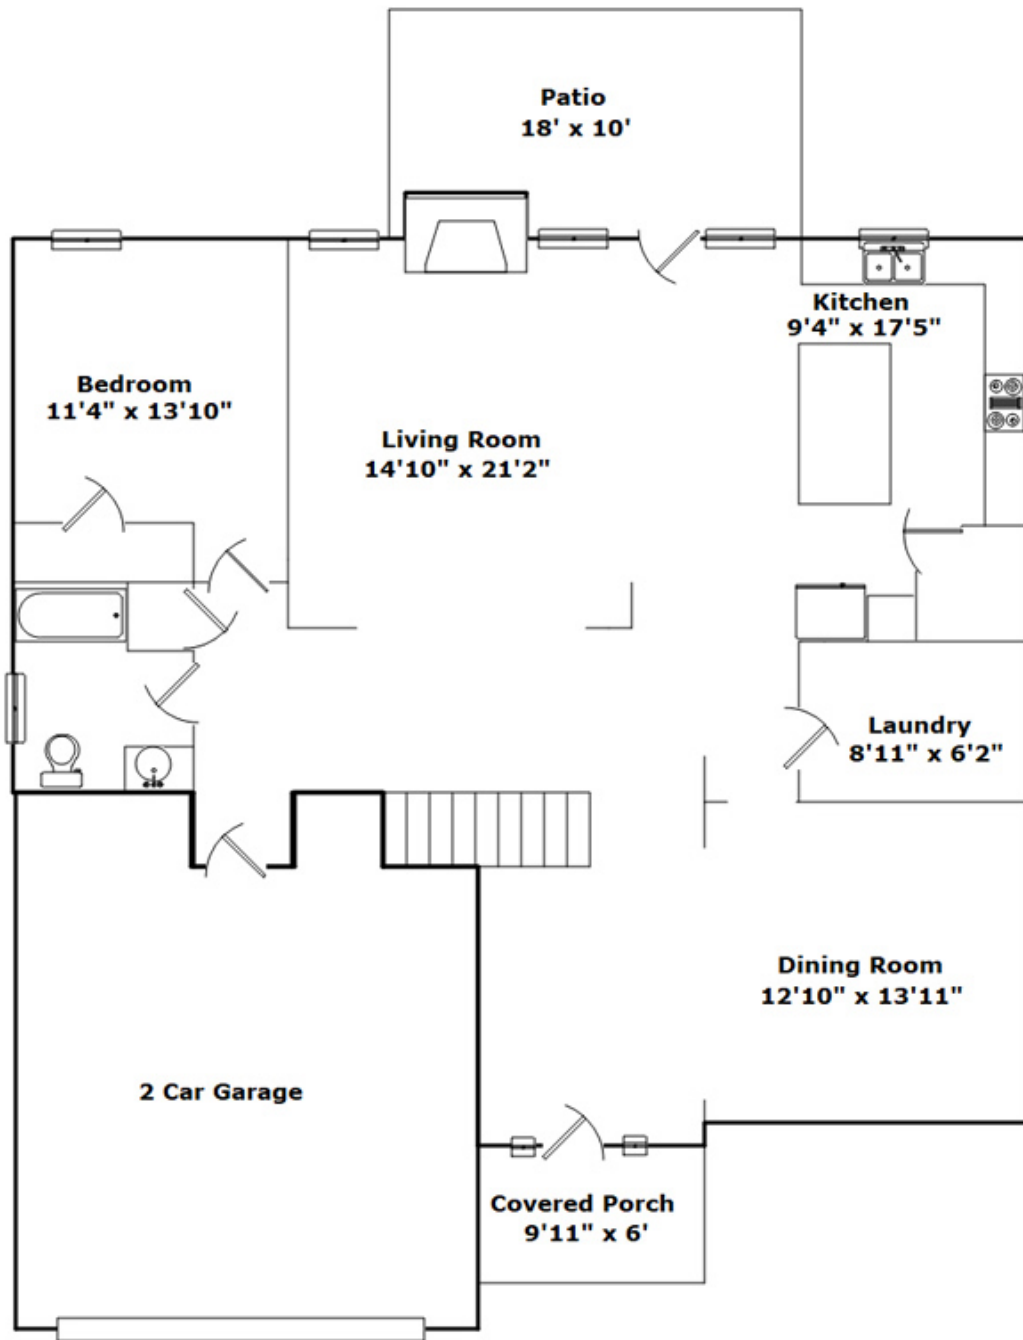

312 Amesbury lane - Easley, SC 29640

Drawn by: Look2 Home Marketing Upstate SC
<http://www.look2homes.com/l2fp/floorplan/index.php?oid=15211>

Pam Merritt

Cell Phone: 864-607-8338

Pam@leonardibracken.com

<http://www.leonardibracken.com/>

Information is deemed reliable but not guaranteed!

**LEONARDI
BRACKEN**
REAL ESTATE