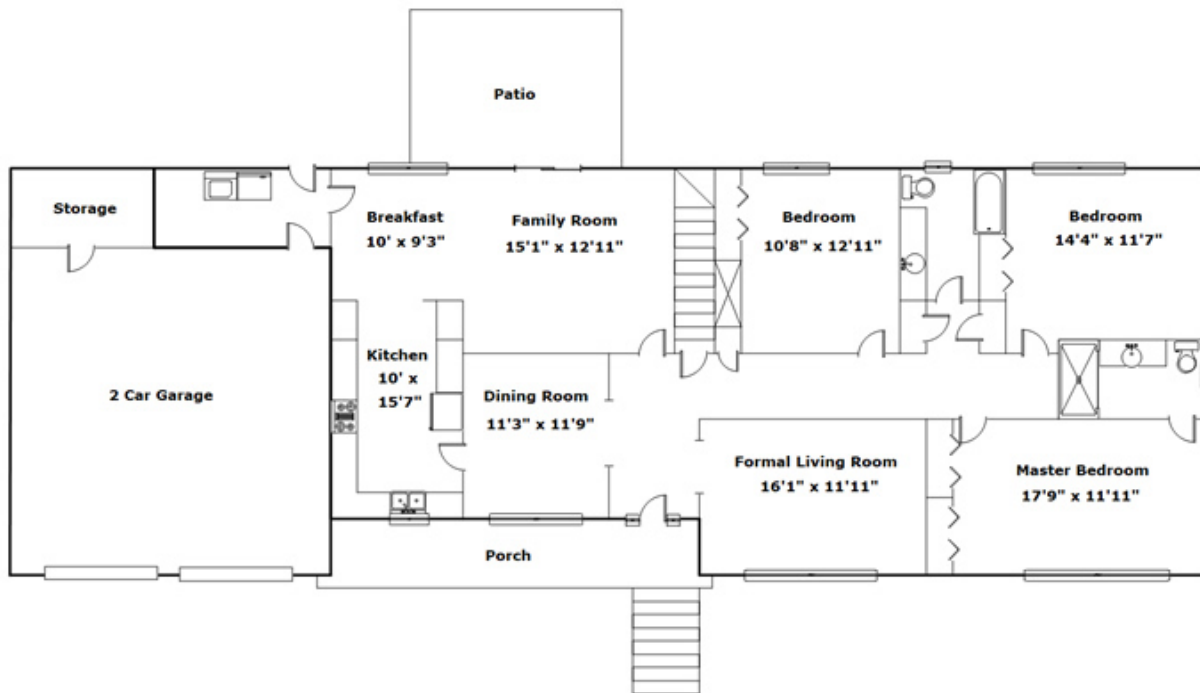

1512 Whipoorwill Dr - West Columbia, SC 29169

Drawn by: Look2 Homes Columbia

<http://www.look2homes.com/l2fp/floorplan/index.php?oid=14991>

Office Phone: 803-345-8300

Cell Phone: 803-606-6185

astjohn@cbscarolinas.com

Information is deemed reliable but not guaranteed!

RESIDENTIAL BROKERAGE