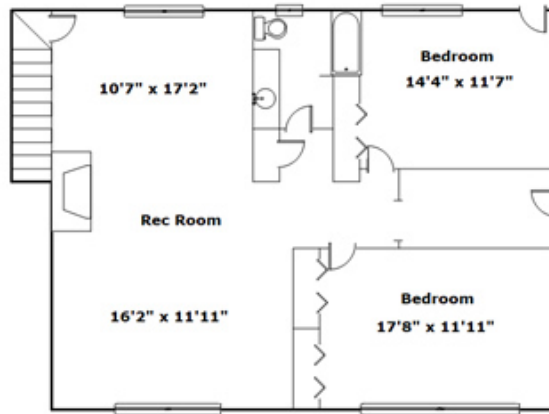

1512 Whippoorwill Dr - West Columbia, SC 29169

Drawn by: Look2 Homes Columbia

<http://www.look2homes.com/l2fp/floorplan/index.php?oid=14991>

Office Phone: 803-345-8300

Cell Phone: 803-606-6185

astjohn@cbcarolinas.com

Information is deemed reliable but not guaranteed!

RESIDENTIAL BROKERAGE