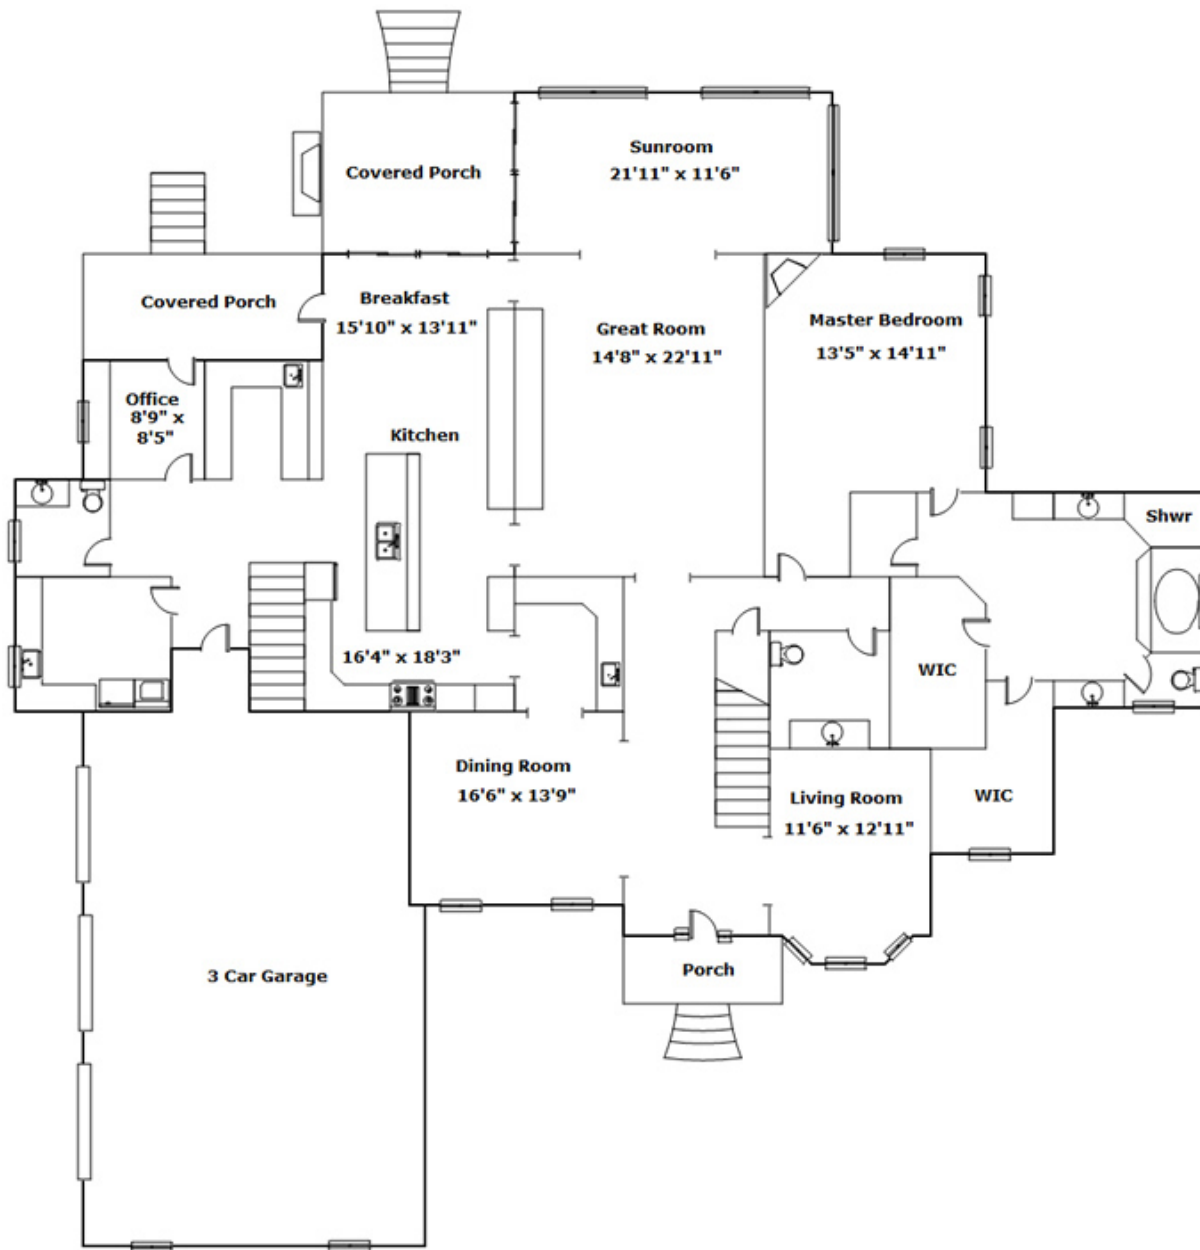

20 Sweetspire Dr - Elgin, SC 29045

Drawn by: Look2 Homes Columbia

<http://www.look2homes.com/l2fp/floorplan/index.php?oid=14776>

Steve Applewhite

Cell Phone: 803-309-2023

slapplew@gmail.com

<http://www.applewhitehomes.com>

Information is deemed reliable but not guaranteed!

RESIDENTIAL BROKERAGE