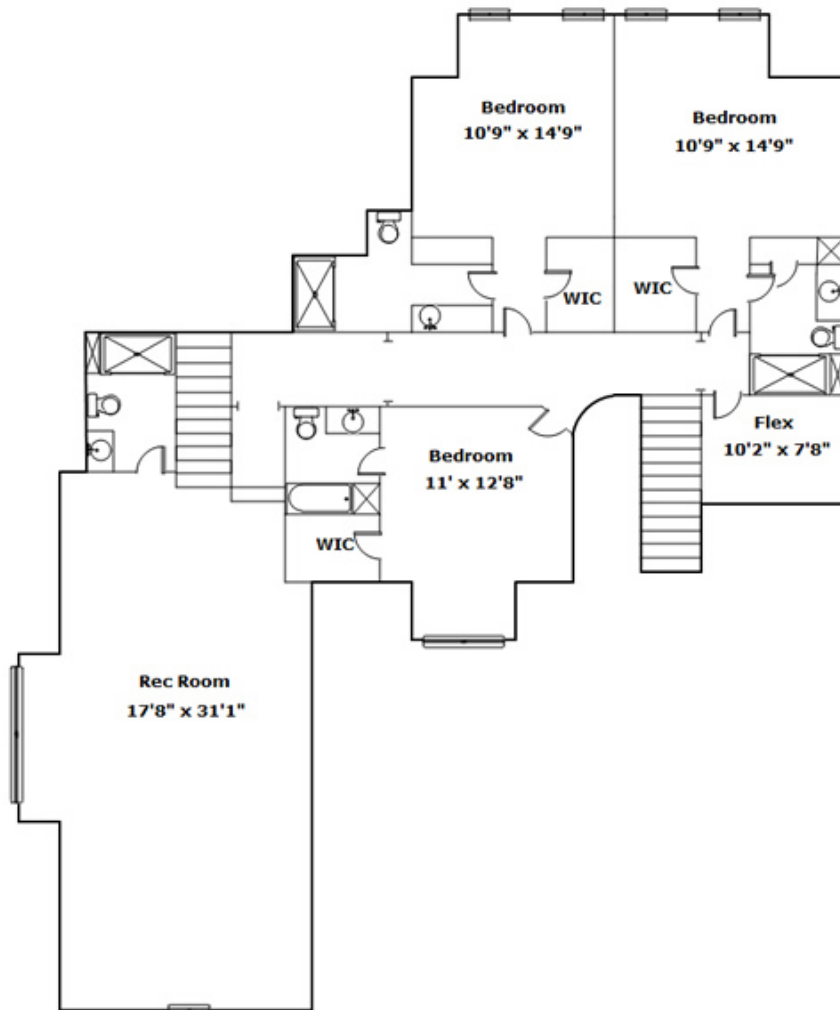

20 Sweetspire Dr - Elgin, SC 29045

Drawn by: Look2 Homes Columbia

<http://www.look2homes.com/l2fp/floorplan/index.php?oid=14776>

Steve Applewhite

Cell Phone: 803-309-2023

slapplew@gmail.com

<http://www.applewhitehomes.com>

Information is deemed reliable but not guaranteed!

RESIDENTIAL BROKERAGE