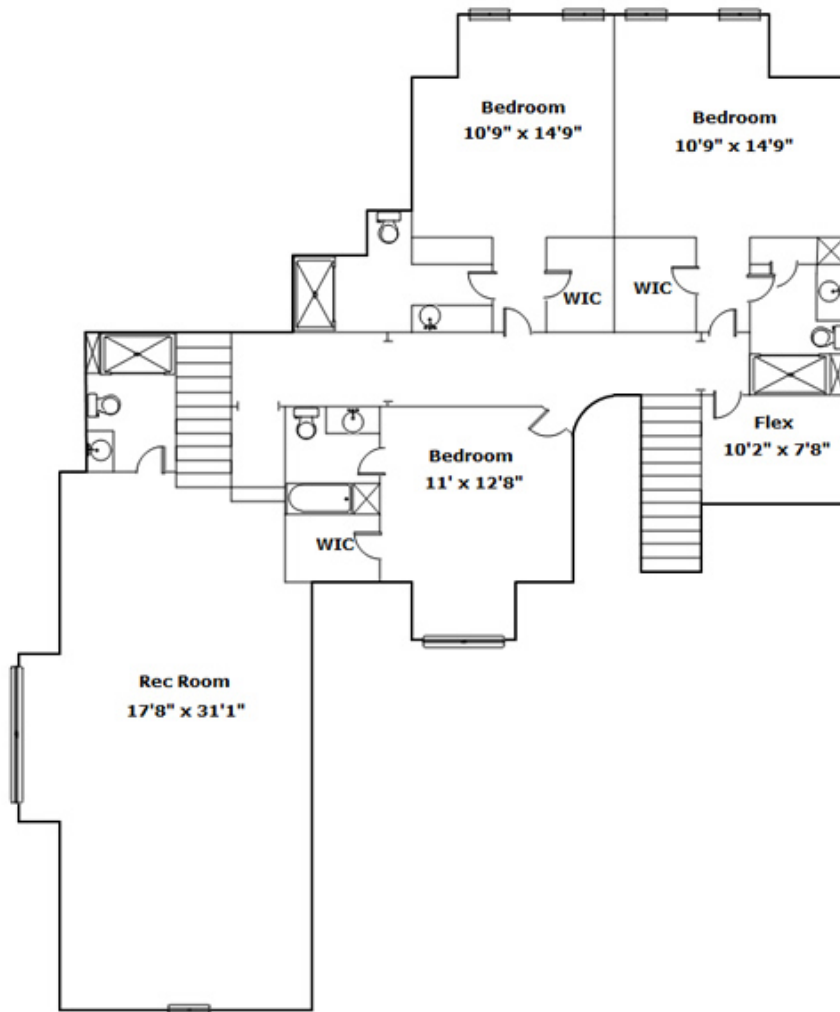

20 Sweetspire Dr - Elgin, SC 29045

Drawn by: Look2 Homes Columbia

<http://www.look2homes.com/l2fp/floorplan/index.php?oid=14776>

Steve Applewhite

Cell Phone: 803-309-2023

slapplew@gmail.com

<http://www.applewhitehomes.com>

Information is deemed reliable but not guaranteed!

RESIDENTIAL BROKERAGE