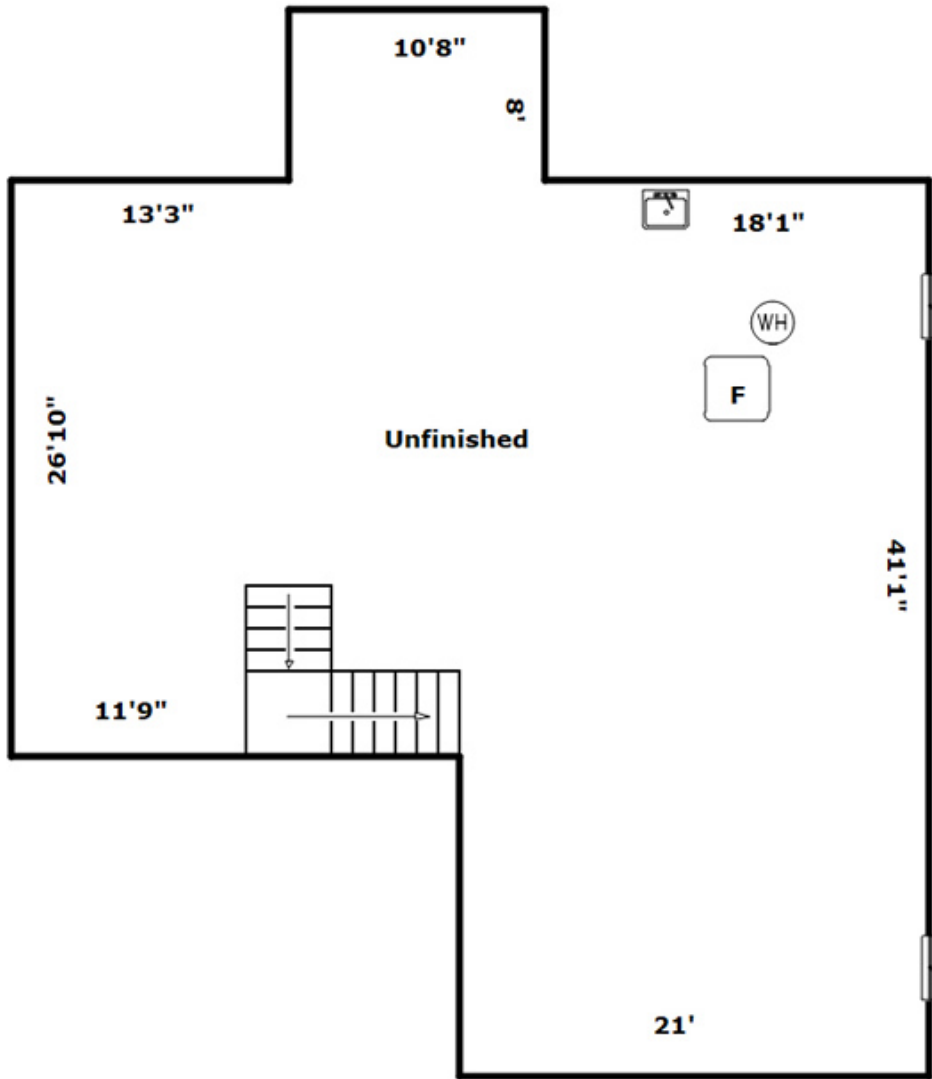

Drawn by: Look2Home Services

<http://www.look2homes.com/l2fp/floorplan/index.php?oid=14737>

Michelle Largent

Office Phone: 309-687-4862

Cell Phone: 309-208-7446

michellelargent1@gmail.com

<http://www.michellelargent.com>