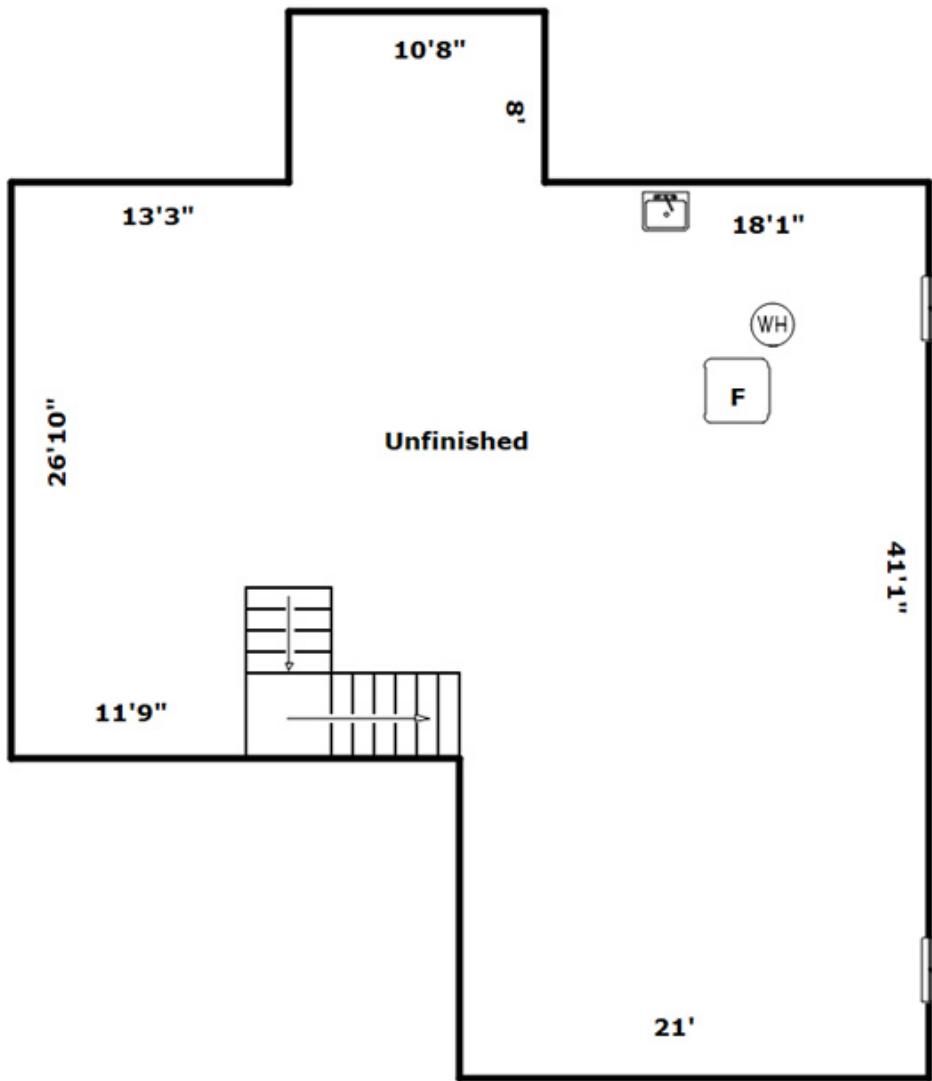

Drawn by: Look2Home Services

<http://www.look2homes.com/l2fp/floorplan/index.php?oid=14737>

Michelle Largent

Office Phone: 309-687-4862

Cell Phone: 309-208-7446

michellelargent1@gmail.com

<http://www.michellelargent.com>