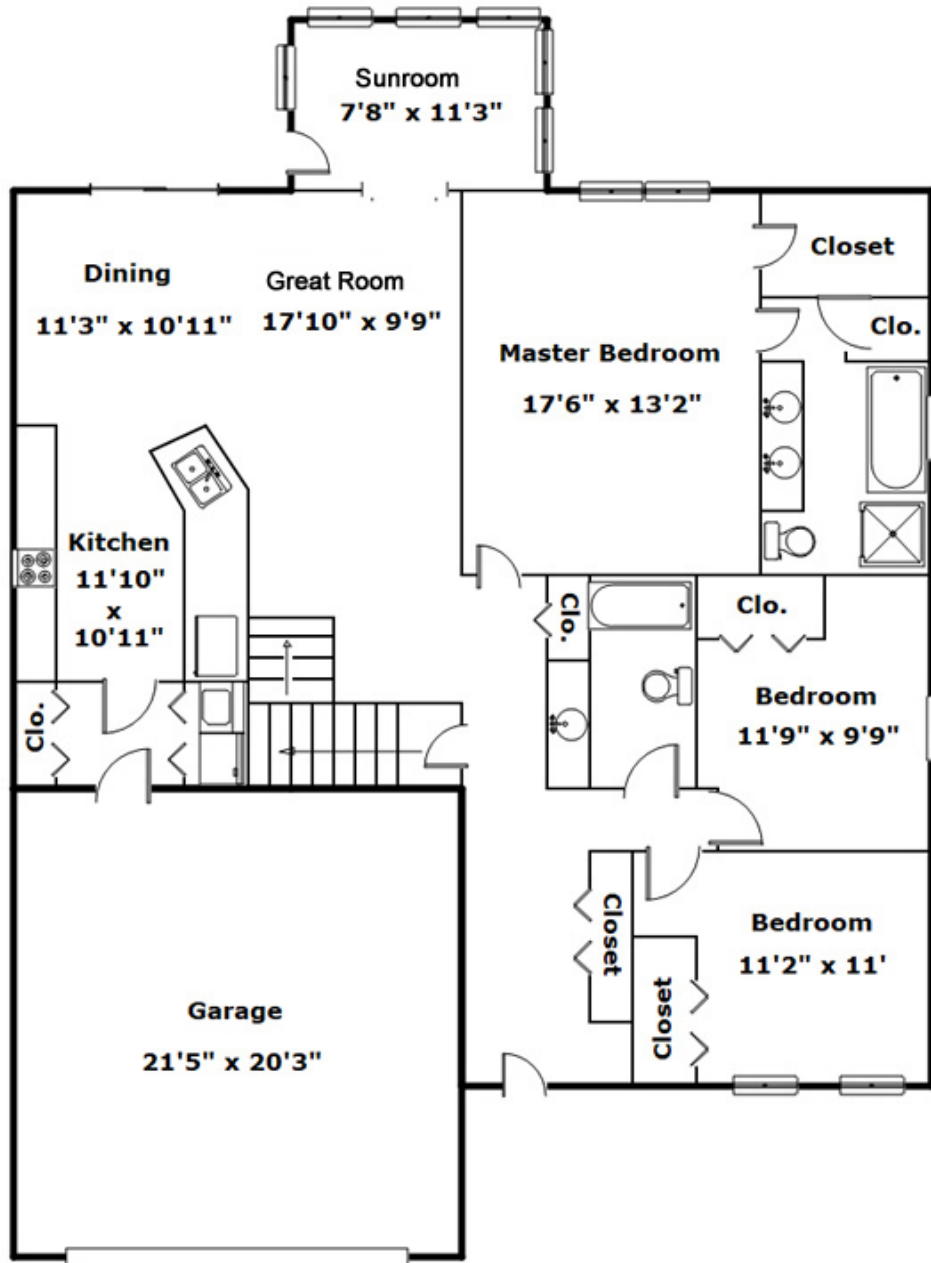

## **Property Details**

3 Bedroom(s)  
2 Bath(s)

## **SQFT**

Total	3195
Main Level	1608
Unfin Basement	1587
Garage	462

**Michelle Largent**

Office Phone: 309-687-4862

Cell Phone: 309-208-7446

michellelargent1@gmail.com

<http://www.michellelargent.com>

Information is deemed reliable but not guaranteed!