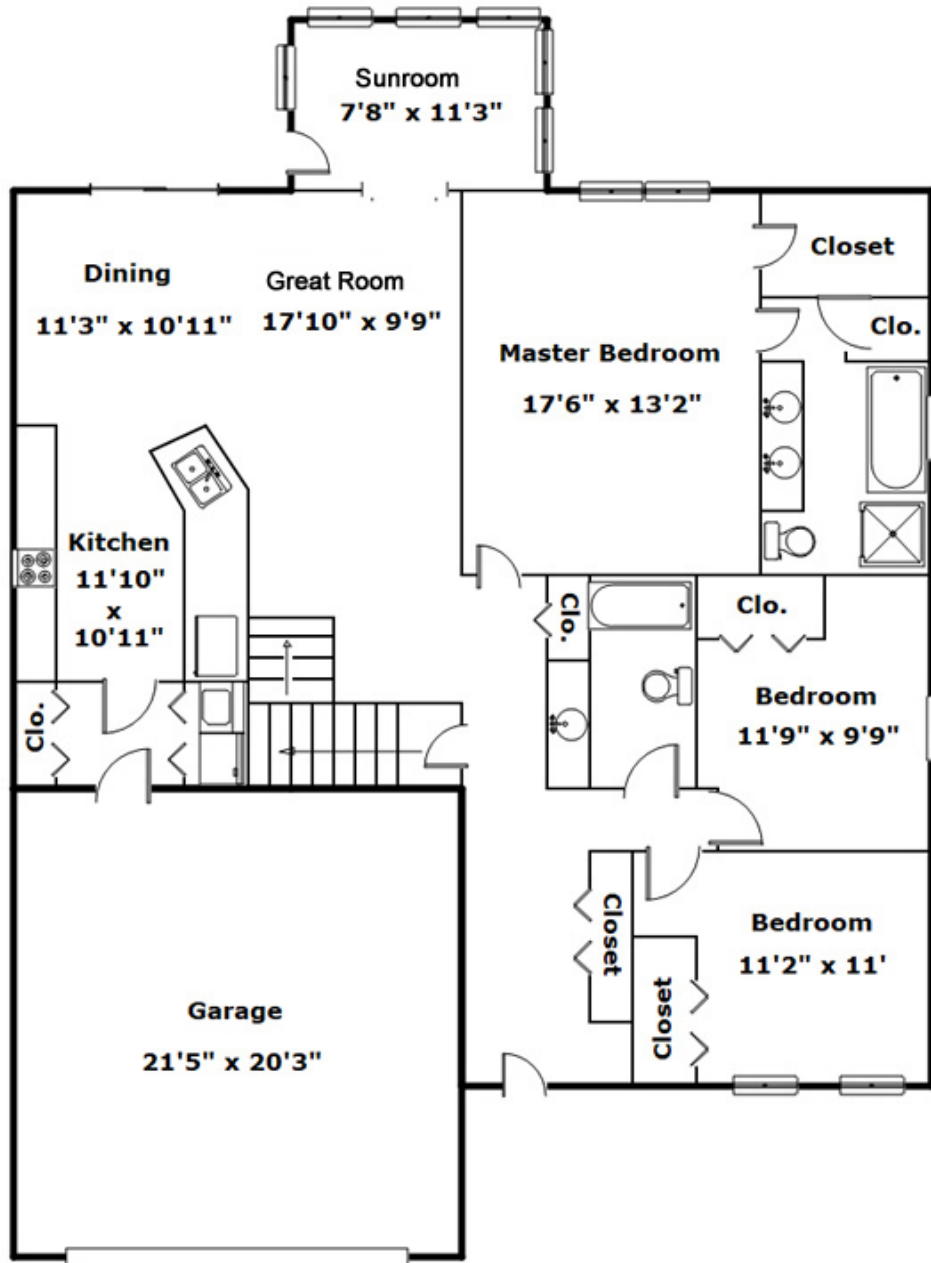

Drawn by: Look2Home Services

<http://www.look2homes.com/l2fp/floorplan/index.php?oid=14737>

Michelle Largent

Office Phone: 309-687-4862

Cell Phone: 309-208-7446

michellelargent1@gmail.com

<http://www.michellelargent.com>