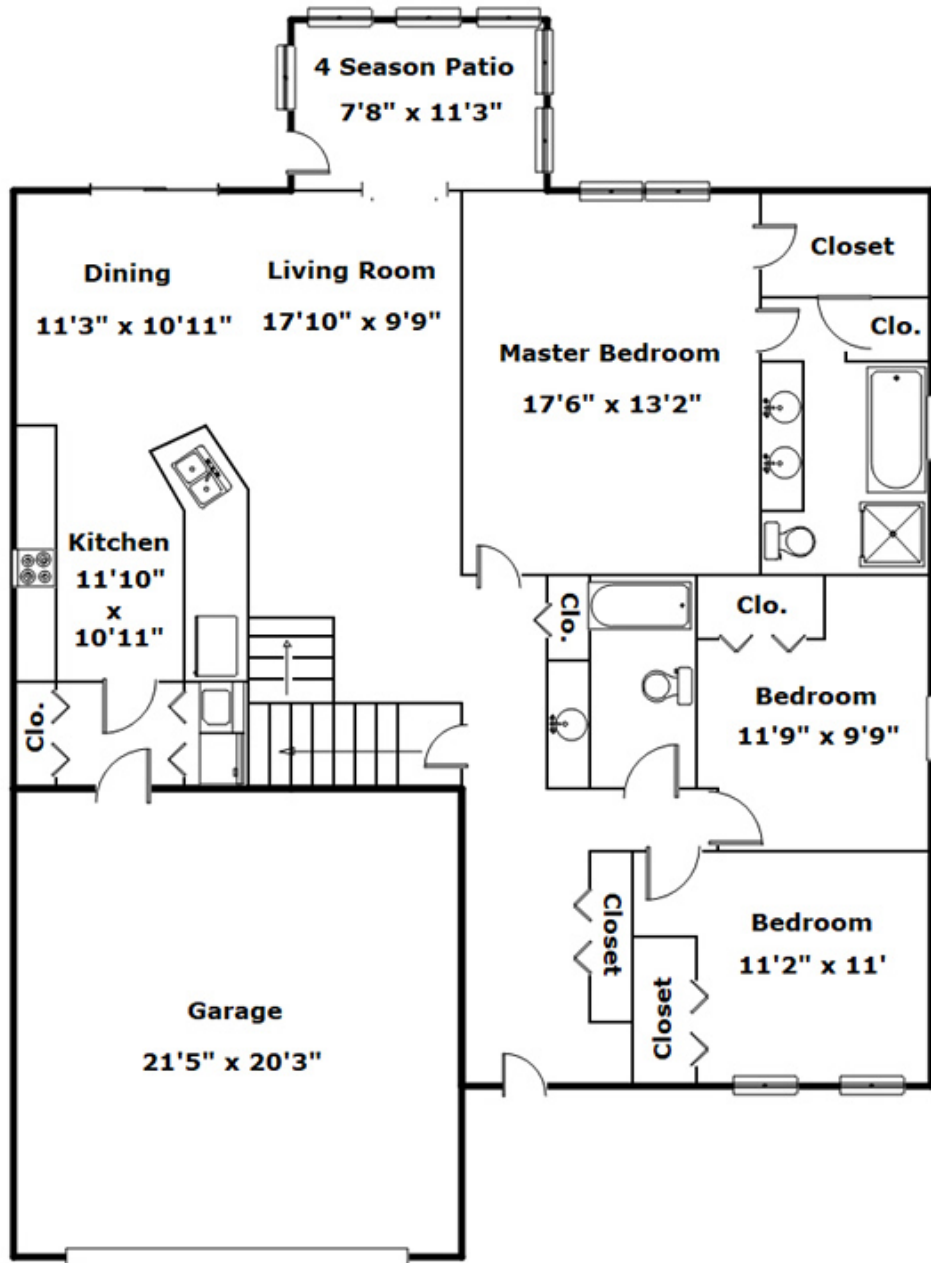

Drawn by: Look2Home Services

<http://www.look2homes.com/l2fp/floorplan/index.php?oid=14737>

Michelle Largent

Office Phone: 309-687-4862

Cell Phone: 309-208-7446

michellelargent1@gmail.com

<http://www.michellelargent.com>