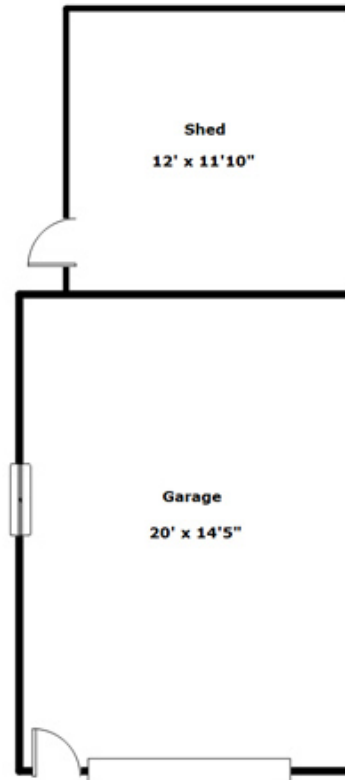

107 Lawdale - Bartonville, IL 61607

Drawn by: Look2Home Services

<http://www.look2homes.com/l2fp/floorplan/index.php?oid=14698>

Tricia Yordy

Office Phone: 309-691-8300

Cell Phone: 309-360-8798

TriciaYordy@Gmail.com

Information is deemed reliable but not guaranteed!