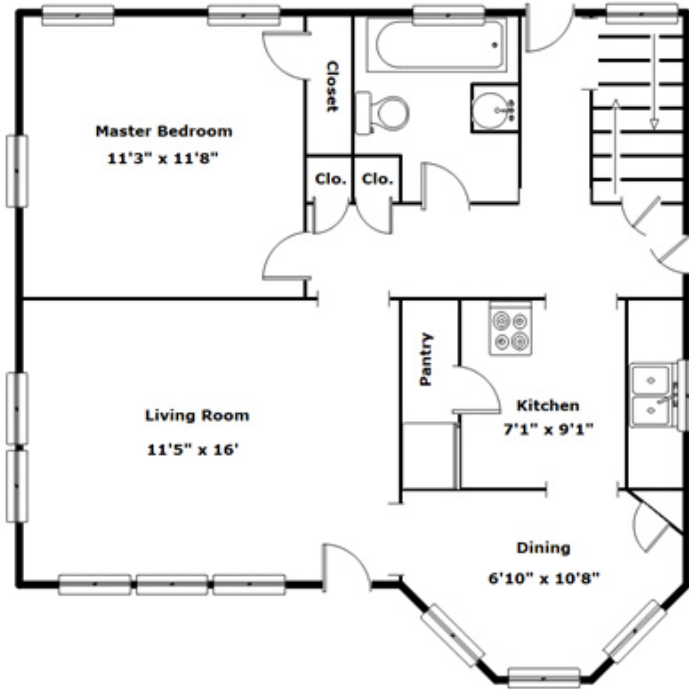

107 Lawdale - Bartonville, IL 61607

Drawn by: Look2Home Services

<http://www.look2homes.com/l2fp/floorplan/index.php?oid=14698>

Tricia Yordy

Office Phone: 309-691-8300

Cell Phone: 309-360-8798

TriciaYordy@Gmail.com

Information is deemed reliable but not guaranteed!