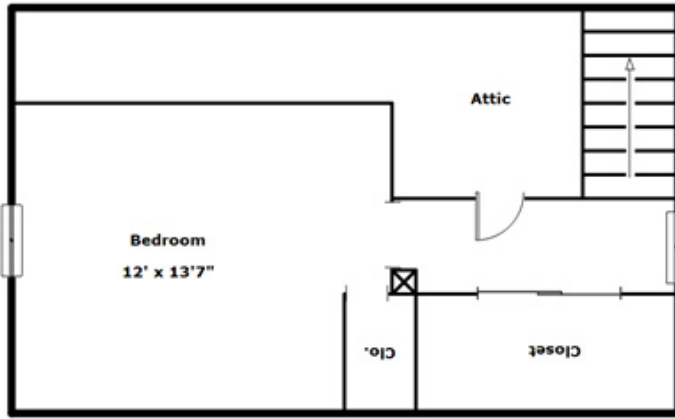

107 Lawndale - Bartonville, IL 61607

Drawn by: Look2Home Services

<http://www.look2homes.com/l2fp/floorplan/index.php?oid=14698>

Tricia Yordy

Office Phone: 309-691-8300

Cell Phone: 309-360-8798

TriciaYordy@Gmail.com

Information is deemed reliable but not guaranteed!