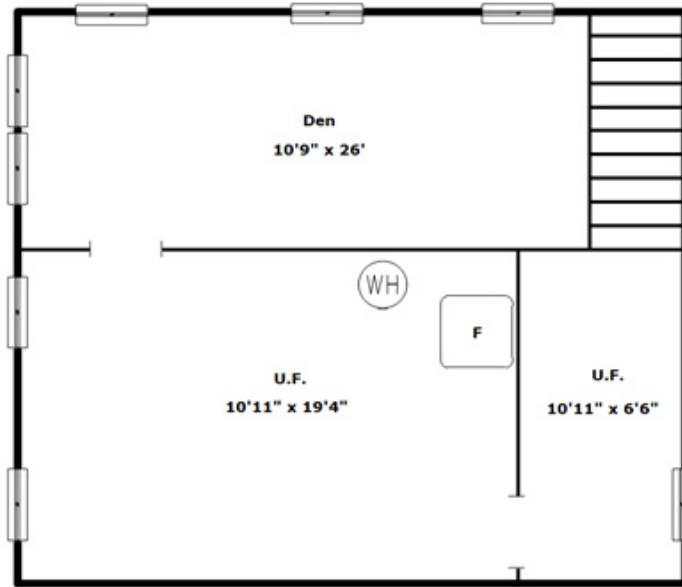

107 Lawndale - Bartonville, IL 61607

Drawn by: Look2Home Services

<http://www.look2homes.com/l2fp/floorplan/index.php?oid=14698>

Tricia Yordy

Office Phone: 309-691-8300

Cell Phone: 309-360-8798

TriciaYordy@Gmail.com

Information is deemed reliable but not guaranteed!