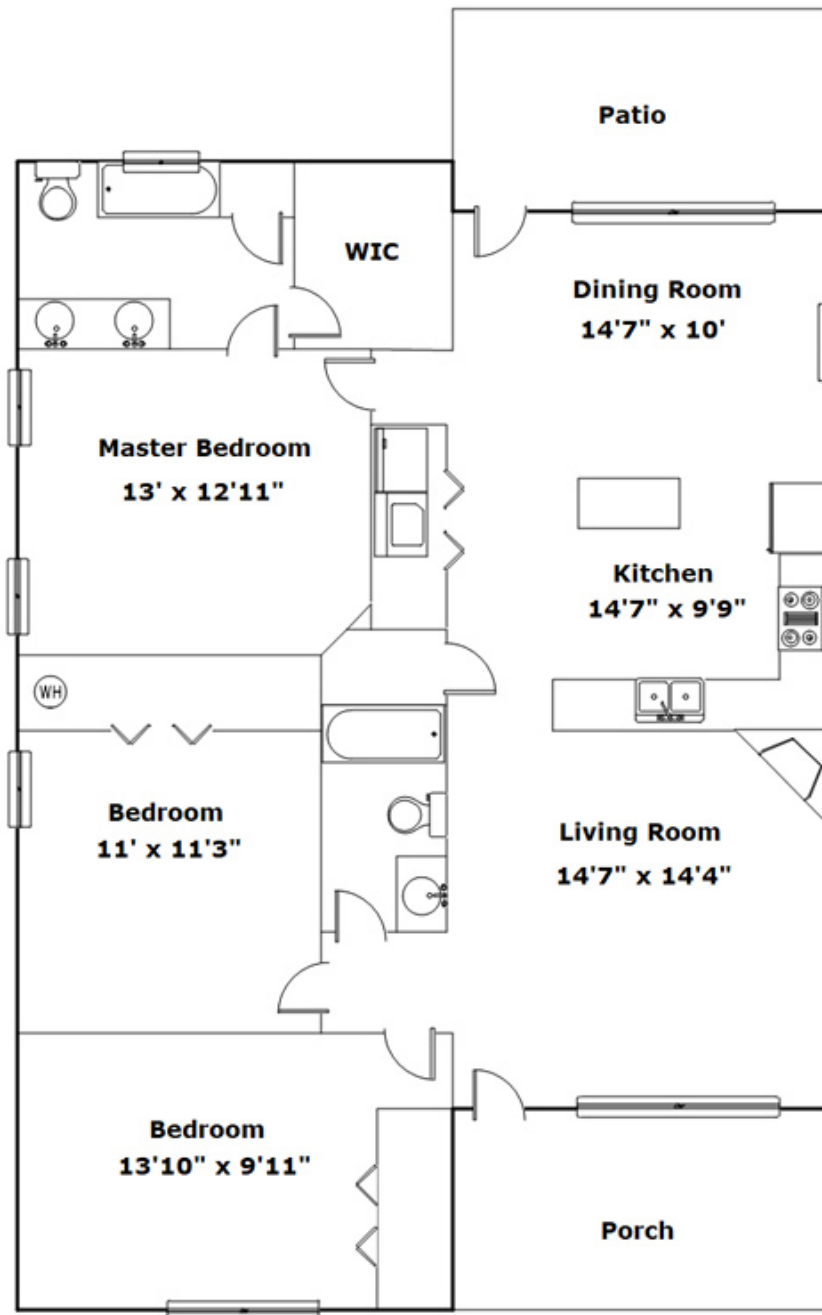

220 Windsor Trace Dr - Columbia, SC 29209

Drawn by: Look2 Homes Columbia

<http://www.look2homes.com/l2fp/floorplan/index.php?oid=14562>

William King

Office Phone: 803-772-5858

Cell Phone: 803-727-4454

williamking@kw.com

Information is deemed reliable but not guaranteed!

kw
KELLERWILLIAMS