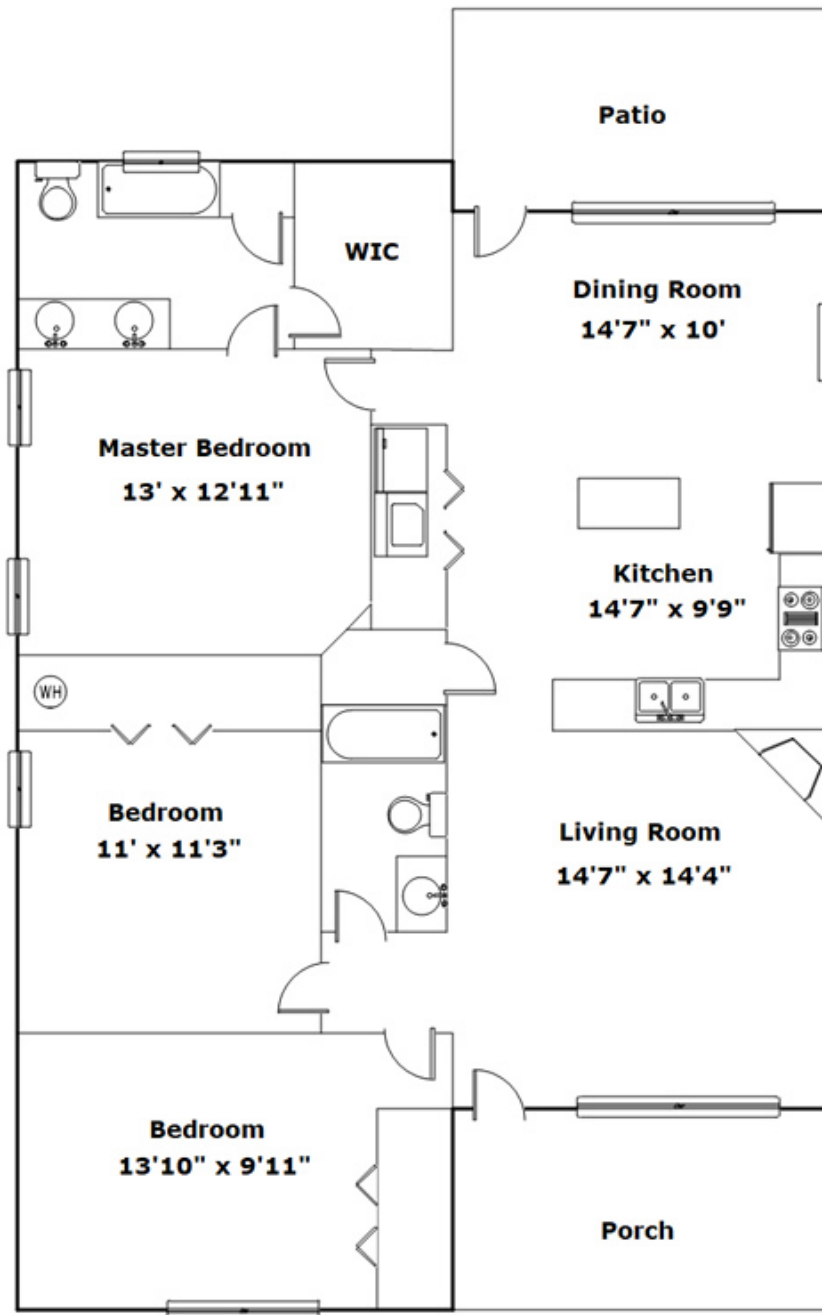

220 Windsor Trace Dr - Columbia, SC 29209

Presenting a beautiful home for your consideration!

Property Details

3 Bedroom(s)
2 Bath(s)

SQFT

Main Level 1320

William King

Office Phone: 803-772-5858
Cell Phone: 803-727-4454
williamking@kw.com

Information is deemed reliable but not guaranteed!

220 Windsor Trace Dr - Columbia, SC 29209

Drawn by: Look2 Homes Columbia

<http://www.look2homes.com/l2fp/floorplan/index.php?oid=14562>

William King

Office Phone: 803-772-5858