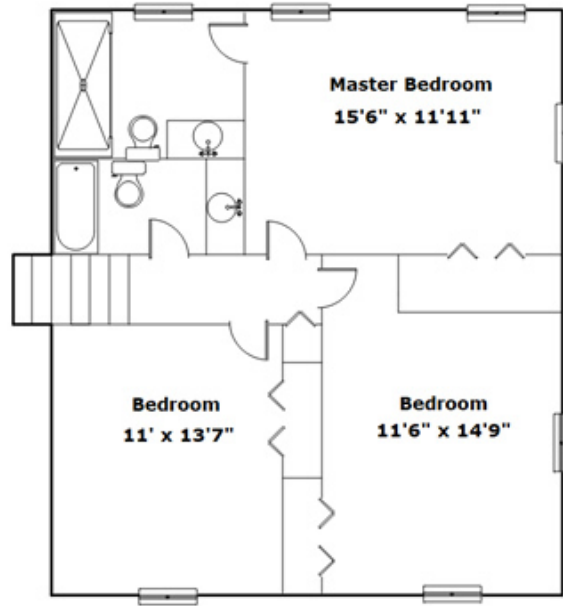

207 Shillingford Rd - Irmo, SC 29063

Presenting a beautiful home for your consideration!

Property Details

3 Bedroom(s)
2 Bath(s)

SQFT

Total	2076
Main Level	1263
Upper Level	813
Garage	722

David DuPree

Cell Phone: 803-414-1231
ddupree@bhhsmidlands.com
<http://https://www.ddupree.com/>

Drawn by: Look2 Homes Columbia

<http://www.look2homes.com/l2fp/floorplan/index.php?oid=14559>

David DuPree

Cell Phone: 803-414-1231

ddupree@bhsmidlands.com

<http://https://www.ddupree.com/>

Information is deemed reliable but not guaranteed!