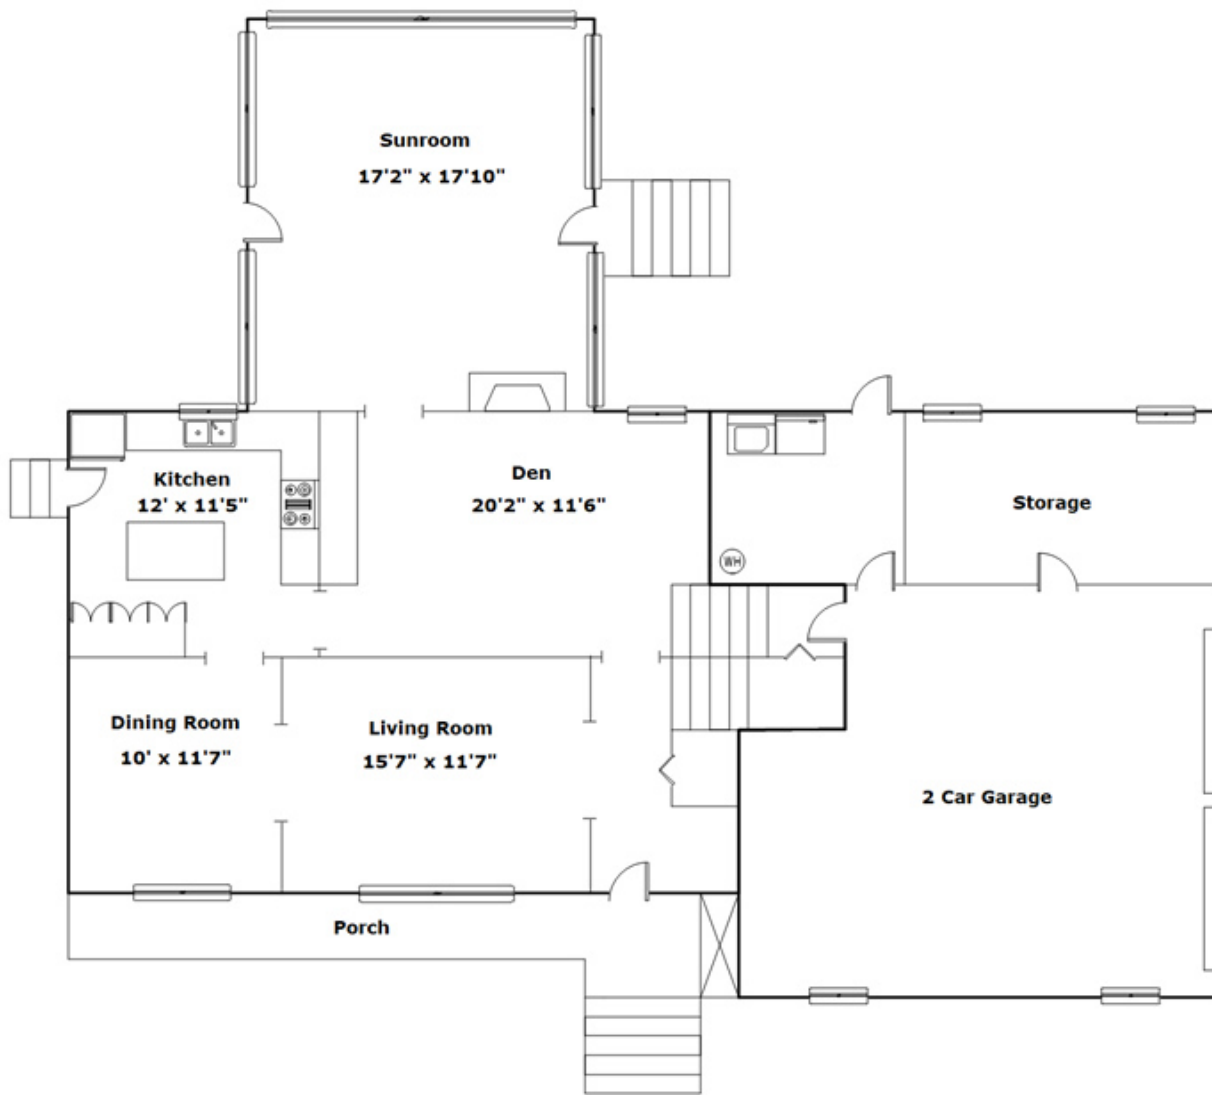

207 Shillingford Rd - Irmo, SC 29063

Drawn by: Look2 Homes Columbia

<http://www.look2homes.com/l2fp/floorplan/index.php?oid=14559>

David DuPree

Cell Phone: 803-414-1231

ddupree@bhhsmidlands.com

<http://https://www.ddupree.com/>

Information is deemed reliable but not guaranteed!

**BERKSHIRE
HATHAWAY**
HomeServices

Midlands Real Estate