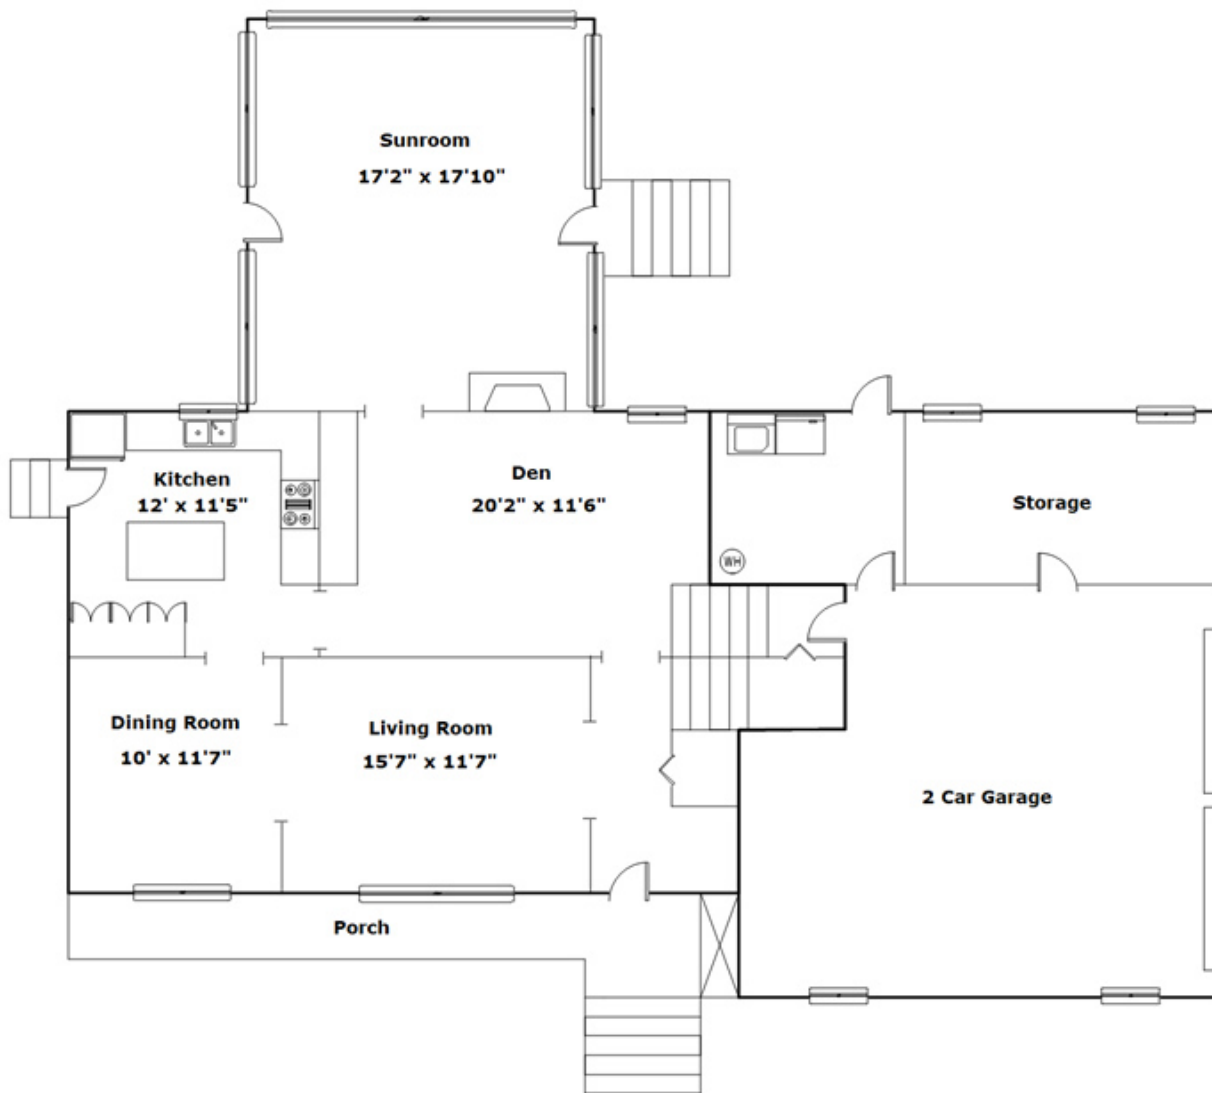

207 Shillingford Rd - Irmo, SC 29063

Drawn by: Look2 Homes Columbia

<http://www.look2homes.com/l2fp/floorplan/index.php?oid=14559>

David DuPree

Cell Phone: 803-414-1231

ddupree@bhhsmidlands.com

<http://https://www.ddupree.com/>

Information is deemed reliable but not guaranteed!

**BERKSHIRE
HATHAWAY**
HomeServices

Midlands Real Estate