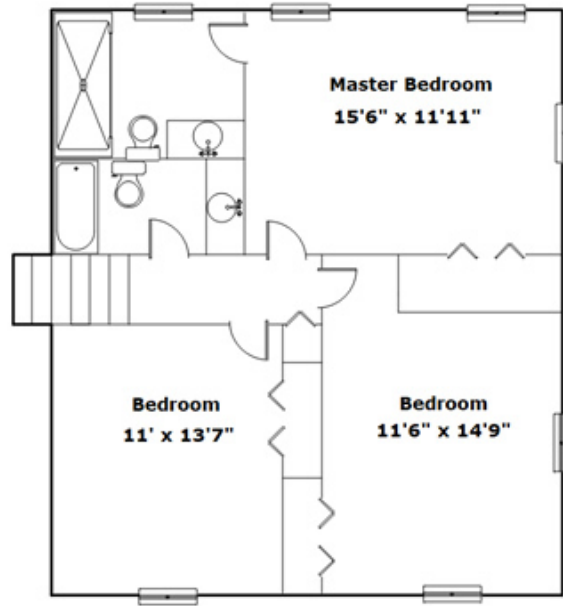

## 207 Shillingford Rd - Irmo, SC 29063

**Drawn by:** Look2 Homes Columbia

<http://www.look2homes.com/l2fp/floorplan/index.php?oid=14559>