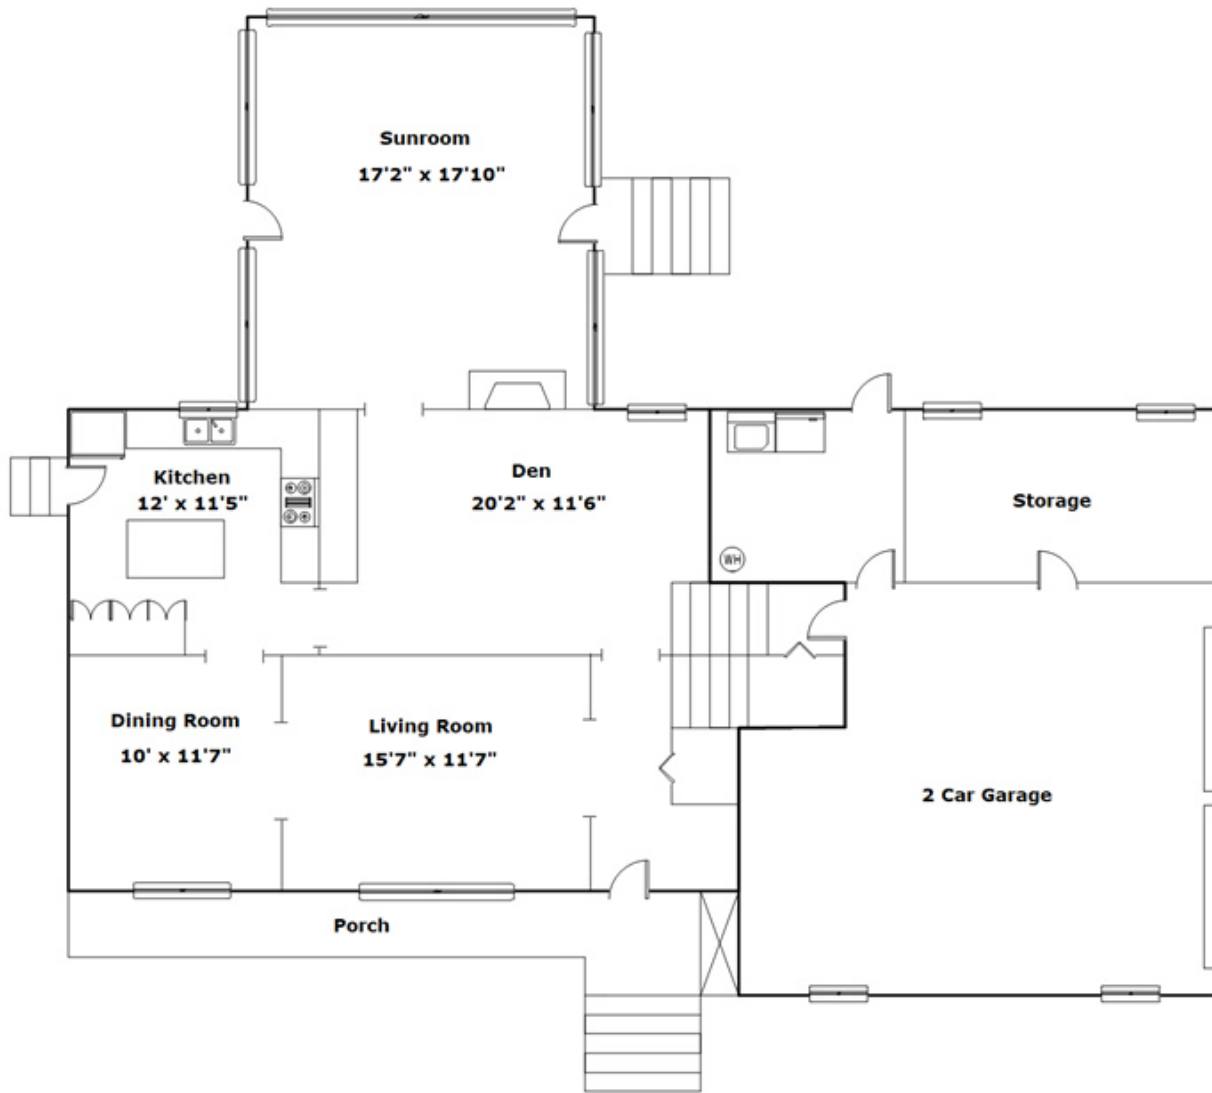

207 Shillingford Rd - Irmo, SC 29063

Drawn by: Look2 Homes Columbia

<http://www.look2homes.com/l2fp/floorplan/index.php?oid=14559>

David DuPree

Cell Phone: 803-414-1231

ddupree@bhhsmidlands.com

<http://https://www.ddupree.com/>

Information is deemed reliable but not guaranteed!

**BERKSHIRE
HATHAWAY**
HomeServices

Midlands Real Estate