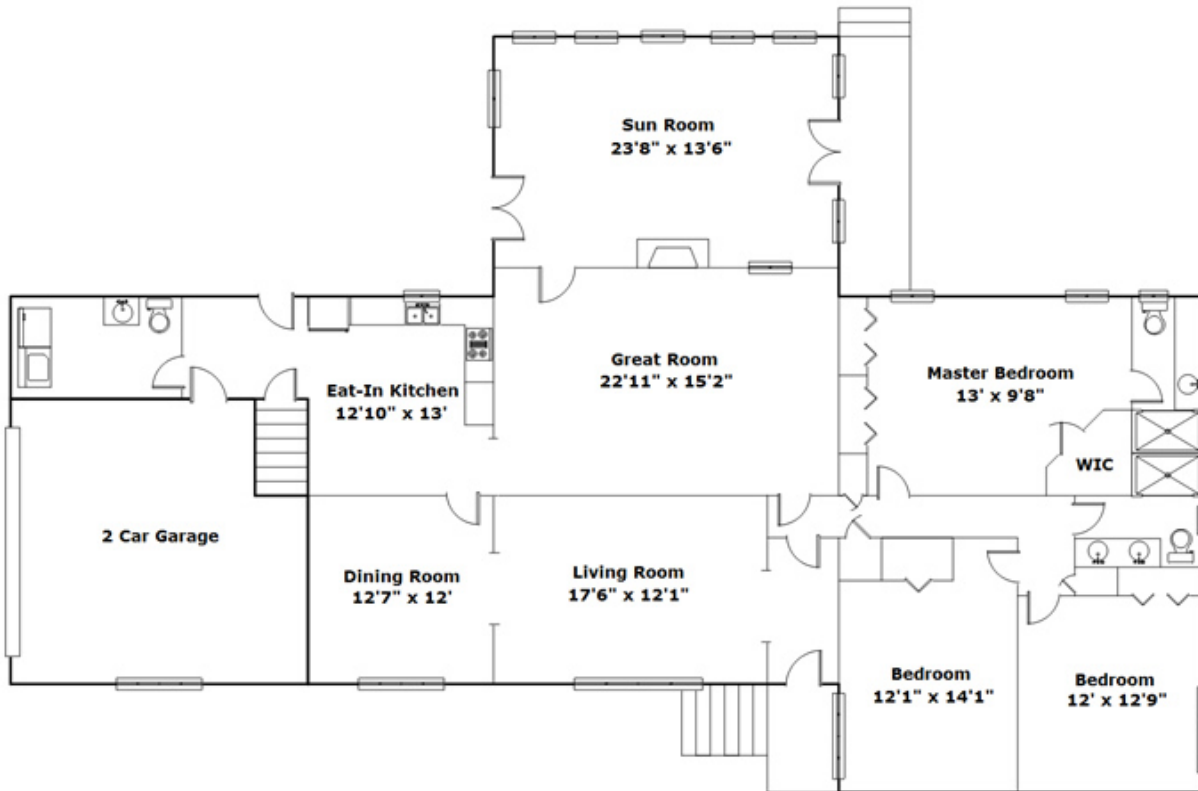

1335 Country Squire Dr - Columbia, SC 29212

Drawn by: Look2 Homes Columbia

<http://www.look2homes.com/l2fp/floorplan/index.php?oid=12351>

Office Phone: 803-781-1623

Cell Phone: 803-528-1260

sellbuylou@gmail.com

Information is deemed reliable but not guaranteed!