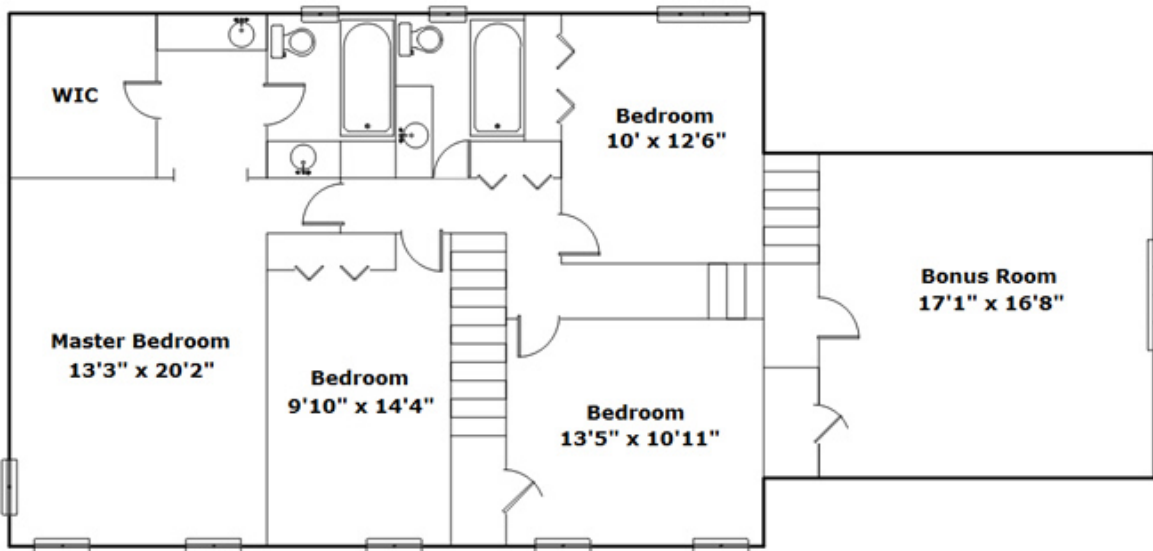

8 E Bend Ct - Columbia, SC 29223

Drawn by: Look2 Homes Columbia

<http://www.look2homes.com/l2fp/floorplan/index.php?oid=12349>

Buddy Lewis

Office Phone: 803-788-1450

Cell Phone: 803-960-7108

buddy@buddylewis.com

<http://www.buddylewis.com>

Information is deemed reliable but not guaranteed!

RESIDENTIAL BROKERAGE