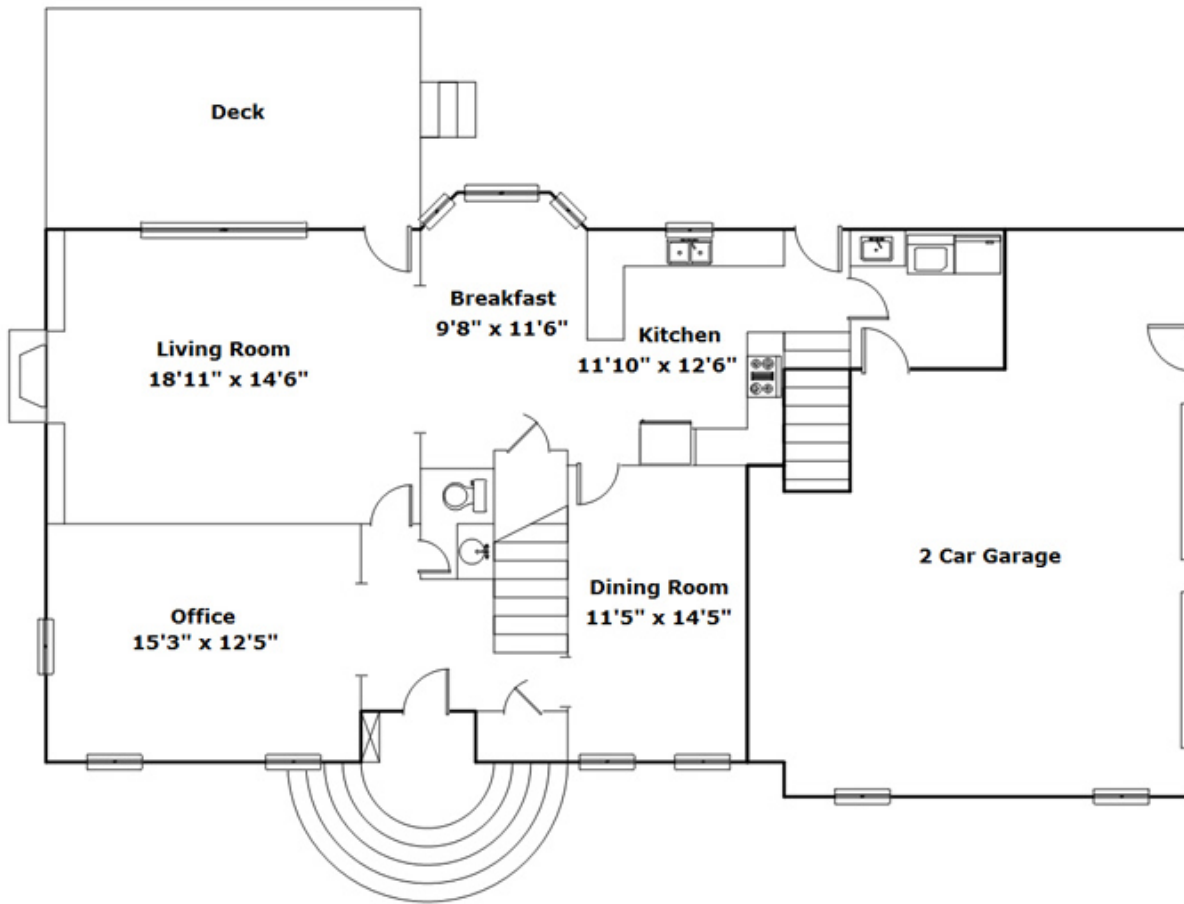

Drawn by: Look2 Homes Columbia

<http://www.look2homes.com/l2fp/floorplan/index.php?oid=12349>

Buddy Lewis

Office Phone: 803-788-1450

Cell Phone: 803-960-7108

buddy@buddylewis.com

<http://www.buddylewis.com>

Information is deemed reliable but not guaranteed!

RESIDENTIAL BROKERAGE