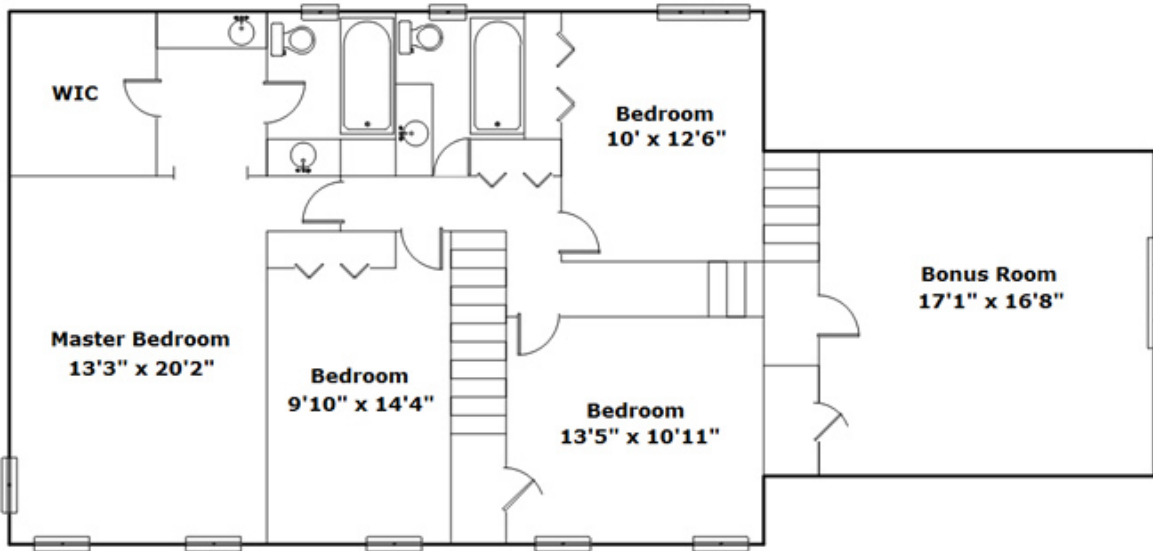

8 E Bend Ct - Columbia, SC 29223

Drawn by: Look2 Homes Columbia

<http://www.look2homes.com/l2fp/floorplan/index.php?oid=12349>

Buddy Lewis

Office Phone: 803-788-1450

Cell Phone: 803-960-7108

buddy@buddylewis.com

<http://www.buddylewis.com>

Information is deemed reliable but not guaranteed!

RESIDENTIAL BROKERAGE