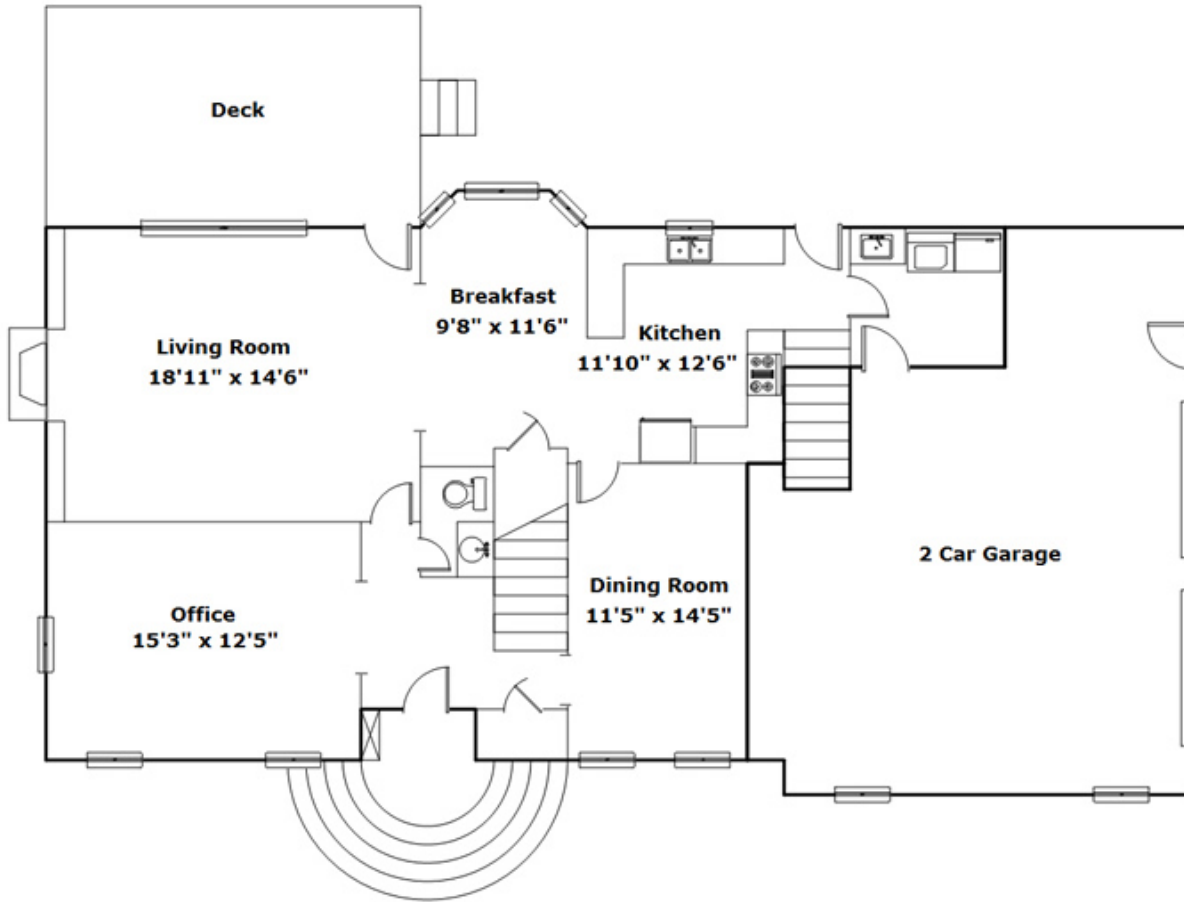

Drawn by: Look2 Homes Columbia

<http://www.look2homes.com/l2fp/floorplan/index.php?oid=12349>

Buddy Lewis

Office Phone: 803-788-1450

Cell Phone: 803-960-7108

buddy@buddylewis.com

<http://www.buddylewis.com>

Information is deemed reliable but not guaranteed!

RESIDENTIAL BROKERAGE