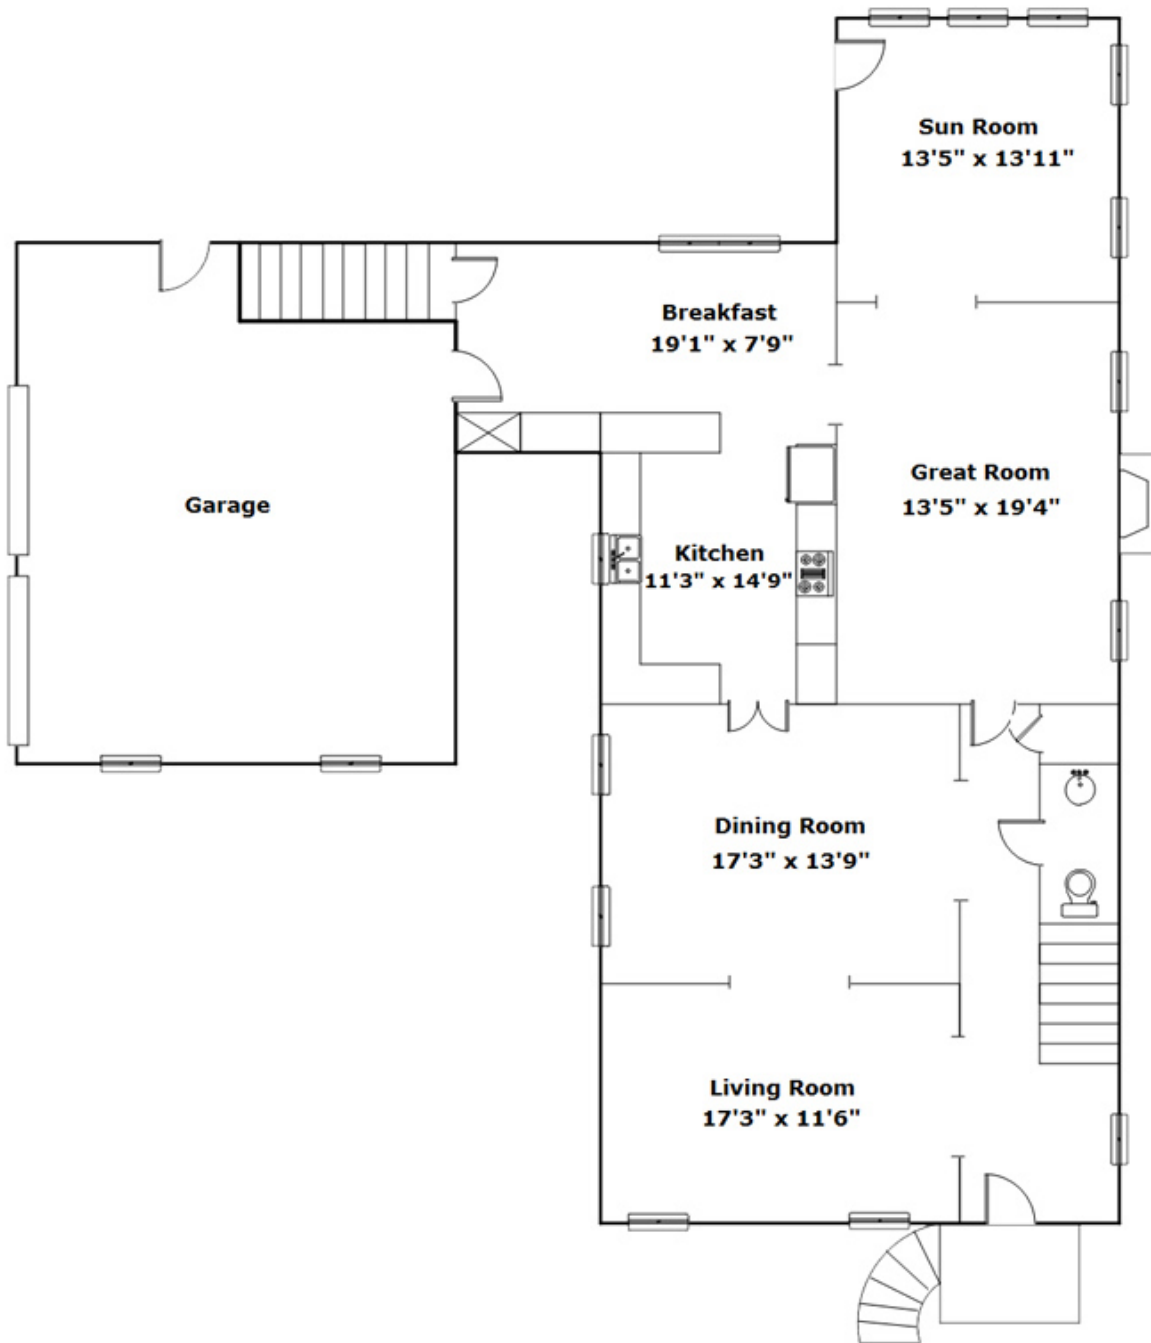

8 Running Fox Ct - Columbia, SC 29223

Drawn by: Look2 Homes Columbia

<http://www.look2homes.com/l2fp/floorplan/index.php?oid=12340>

Emily Lewis

Office Phone: 803-788-1450

Cell Phone: 803-730-2625

emily@emilylewis.com

<http://www.emilylewis.com>

Information is deemed reliable but not guaranteed!

RESIDENTIAL BROKERAGE