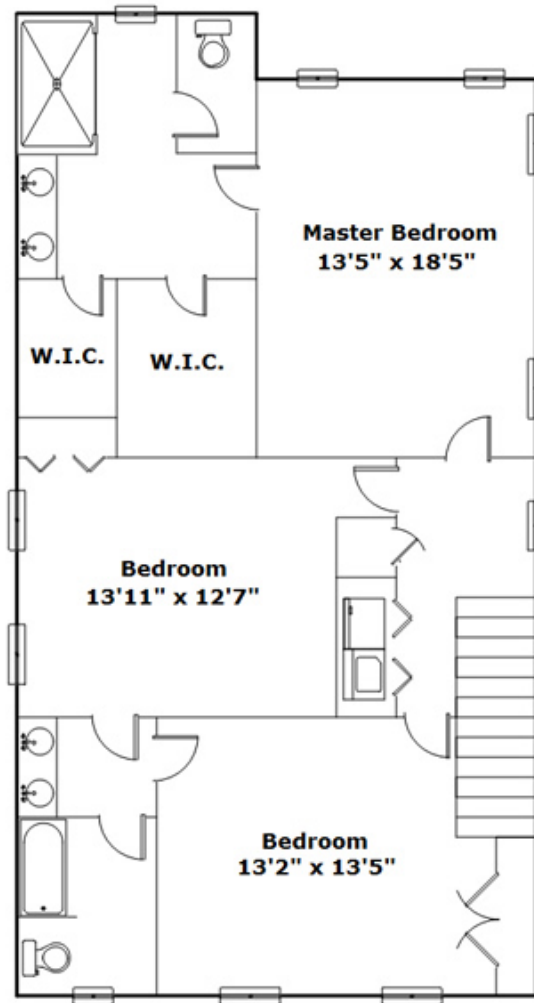

8 Running Fox Ct - Columbia, SC 29223

Drawn by: Look2 Homes Columbia

<http://www.look2homes.com/l2fp/floorplan/index.php?oid=12340>

Emily Lewis

Office Phone: 803-788-1450

Cell Phone: 803-730-2625

emily@emilylewis.com

<http://www.emilylewis.com>

Information is deemed reliable but not guaranteed!

RESIDENTIAL BROKERAGE