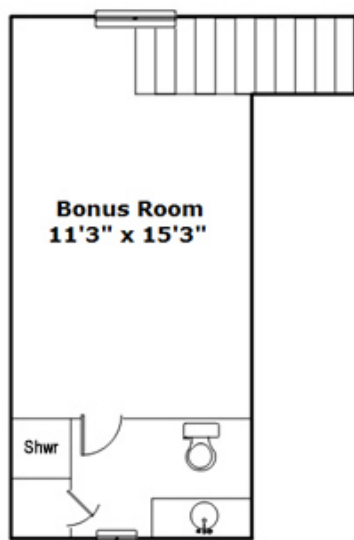

8 Running Fox Ct - Columbia, SC 29223

Drawn by: Look2 Homes Columbia

<http://www.look2homes.com/l2fp/floorplan/index.php?oid=12340>

Emily Lewis

Office Phone: 803-788-1450

Cell Phone: 803-730-2625

emily@emilylewis.com

<http://www.emilylewis.com>

Information is deemed reliable but not guaranteed!

RESIDENTIAL BROKERAGE