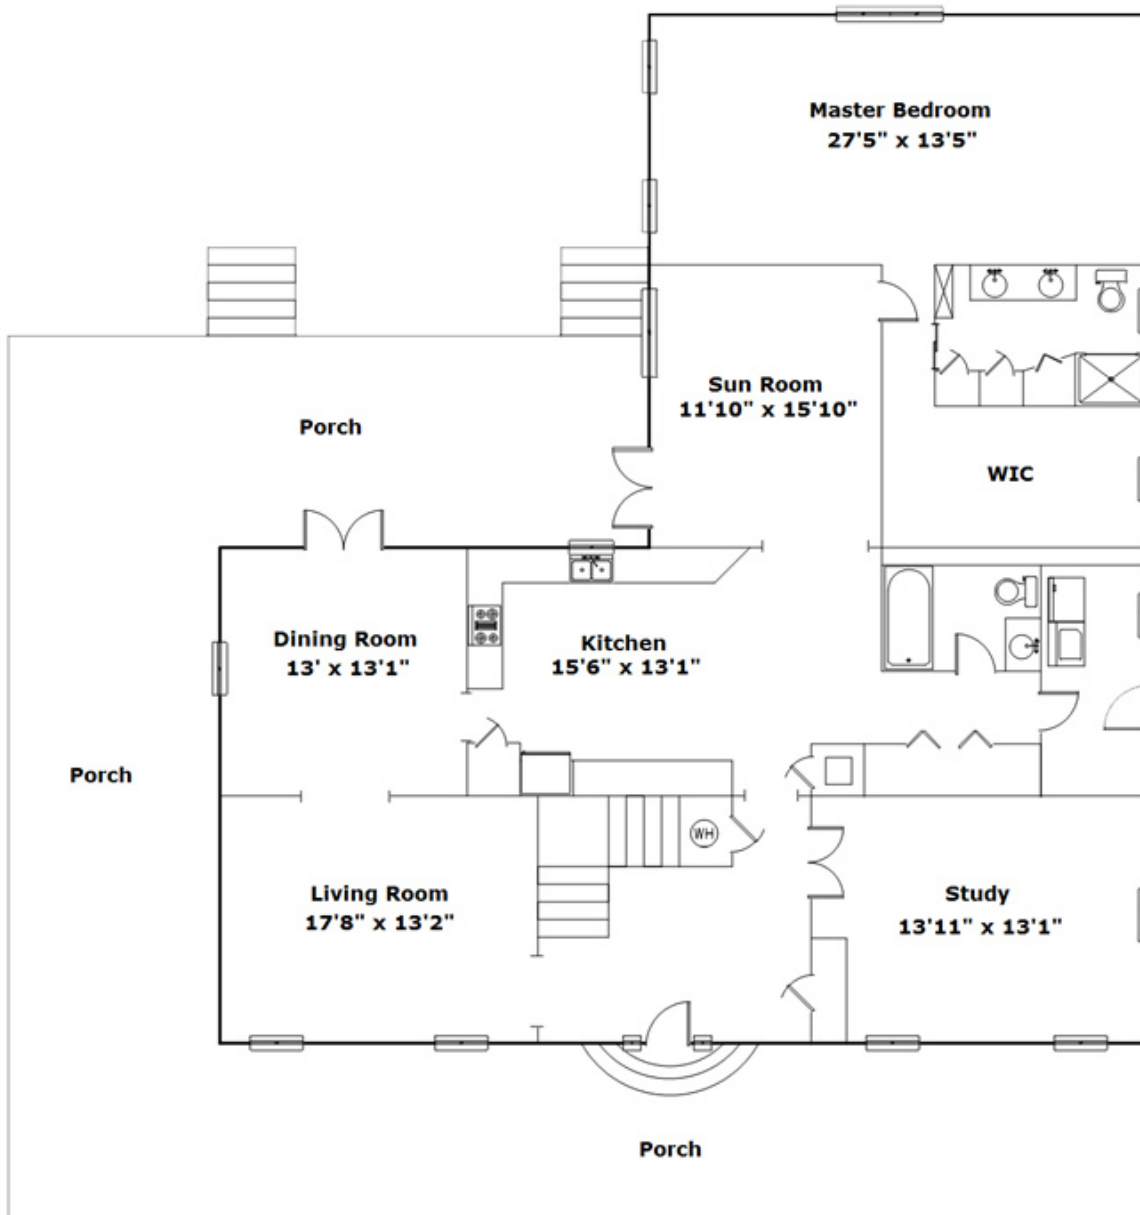

Drawn by: Look2 Homes Columbia

<http://www.look2homes.com/l2fp/floorplan/index.php?oid=12339>

Ray Stoudemire

Office Phone: 803-957-5566

Cell Phone: 803-960-3083

ray@raystoudemire.com

<http://www.raystoudemire.com>

Information is deemed reliable but not guaranteed!

RESIDENTIAL BROKERAGE