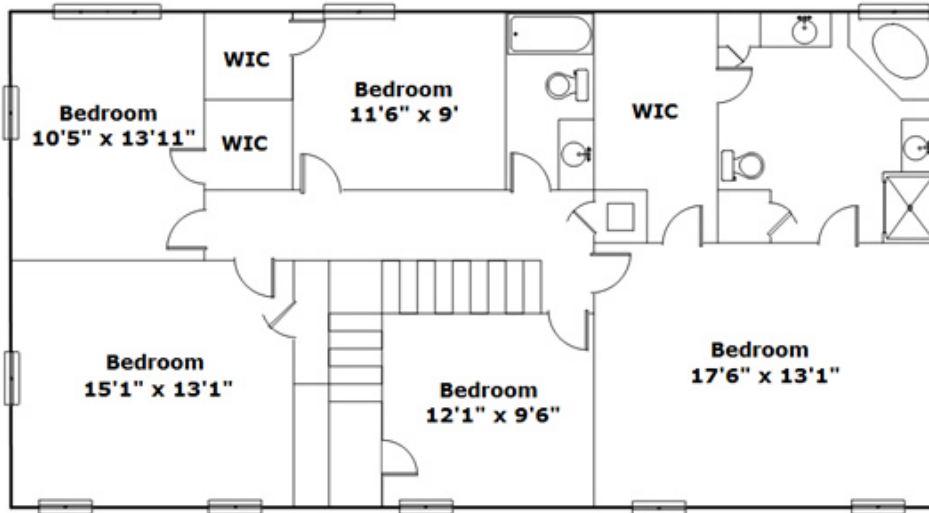

Cell Phone: 803-960-3083

ray@raystoudemire.com

<http://www.raystoudemire.com>

Information is deemed reliable but not guaranteed!

RESIDENTIAL BROKERAGE

348 Ashley Oaks Rd - Ridgeway, SC 29130

Drawn by: Look2 Homes Columbia