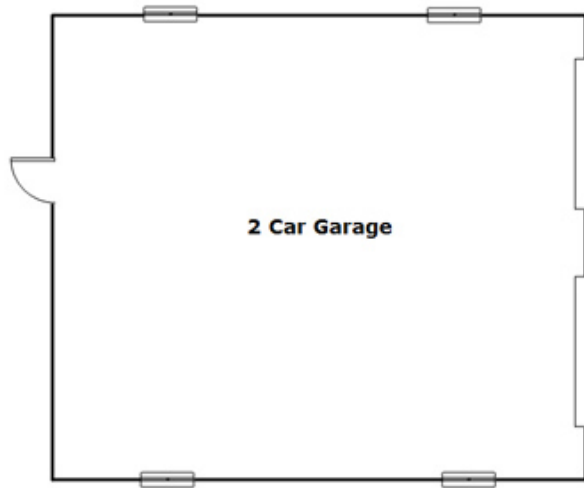

Drawn by: Look2 Homes Columbia

<http://www.look2homes.com/l2fp/floorplan/index.php?oid=12339>

Ray Stoudemire

Office Phone: 803-957-5566

Cell Phone: 803-960-3083

ray@raystoudemire.com

<http://www.raystoudemire.com>

Information is deemed reliable but not guaranteed!

RESIDENTIAL BROKERAGE