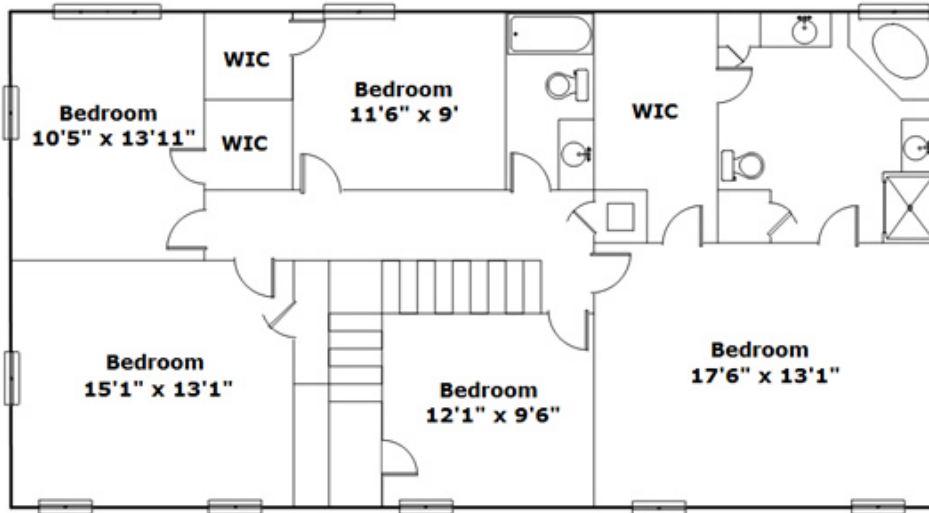

348 Ashley Oaks Rd - Ridgeway, SC 29130

Drawn by: Look2 Homes Columbia

<http://www.look2homes.com/l2fp/floorplan/index.php?oid=12339>

Ray Stoudemire

Office Phone: 803-957-5566

Cell Phone: 803-960-3083

ray@raystoudemire.com

<http://www.raystoudemire.com>

Information is deemed reliable but not guaranteed!

RESIDENTIAL BROKERAGE