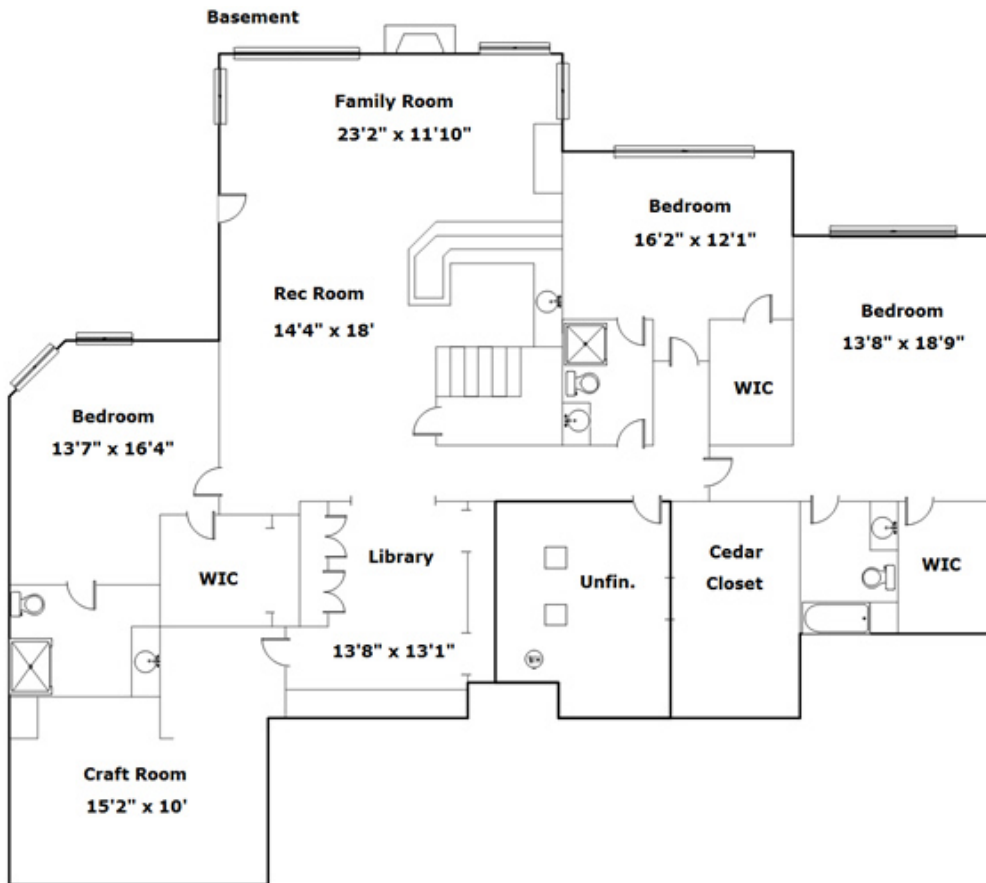

13 Jennycliffe - Clarkson Valley, MO 63005

Drawn by: Tour 1 Photography and Floor Plans

<http://www.look2homes.com/l2fp/floorplan/index.php?oid=12322>

Brian Tash Brandon Radcliff

Cell Phone: 314-651-9515

brian@theagencystl.com

Information is deemed reliable but not guaranteed!