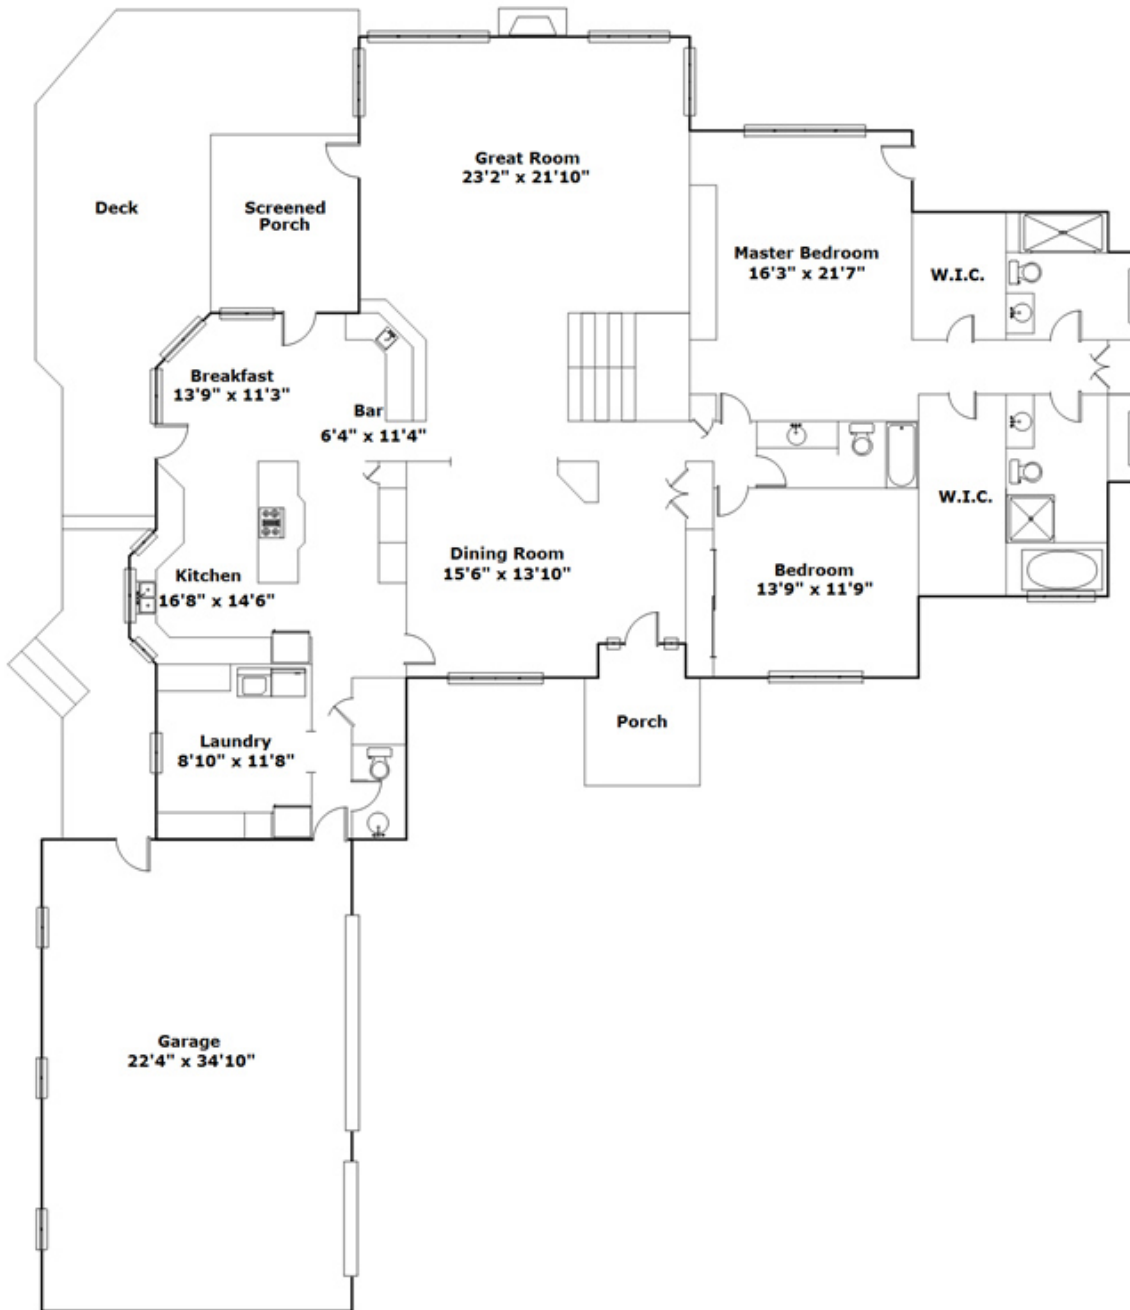

13 Jennycliffe - Clarkson Valley, MO 63005