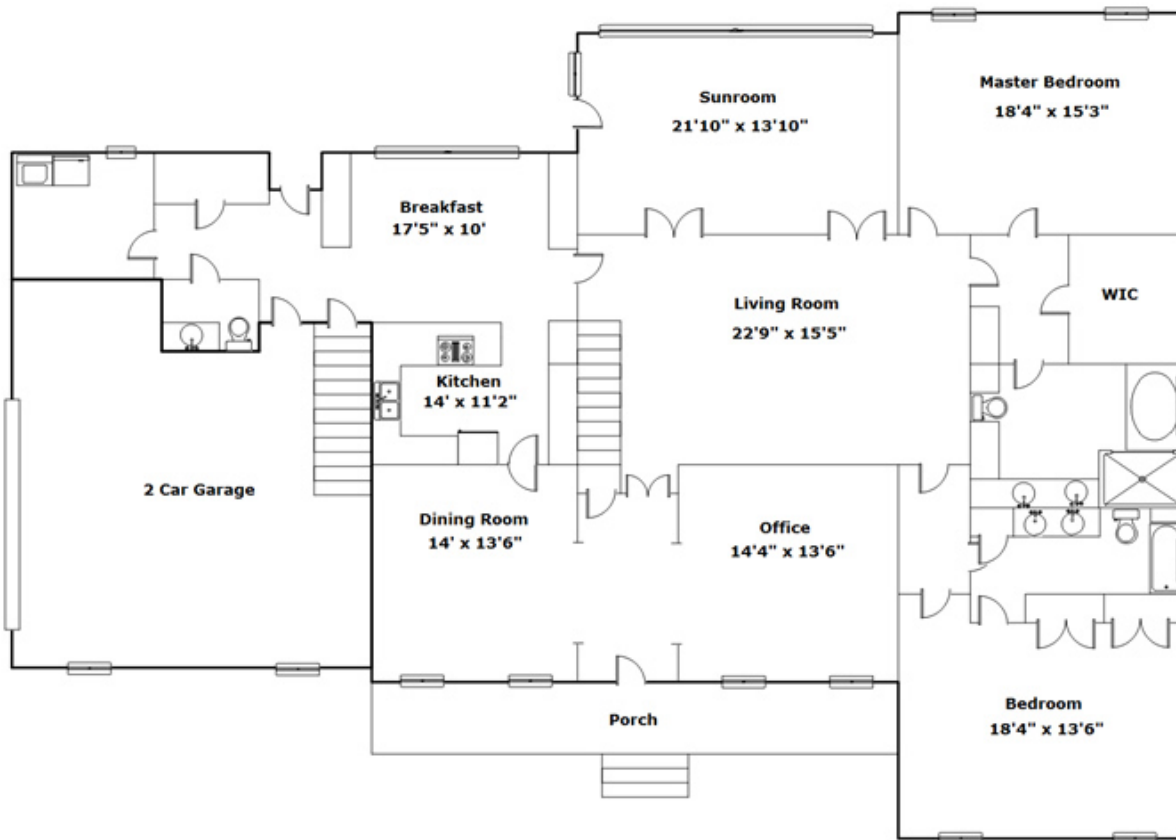

79 Cowdray Park - Columbia, SC 29223

Drawn by: Look2 Homes Columbia - Appraisal square footage
<http://www.look2homes.com/l2fp/floorplan/index.php?oid=12291>

Bobby Curtis

Office Phone: 803-799-8035

Cell Phone: 803-513-1095

boblyncurt@aol.com

Information is deemed reliable but not guaranteed!

RESIDENTIAL BROKERAGE