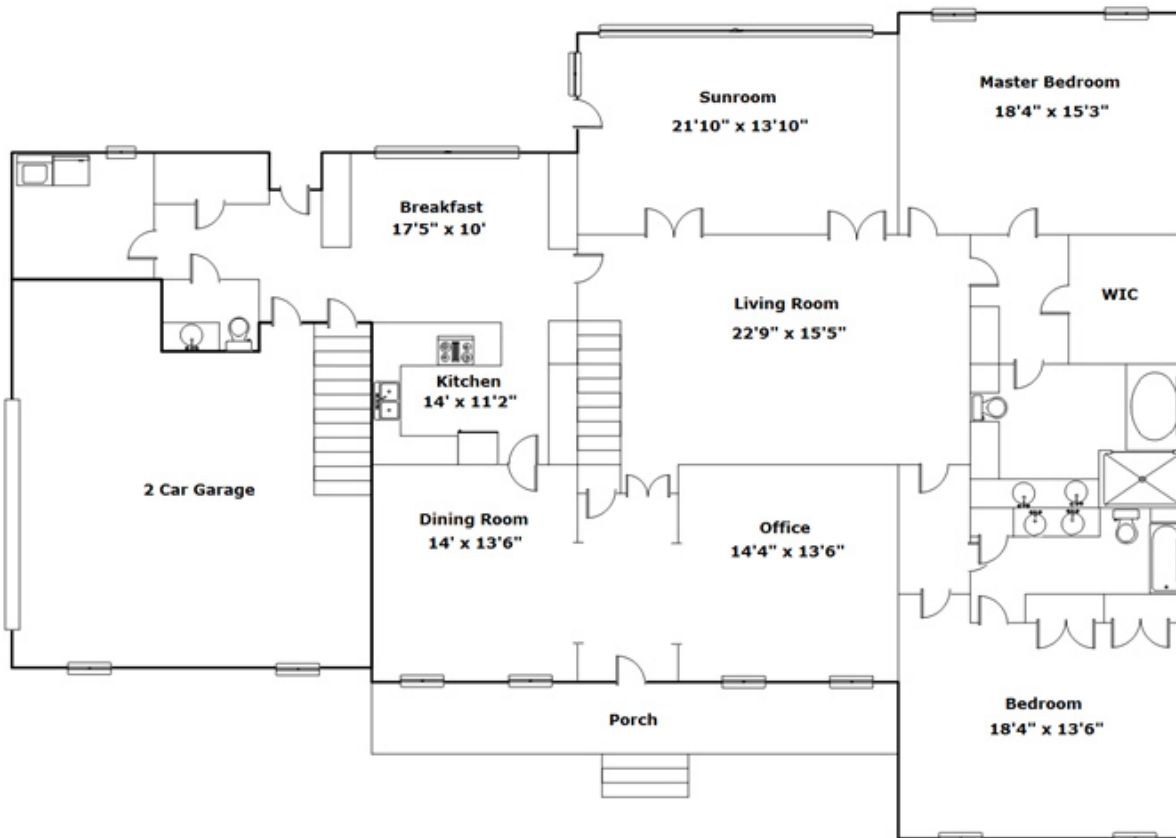

79 Cowdray Park - Columbia, SC 29223

Drawn by: Look2 Homes Columbia - Appraisal square footage
<http://www.look2homes.com/l2fp/floorplan/index.php?oid=12291>

Bobby Curtis

Office Phone: 803-799-8035

Cell Phone: 803-513-1095

boblyncurt@aol.com

Information is deemed reliable but not guaranteed!

RESIDENTIAL BROKERAGE