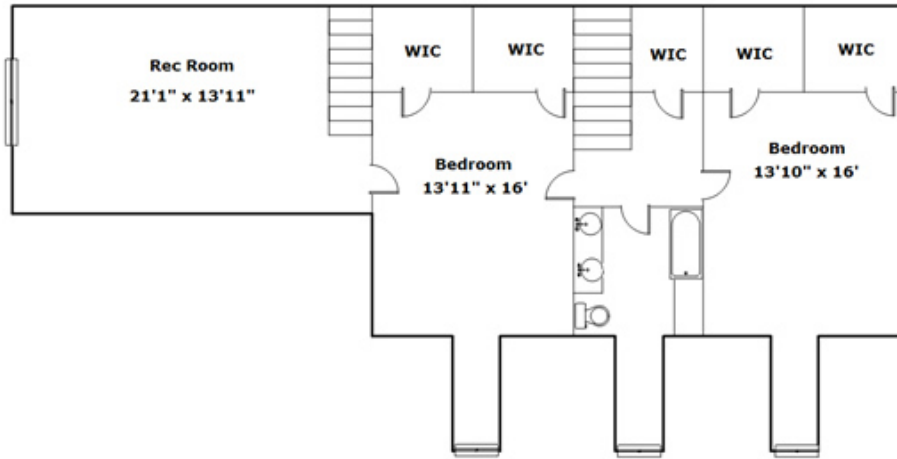

79 Cowdray Park - Columbia, SC 29223

Drawn by: Look2 Homes Columbia - Appraisal square footage
<http://www.look2homes.com/l2fp/floorplan/index.php?oid=12291>

Bobby Curtis

Office Phone: 803-799-8035
Cell Phone: 803-513-1095
bobycurt@aol.com

Information is deemed reliable but not guaranteed!

RESIDENTIAL BROKERAGE