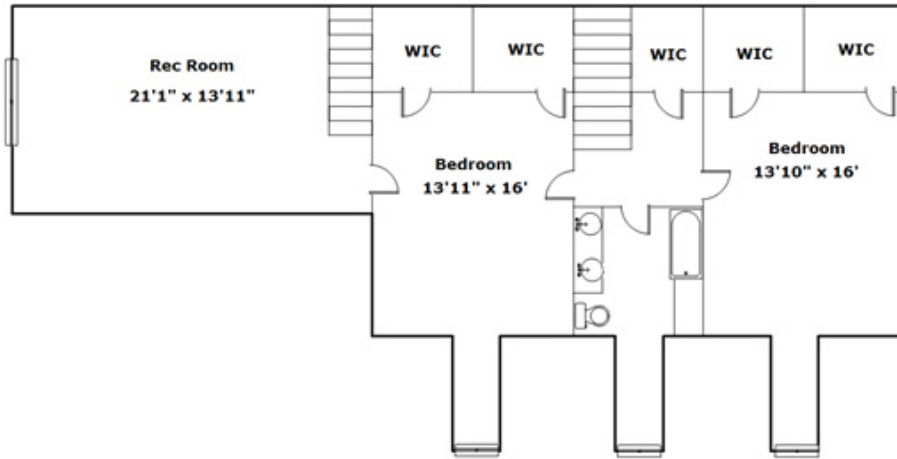

Cell Phone: 803-513-1095

boblyncurt@aol.com

Information is deemed reliable but not guaranteed!

RESIDENTIAL BROKERAGE

79 Cowdray Park - Columbia, SC 29223

Drawn by: Look2 Homes Columbia - Appraisal square footage
<http://www.look2homes.com/l2fp/floorplan/index.php?oid=12291>