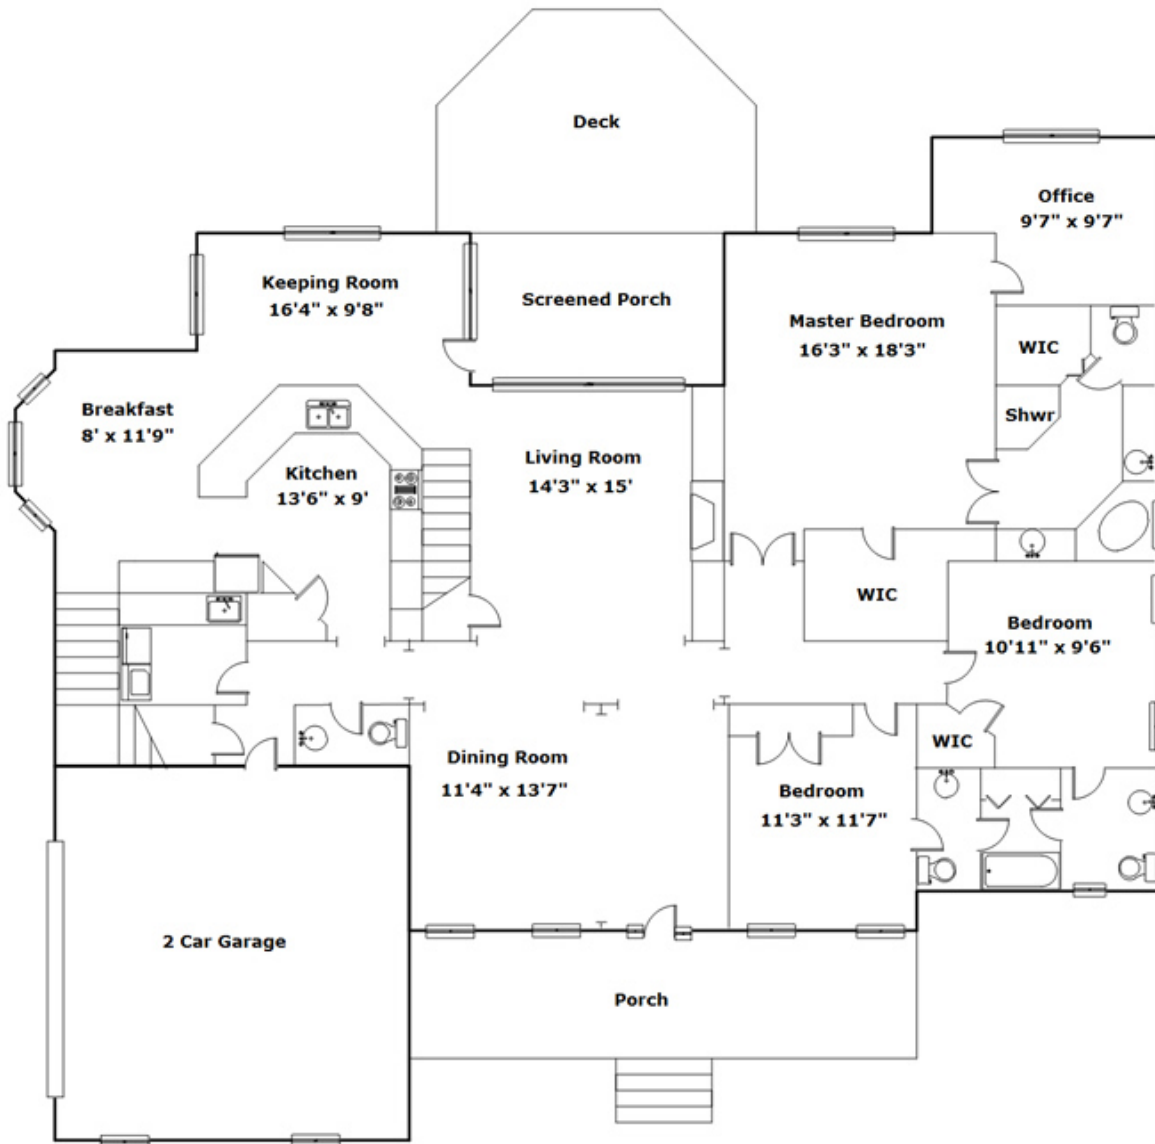

100 Arborshade Ct - Lexington, SC 29072

Drawn by: Look2 Homes Columbia

<http://www.look2homes.com/l2fp/floorplan/index.php?oid=12289>

DiDi Huntley

Office Phone: 803-957-5566

Cell Phone: 803-569-7235

brokerdidi@gmail.com

Information is deemed reliable but not guaranteed!

RESIDENTIAL BROKERAGE