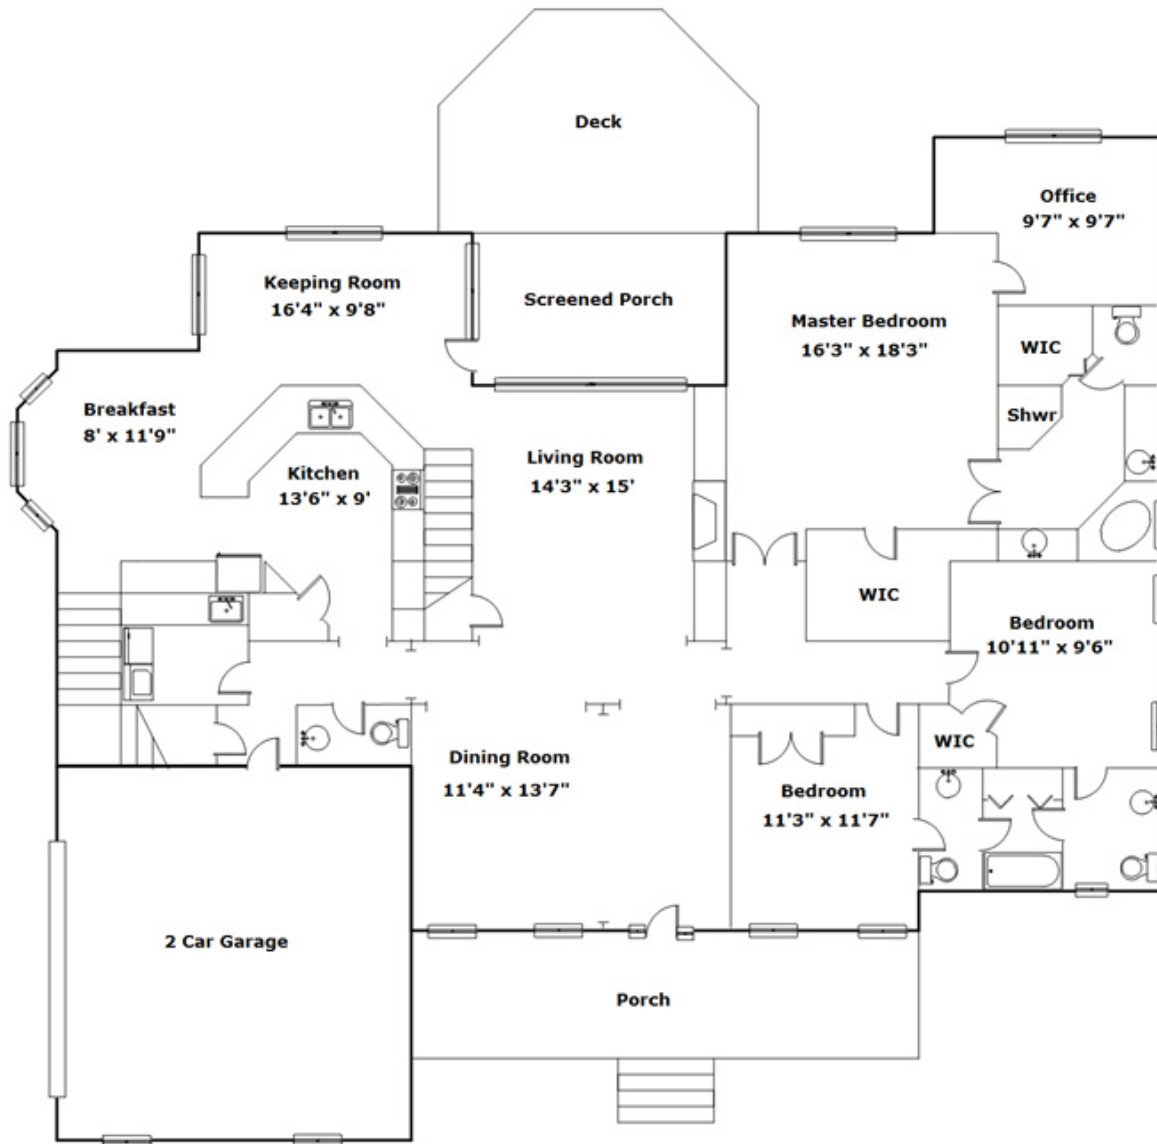

100 Arborshade Ct - Lexington, SC 29072

Drawn by: Look2 Homes Columbia
<http://www.look2homes.com/l2fp/floorplan/index.php?oid=12289>

DiDi Huntley

Office Phone: 803-957-5566

Cell Phone: 803-569-7235

brokerdidi@gmail.com

Information is deemed reliable but not guaranteed!

RESIDENTIAL BROKERAGE