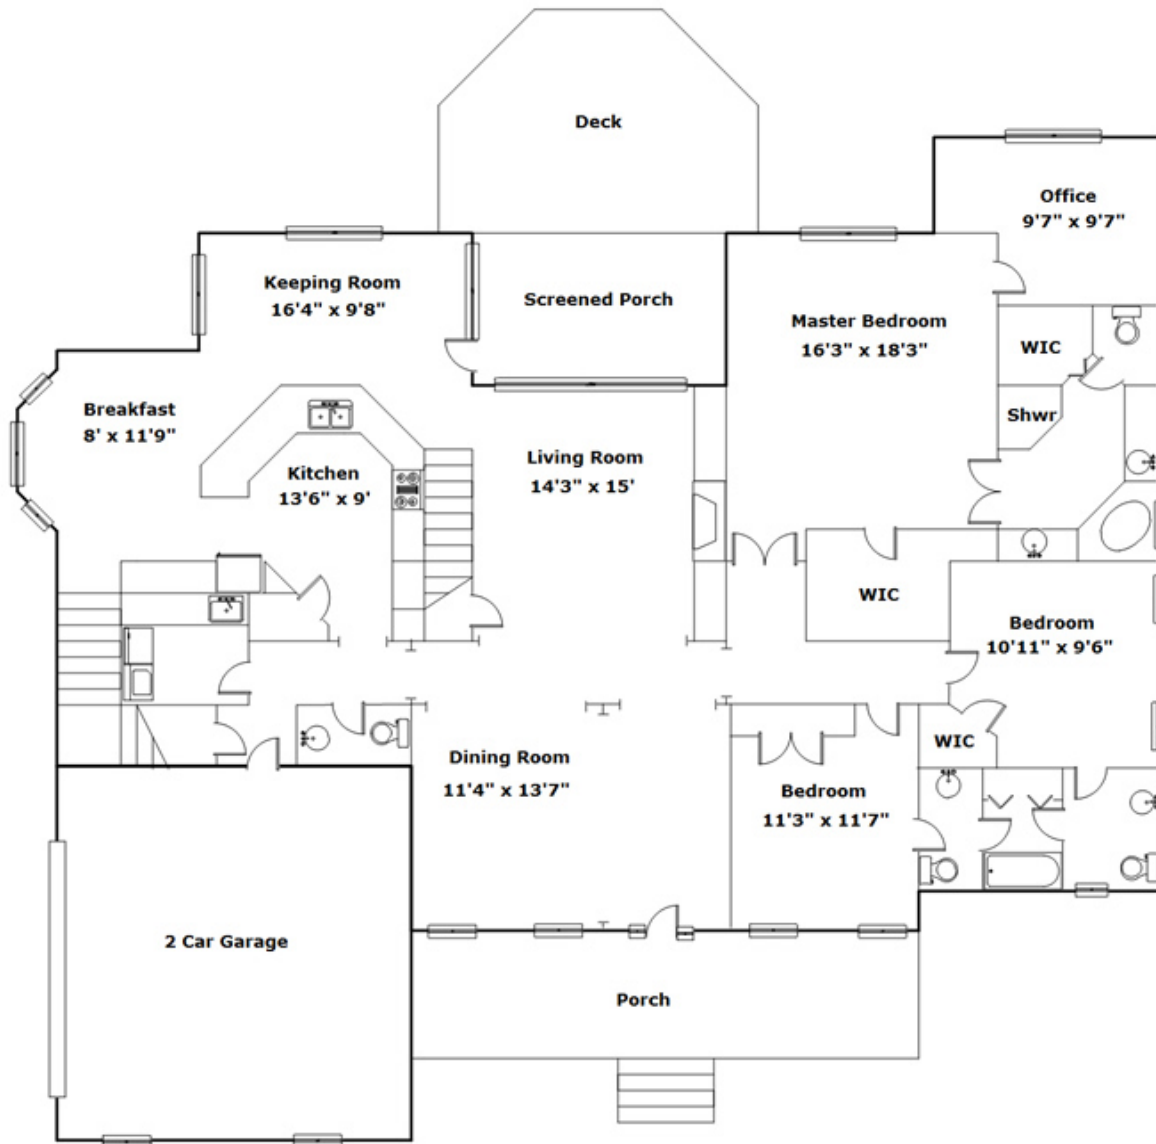

100 Arborshade Ct - Lexington, SC 29072

Drawn by: Look2 Homes Columbia

<http://www.look2homes.com/l2fp/floorplan/index.php?oid=12289>

DiDi Huntley

Office Phone: 803-957-5566

Cell Phone: 803-569-7235

brokerdidi@gmail.com

Information is deemed reliable but not guaranteed!

RESIDENTIAL BROKERAGE