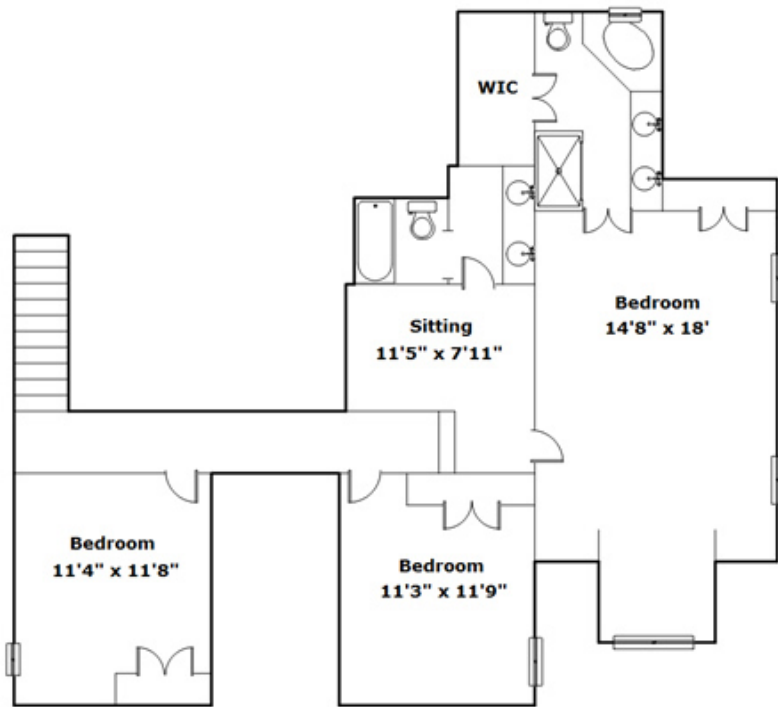

100 Arborshade Ct - Lexington, SC 29072

Drawn by: Look2 Homes Columbia

<http://www.look2homes.com/l2fp/floorplan/index.php?oid=12289>

DiDi Huntley

Office Phone: 803-957-5566

Cell Phone: 803-569-7235

brokerdidi@gmail.com

Information is deemed reliable but not guaranteed!

RESIDENTIAL BROKERAGE