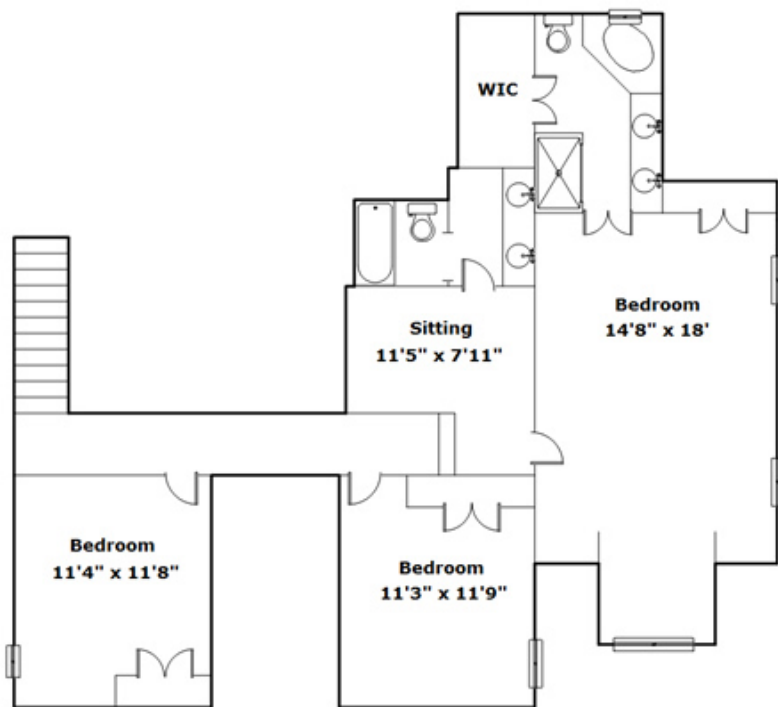

100 Arborshade Ct - Lexington, SC 29072

Drawn by: Look2 Homes Columbia

<http://www.look2homes.com/l2fp/floorplan/index.php?oid=12289>

DiDi Huntley

Office Phone: 803-957-5566

Cell Phone: 803-569-7235

brokerdidi@gmail.com

Information is deemed reliable but not guaranteed!

RESIDENTIAL BROKERAGE