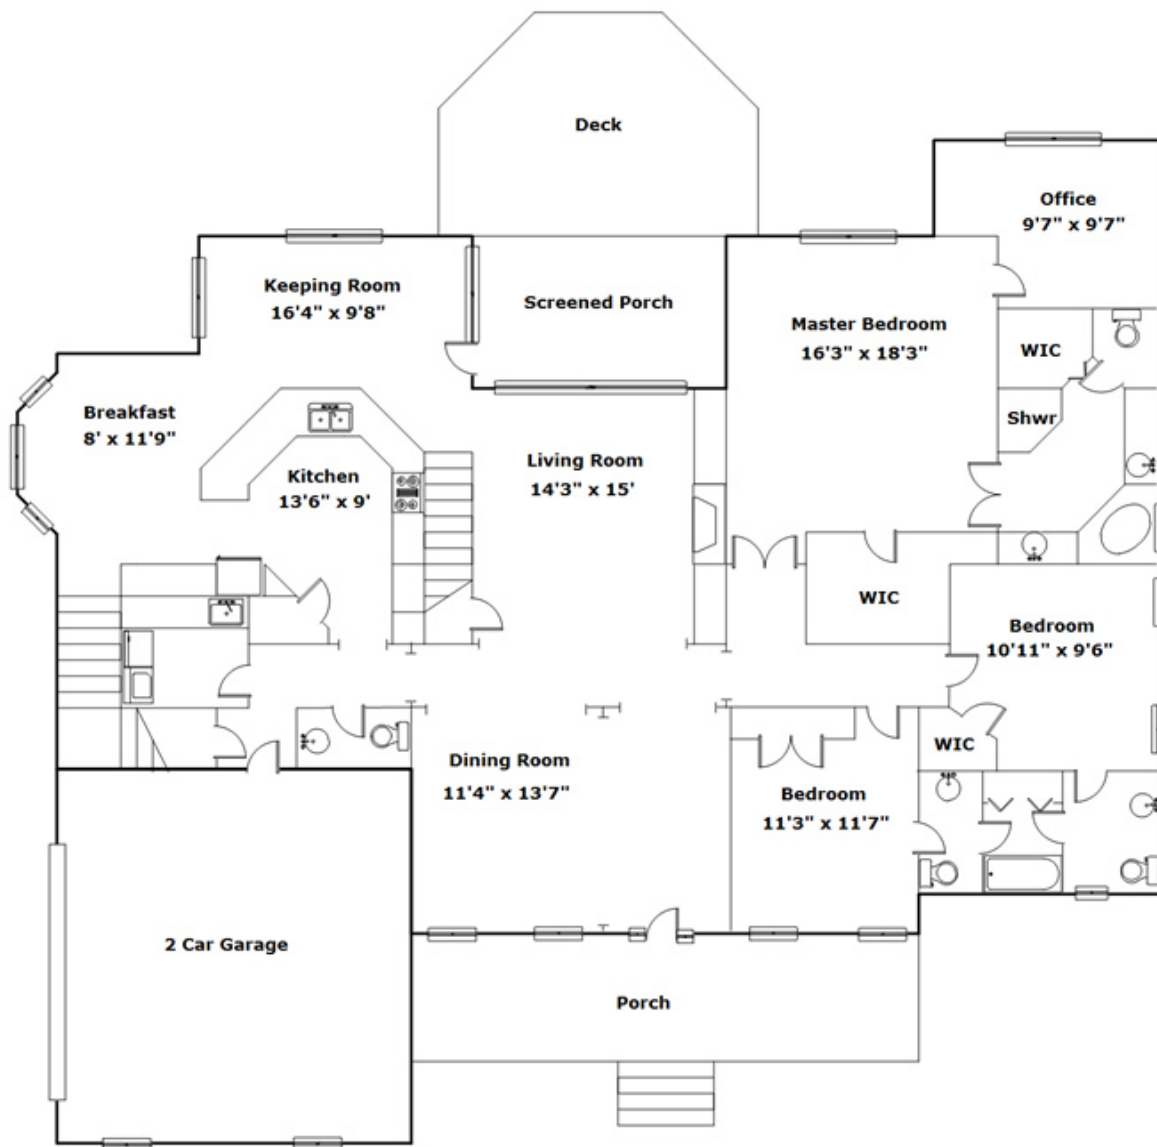

100 Arborshade Ct - Lexington, SC 29072

Drawn by: Look2 Homes Columbia

<http://www.look2homes.com/l2fp/floorplan/index.php?oid=12289>

DiDi Huntley

Office Phone: 803-957-5566

Cell Phone: 803-569-7235

brokerdidi@gmail.com

Information is deemed reliable but not guaranteed!

RESIDENTIAL BROKERAGE