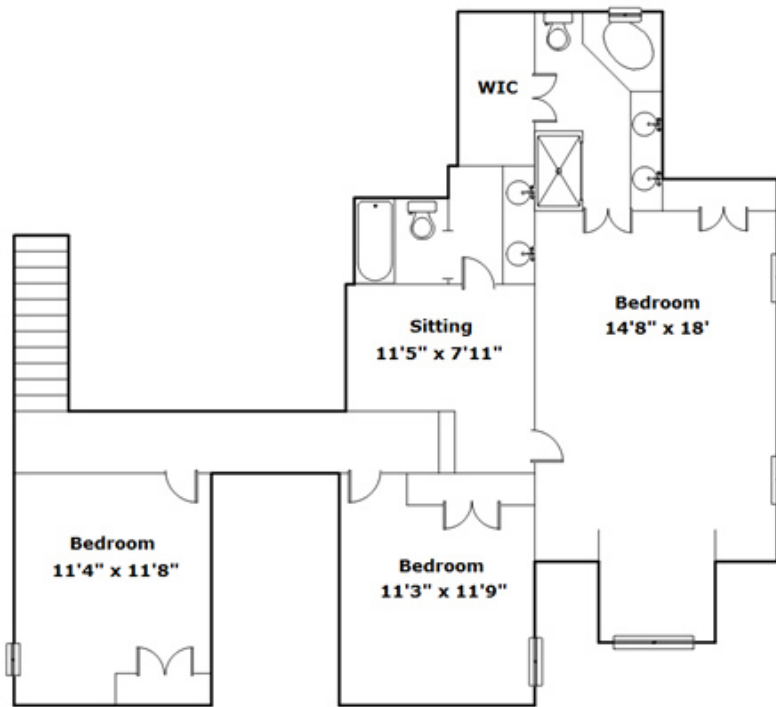

100 Arborshade Ct - Lexington, SC 29072

Drawn by: Look2 Homes Columbia

<http://www.look2homes.com/l2fp/floorplan/index.php?oid=12289>

DiDi Huntley

Office Phone: 803-957-5566

Cell Phone: 803-569-7235

brokerdidi@gmail.com

Information is deemed reliable but not guaranteed!

RESIDENTIAL BROKERAGE