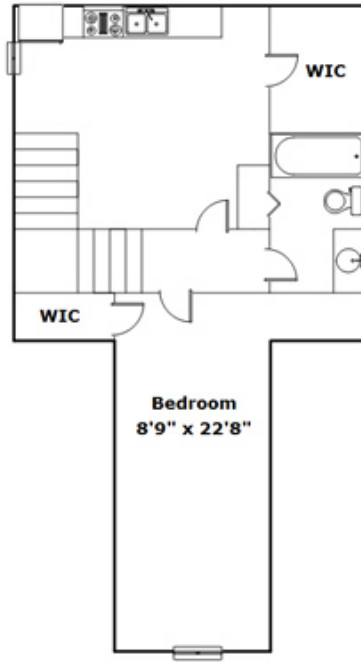

100 Arborshade Ct - Lexington, SC 29072

Drawn by: Look2 Homes Columbia

<http://www.look2homes.com/l2fp/floorplan/index.php?oid=12289>

DiDi Huntley

Office Phone: 803-957-5566

Cell Phone: 803-569-7235

brokerdidi@gmail.com

Information is deemed reliable but not guaranteed!

RESIDENTIAL BROKERAGE